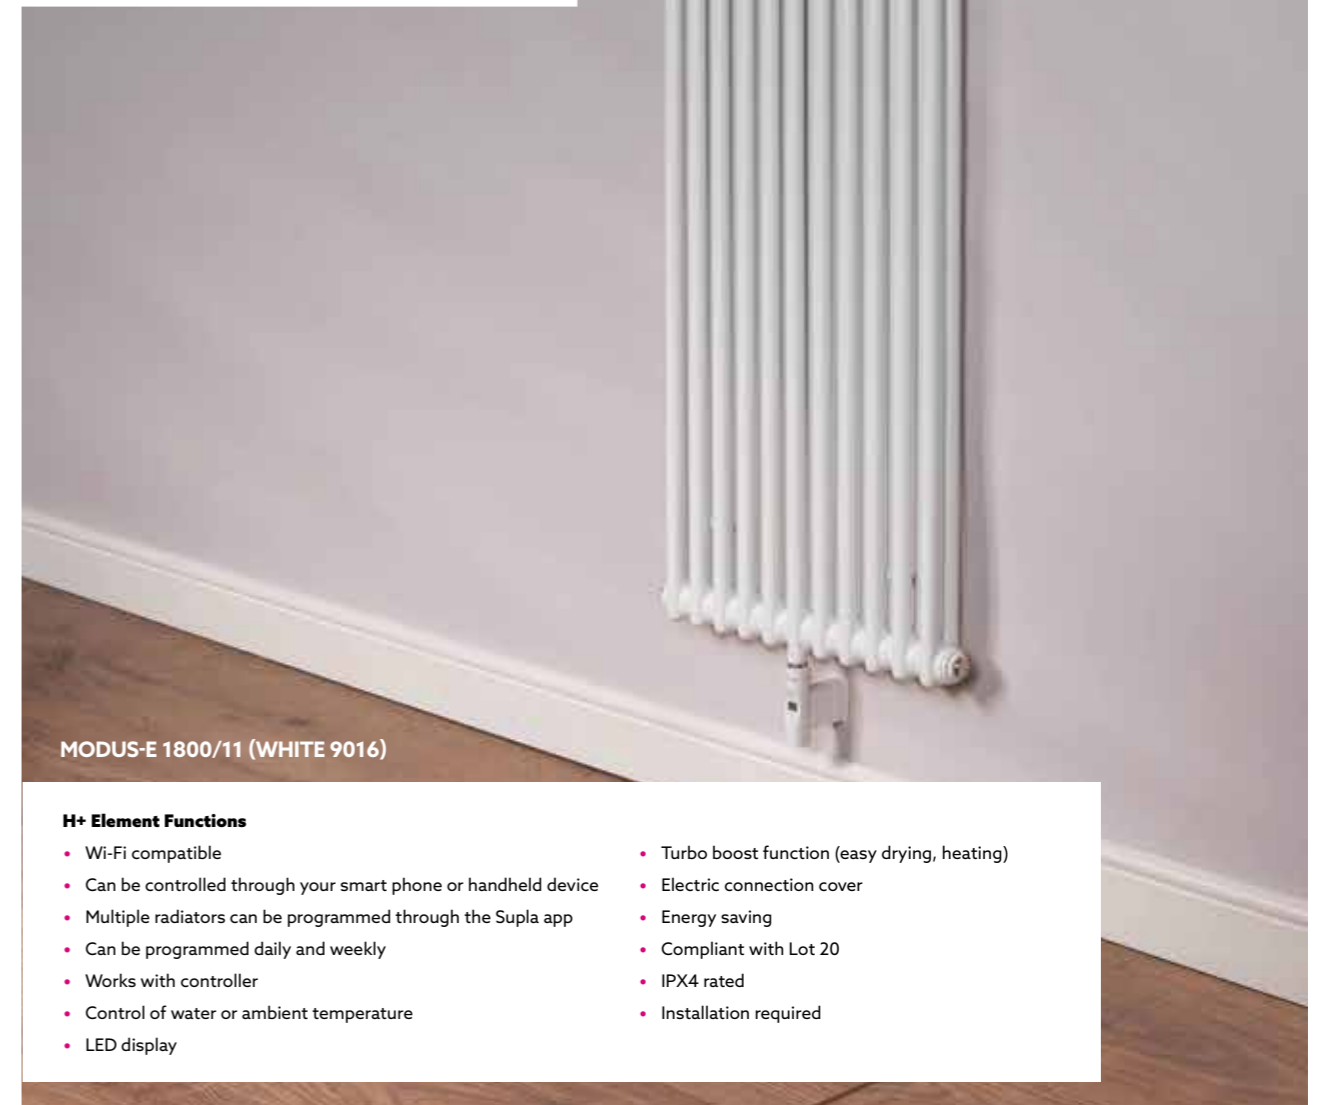

MODUS-E 1800/11 (ANTHRACITE TEXTURE 7016)

MODUS-E 1800/11 (WHITE 9016)

H+ Element Functions

- Wi-Fi compatible
- Can be controlled through your smart phone or handheld device
- Multiple radiators can be programmed through the Supla app
- Can be programmed daily and weekly
- Works with controller
- Control of water or ambient temperature
- LED display
- Turbo boost function (easy drying, heating)
- Electric connection cover
- Energy saving
- Compliant with Lot 20
- IPX4 rated
- Installation required

SUPLA

MILD STEEL

ALL STOCKED ITEMS
NEXT WORKING DAY

5 YEAR GUARANTEE
(2 YEARS ON ELEMENT)

OPTIONS ELECTRIC