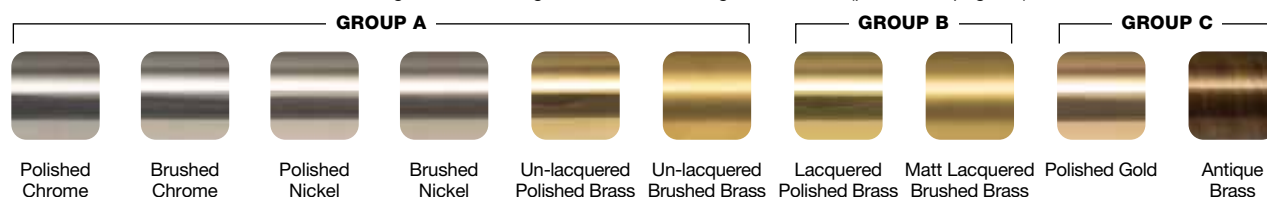

For instructions and more information

MAIN IMAGE: Floor mounted finished in Brushed Nickel  
INSET IMAGE: Finished in Polished Chrome

# METHWOLD

Floor mounted wall to front face = 138mm  
Wall mounted wall to front face = 125mm

MODEL	HEIGHT (mm)	WIDTH (mm)	WATTS At 50°C	BTUs At 50°C	ELECTRIC ELEMENT WATTAGE	GROUP A (inc VAT)	GROUP B (inc VAT)	GROUP C (inc VAT)
<b>METHWOLD – FLOOR MOUNTED</b>								
Methwold-1	1257	475	232	792	100	£1,570.80	£1,809.60	£2,524.80
Methwold-2	1257	685	255	871	150	£1,616.40	£1,855.20	£2,610.00
Methwold-3	1257	837	288	983	150	£1,654.80	£1,886.40	£2,674.80
<b>METHWOLD – WALL MOUNTED</b>								
Methwold-1 W	1294	475	232	792	100	£1,578.00	£1,816.80	£2,532.00
Methwold-2 W	1294	685	255	871	150	£1,600.80	£1,839.60	£2,655.60
Methwold-3 W	1294	837	288	983	150	£1,616.40	£1,886.40	£2,805.60

\* 5-7 weeks delivery

**VALVES & ACCESSORIES** (please see pages 91 - 100)

**TRADITIONAL VERSIONS:** Electric option + **£336.00** / Dual Fuel option + **£270.00** / Element Cover + **£224.40**

Matching Crosshead Angled Valves & Sleeving Kit **£240.00** (please see page 74)