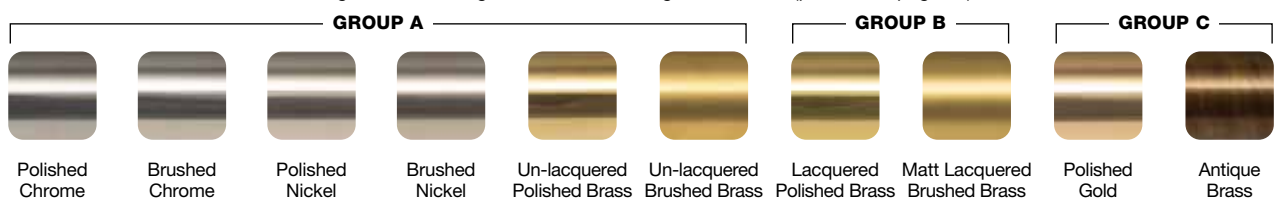

For instructions and more information

MAIN IMAGE: Floor mounted finished in Polished Gold
INSET IMAGE: Finished in Brushed Nickel

ELVEDEN

Floor mounted wall to front face = 138mm
Wall mounted wall to front face = 125mm

MODEL	HEIGHT (mm)	WIDTH (mm)	WATTS At 50°C	BTUs At 50°C	ELECTRIC ELEMENT WATTAGE	GROUP A (inc VAT)	GROUP B (inc VAT)	GROUP C (inc VAT)
ELVEDEN - FLOOR MOUNTED								
Elveden-1	1592	475	290	991	100	£1,816.80	£2,055.60	£2,744.40
Elveden-2	1592	685	348	1186	150	£1,858.80	£2,094.00	£2,852.40
Elveden-3	1592	837	389	1329	150	£1,963.20	£2,202.00	£2,983.20
ELVEDEN - WALL MOUNTED								
Elveden-1 W	1599	475	290	991	100	£1,820.40	£2,059.20	£2,694.00
Elveden-2 W	1599	685	348	1186	150	£1,855.20	£2,094.00	£2,798.40
Elveden-3 W	1599	837	389	1329	150	£1,886.40	£2,116.80	£2,898.00

* 5-7 weeks delivery

VALVES & ACCESSORIES (please see pages 91 - 100)

TRADITIONAL VERSIONS: Electric option + **£336.00** / Dual Fuel option + **£270.00** / Element Cover + **£224.40**

Matching Crosshead Angled Valves & Sleeving Kit **£240.00** (please see page 74)