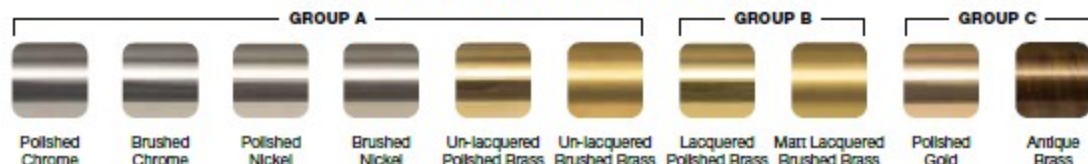

OLD BUCKENHAM

MODEL	HEIGHT (mm)	WIDTH (mm)	WATTS Δt 50°C	BTUs Δt 50°C	ELECTRIC ELEMENT WATTAGE	GROUP A (inc VAT)	GROUP B (inc VAT)	GROUP C (inc VAT)
OLD BUCKENHAM - FLOOR MOUNTED								
Old Buckenham-1	952	500	428	1460	300	£1,702.00	£1,868.50	£2,456.80
Old Buckenham-2	952	685	658	2245	450	£1,731.60	£1,898.10	£2,567.80
Old Buckenham-3	952	837	795	2714	450	£1,757.50	£1,924.00	£2,593.70
Old Buckenham-4	952	989	1082	3693	600	£1,927.70	£2,094.20	£2,819.40
Old Buckenham-5	1496	500	823	2908	450	£2,042.40	£2,271.90	£3,137.60
OLD BUCKENHAM - WALL MOUNTED								
Old Buckenham-1 W	789	500	428	1460	300	£1,702.00	£1,868.50	£2,456.80
Old Buckenham-2 W	789	685	658	2245	450	£1,731.60	£1,898.10	£2,567.80
Old Buckenham-3 W	789	837	795	2714	450	£1,757.50	£1,924.00	£2,593.70

+ 5-7 weeks delivery

VALVES & ACCESSORIES (please see pages 89 - 96)

TRADITIONAL VERSIONS: Electric option + **£322.00** / Dual Fuel option + **£259.00** / Coloured Radiator Insert + **£252.00** / Element Cover + **£215.00**

STANDARD WHITE RADIATOR INSERTS ARE RAL 9016