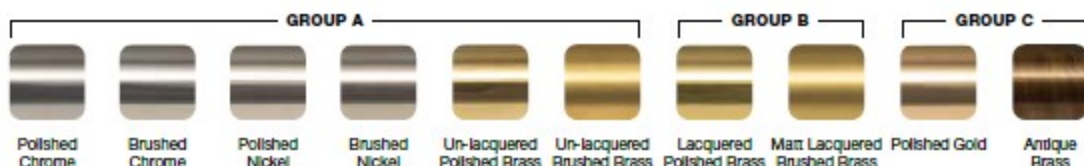

BURNHAM

Wall to front face – 142 or 160mm

MODEL	HEIGHT (mm)	WIDTH (mm)	WATTS Δt 50°C	BTUs Δt 50°C	ELECTRIC ELEMENT WATTAGE	GROUP A (Inc VAT)	GROUP B (Inc VAT)	GROUP C (Inc VAT)
BURNHAM – WALL MOUNTED								
Burnham	900	525	726	2477	300	£1,550.30	£1,739.00	£2,479.00

* 5-7 weeks delivery

VALVES & ACCESSORIES (please see pages 89 - 96)

TRADITIONAL VERSIONS: Electric option + **£322.00** / Dual Fuel option + **£259.00** / Coloured Radiator Insert + **£252.00**

STANDARD WHITE RADIATOR INSERTS ARE RAL 9016