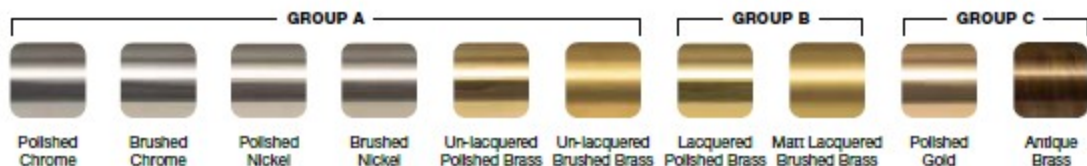

For instructions and more information

MAIN IMAGE: Finished in Antique Brass
INSET IMAGE: Finished in Polished Chrome

HILBOROUGH

Depth - 235mm

MODEL	HEIGHT (mm)	WIDTH (mm)	WATTS Δt 50°C	BTUs Δt 50°C	ELECTRIC ELEMENT WATTAGE	GROUP A (Inc VAT)	GROUP B (Inc VAT)	GROUP C (Inc VAT)
HILBOROUGH - FLOOR MOUNTED								
Hilborough-1	756	685	440	1501	2 x 100	£2,072.00	£2,382.80	£3,241.20
Hilborough-2	756	837	498	1700	2 x 100	£2,149.70	£2,460.50	£3,318.90
Hilborough-3	1040	685	496	1693	2 x 150	£2,153.40	£2,501.20	£3,322.80
Hilborough-4	1040	837	554	1992	2 x 150	£2,160.80	£2,504.90	£3,326.30

+ 5-7 weeks delivery

VALVES & ACCESSORIES (please see pages 89 - 96)

TRADITIONAL VERSIONS: Electric option + **£644.00** / Dual Fuel option + **£518.00** / Element Cover + **£430.00**

Brass

Delivery 5-7 weeks