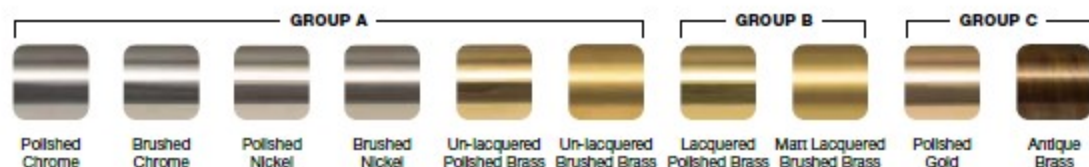

For instructions and more information

MAIN AND IN SET IMAGE: Finished in Polished Chrome

Wall to front face - 125mm

HOCKWOLD

MODEL	HEIGHT (mm)	WIDTH (mm)	WATTS Δt 50°C	BTUs Δt 50°C	ELECTRIC ELEMENT WATTAGE	GROUP A (Inc VAT)	GROUP B (Inc VAT)	GROUP C (Inc VAT)
HOCKWOLD - WALL MOUNTED								
Hockwold-0 W	685	475	154	525	100	£1,112.40	£1,269.10	£1,887.00
Hockwold-1 W	685	685	188	642	100	£1,134.00	£1,295.00	£1,920.30
Hockwold-2 W	685	837	213	728	150	£1,306.80	£1,472.60	£2,060.90
Hockwold-3 W	685	989	239	814	150	£1,368.00	£1,554.00	£2,220.00

+ 5-7 weeks delivery

VALVES & ACCESSORIES (please see pages 89 - 96)

TRADITIONAL VERSIONS: Electric option + **£322.00** / Dual Fuel option + **£259.00** / Element Cover + **£215.00**

Brass

Delivery 5-7 weeks