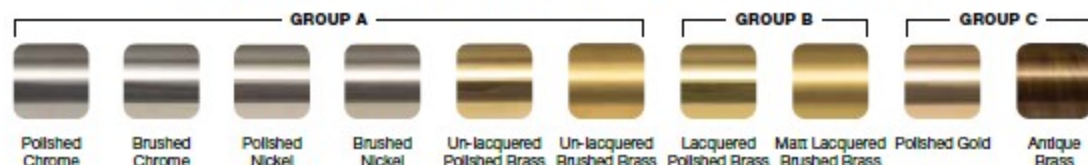

For instructions and more information

MAIN IMAGE: Floor mounted finished in Brushed Nickel  
INSET IMAGE: Finished in Polished Chrome

Floor mounted wall to front face – 138mm  
Wall mounted wall to front face – 125mm

# METHWOLD

MODEL	HEIGHT (mm)	WIDTH (mm)	WATTS $\Delta t$ 50°C	BTUs $\Delta t$ 50°C	ELECTRIC ELEMENT WATTAGE	GROUP A (inc VAT)	GROUP B (inc VAT)	GROUP C (inc VAT)
<b>METHWOLD – FLOOR MOUNTED</b>								
Methwold-1	1257	475	232	792	100	£1,509.60	£1,739.00	£2,427.20
Methwold-2	1257	685	255	871	150	£1,554.00	£1,783.40	£2,508.80
Methwold-3	1257	837	288	983	150	£1,591.00	£1,813.00	£2,571.50
<b>METHWOLD – WALL MOUNTED</b>								
Methwold-1 W	1294	475	232	792	100	£1,517.00	£1,746.40	£2,434.60
Methwold-2 W	1294	685	255	871	150	£1,539.20	£1,768.60	£2,553.00
Methwold-3 W	1294	837	288	983	150	£1,554.00	£1,813.00	£2,697.30

\* 5-7 weeks delivery

**VALVES & ACCESSORIES** (please see pages 89 - 96)

**TRADITIONAL VERSIONS:** Electric option + **£322.00** / Dual Fuel option + **£259.00** / Element Cover + **£215.00**

Brass

Delivery 5-7 weeks