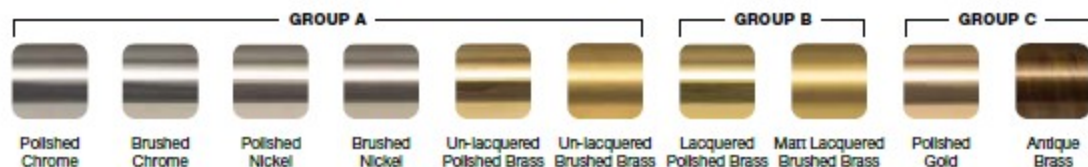

MAIN IMAGE: Floor mounted, finished in Polished Gold  
 INSET IMAGE: Finished in Brushed Nickel

For instructions and more information

# ELVEDEN

Floor mounted wall to front face – 138mm  
 Wall mounted wall to front face – 125mm

MODEL	HEIGHT (mm)	WIDTH (mm)	WATTS Δt 50°C	BTUs Δt 50°C	ELECTRIC ELEMENT WATTAGE	GROUP A (Inc VAT)	GROUP B (Inc VAT)	GROUP C (Inc VAT)
<b>ELVEDEN – FLOOR MOUNTED</b>								
Elveden-1	1562	475	290	991	100	£1,746.40	£1,975.80	£2,638.10
Elveden-2	1562	685	348	1186	150	£1,787.10	£2,012.80	£2,741.70
Elveden-3	1562	837	389	1329	150	£1,887.00	£2,116.40	£2,867.50
<b>ELVEDEN – WALL MOUNTED</b>								
Elveden-1 W	1599	475	290	991	100	£1,750.10	£1,979.50	£2,590.00
Elveden-2 W	1599	685	348	1186	150	£1,783.40	£2,012.80	£2,689.90
Elveden-3 W	1599	837	389	1329	150	£1,813.00	£2,035.00	£2,786.10

• 5-7 weeks delivery

**VALVES & ACCESSORIES** (please see pages 89 - 96)

**TRADITIONAL VERSIONS:** Electric option + **£322.00** / Dual Fuel option + **£259.00** / Element Cover + **£215.00**

Brass

Delivery 5-7 weeks