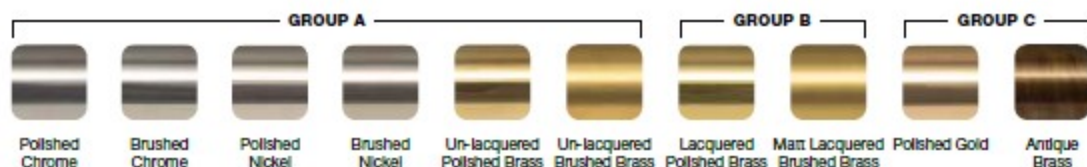

MAIN AND INSET IMAGE: Finished in Polished Chrome

For instructions and more information

# ICKBURGH

Wall to front face – 138mm

MODEL	HEIGHT (mm)	WIDTH (mm)	WATTS $\Delta t$ 50°C	BTUs $\Delta t$ 50°C	ELECTRIC ELEMENT WATTAGE	GROUP A (Inc VAT)	GROUP B (Inc VAT)	GROUP C (Inc VAT)
<b>ICKBURGH – FLOOR MOUNTED</b>								
ickburgh-1	952	500	180	616	100	£1,249.20	£1,450.40	£2,020.20
ickburgh-2	952	685	211	721	100	£1,288.90	£1,491.10	£2,053.50
ickburgh-3	952	837	235	803	100	£1,317.60	£1,520.70	£2,083.10
ickburgh-4	952	989	261	890	150	£1,368.00	£1,554.00	£2,146.00

• 5-7 weeks delivery

**VALVES & ACCESSORIES** (please see pages 89 - 96)

**TRADITIONAL VERSIONS:** Electric option + £322.00 / Dual Fuel option + £259.00 / Element Cover + £215.00

Brass

Delivery 5-7 weeks