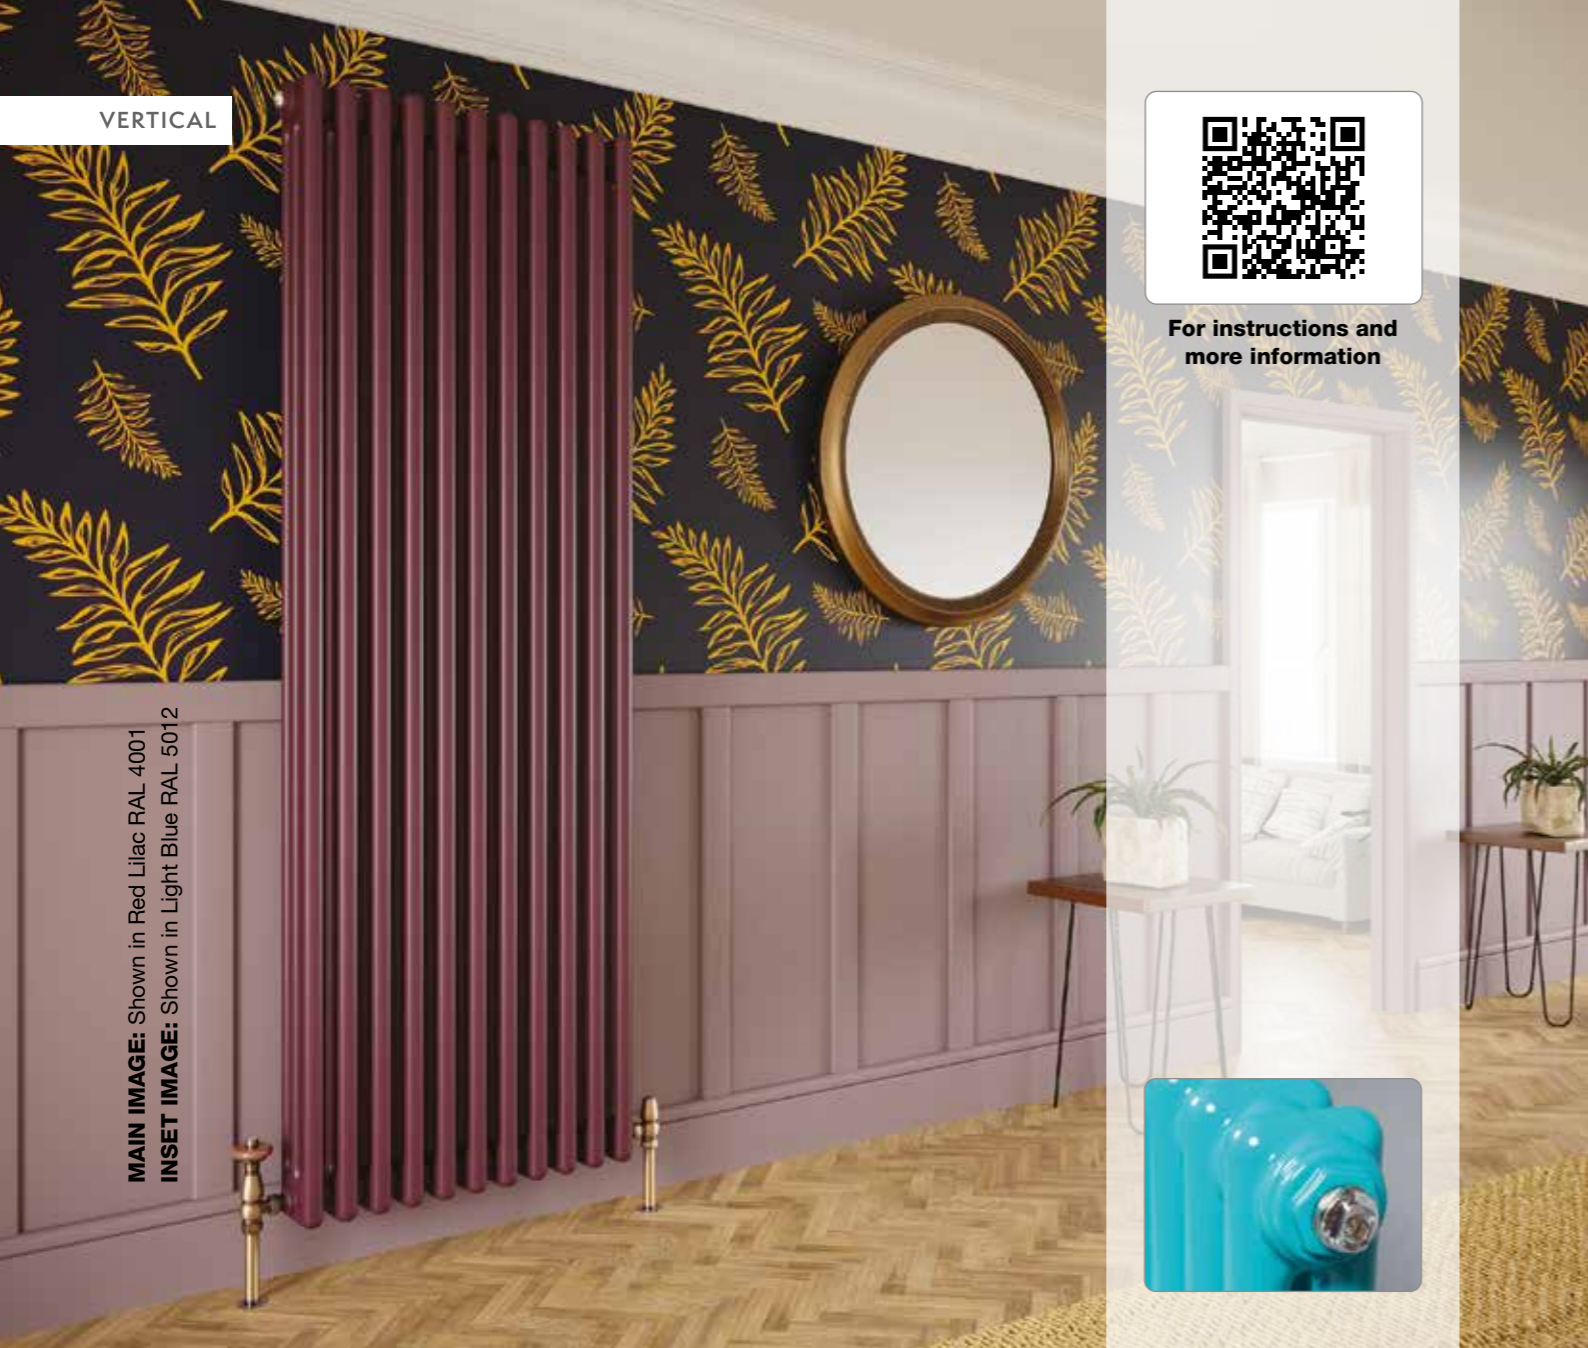

VERTICAL

MAIN IMAGE: Shown in Red Lilac RAL 4001
INSET IMAGE: Shown in Light Blue RAL 5012

For instructions and more information

TECHNICAL INFORMATION
STANDARD CONNECTIONS 1/2"
F = Flow **R** = Return **P** = Plug **V** = Vent
PIPE CENTRES
= radiator width + valves