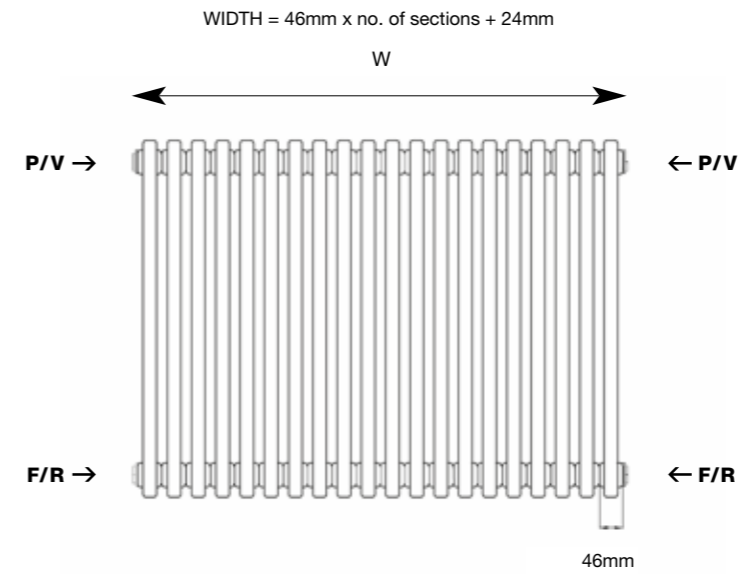

VERTICAL

MAIN IMAGE: Shown in Red Lilac RAL 4001
INSET IMAGE: Shown in Light Blue RAL 5012

For instructions and more information

TECHNICAL INFORMATION
STANDARD CONNECTIONS 1/2"
F = Flow **R** = Return **P** = Plug **V** = Vent
PIPE CENTRES
= radiator width + valves

The Modus Made to Measure range is available in:

Five column depths, four available fixings, 1/2" or 3/4" tappings with various flow configurations and any RAL colour or finish shown on page 149-150 of this brochure. Standard comes with 1/2" bottom opposite end connections and finished in RAL 9016 (White). All preferences must be specified at time of order – diverter, plug, vent and wall brackets are included in the price. Each Modus section regardless of column size is 46mm wide.

For example: you require a Modus with an output of 6000 Btu to heat your room

1 You have chosen your column depth of 4 columns. 2 Chosen your height of 500mm. 3 Calculated your required number of sections (4,500 = 247 Btu, 6000 / 247 = 25 sections). 4 Decided on wall brackets. 5 With 1/2" bottom opposite end connections as standard in RAL 9016 (white). So, to meet your requirements you would need to order: Modus 4.500 x 25 sections in RAL 9016 (white) with wall brackets and 1/2" bottom opposite end connections. Output will be 6175 Btu (25 sections x 247 Btu) Length will be 1174mm (25 sections x 46mm per section + 24mm for reducing bushes).