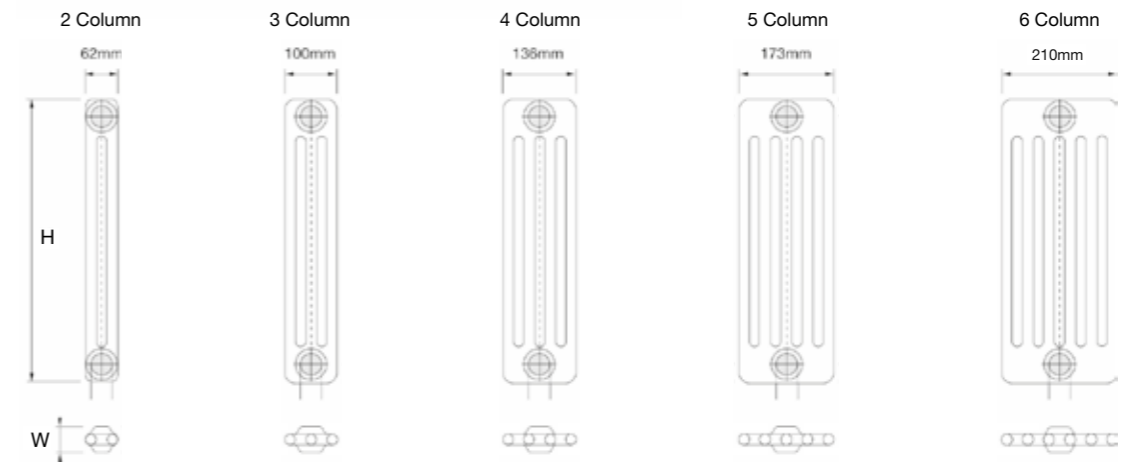

VERTICAL

MAIN IMAGE: Shown in Red Lilac RAL 4001
INSET IMAGE: Shown in Light Blue RAL 5012

For instructions and more information

TECHNICAL INFORMATION
STANDARD CONNECTIONS 1/2"
F = Flow **R** = Return **P** = Plug **V** = Vent
PIPE CENTRES
= radiator width + valves

The Modus Made to Measure range is available in:

Five column depths, four available fixings, 1/2" or 3/4" tappings with various flow configurations and any RAL colour or finish shown on page 149-150 of this brochure. Standard comes with 1/2" bottom opposite end connections and finished in RAL 9016 (White). All preferences must be specified at time of order – diverter, plug, vent and wall brackets are included in the price. Each Modus section regardless of column size is 46mm wide.

Specifying your Modus Made to Measure radiator:

- 1 Choose column depth. 2 Choose height (H). 3 Calculate number of sections – to do this, take the Btu output of chosen section and height from spec table, then divide your required output by this number.
- 4 Choose fixings. 5 Specify if different from standard 1/2" bottom opposite end connections in RAL 9016 (white).

For example: you require a Modus with an output of 6000 Btu to heat your room

1 You have chosen your column depth of 4 columns. 2 Chosen your height of 500mm. 3 Calculated your required number of sections (4,500 = 247 Btu, 6000 / 247 = 25 sections). 4 Decided on wall brackets. 5 With 1/2" bottom opposite end connections as standard in RAL 9016 (white). So, to meet your requirements you would need to order: Modus 4.500 x 25 sections in RAL 9016 (white) with wall brackets and 1/2" bottom opposite end connections. Output will be 6175 Btu (25 sections x 247 Btu) Length will be 1174mm (25 sections x 46mm per section + 24mm for reducing bushes).