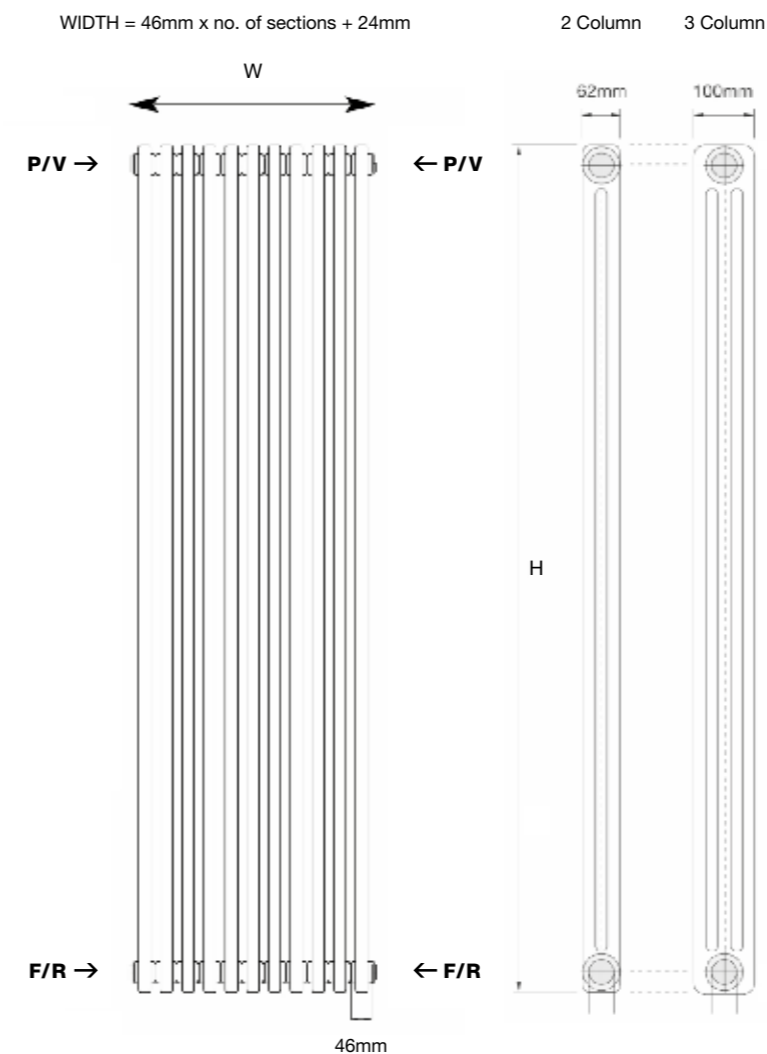

**5 YEAR GUARANTEE**

**FOR MORE INFORMATION**  
including fitting instructions, visit our website or scan the QR code

**TECHNICAL INFORMATION**  
STANDARD CONNECTIONS 1/2"  
**F** = Flow **R** = Return **P** = Plug **V** = Vent  
**PIPE CENTRES**  
= radiator width + valves

MODEL	HEIGHT (mm)	WIDTH (mm)	WATTS Δt 50°C	BTUs Δt 50°C	BARE METAL (inc VAT)	COPPER, BLACK NICKEL, BRASS (inc VAT)	WEIGHT (kgs)
<b>2 COLUMN</b>							
Modus-L2.1800/6	1800	300	750	2559	<b>£351.60</b>	£458.40	18
Modus-L2.1800/8	1800	392	1000	3412	<b>£460.80</b>	£597.60	24
Modus-L2.1800/11	1800	530	1375	4697	<b>£633.60</b>	£823.20	33
<b>3 COLUMN</b>							
Modus-L3.1800/6	1800	300	1020	3480	<b>£438.00</b>	£570.00	24
Modus-L3.1800/8	1800	392	1360	4640	<b>£572.40</b>	£744.00	32
Modus-L3.1800/11	1800	530	1870	6380	<b>£788.40</b>	£1,023.60	44