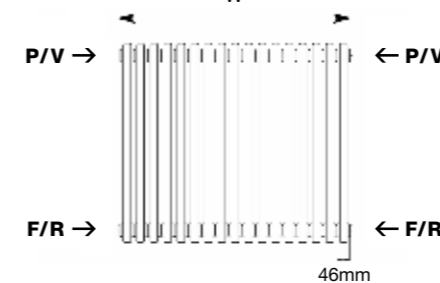

MODEL	HEIGHT (mm)	WIDTH (mm)	WATTS Δt 50°C	BTUs Δt 50°C	BARE METAL (inc VAT)	COPPER, BLACK NICKEL, BRASS (inc VAT)	WEIGHT (kgs)
2 COLUMN							
Modus-L2.500/13	500	622	481	1641	£390.00	£510.00	13
Modus-L2.500/17	500	806	629	2146	£500.40	£652.80	17
Modus-L2.500/21	500	990	777	2651	£624.00	£812.40	21
Modus-L2.500/26	500	1220	962	3282	£763.20	£992.40	26
Modus-L2.500/30	500	1404	1110	3787	£876.00	£1,137.60	30
Modus-L2.600/13	600	622	572	1952	£402.00	£520.80	13
Modus-L2.600/17	600	806	748	2552	£514.80	£668.40	17
Modus-L2.600/21	600	990	924	3153	£640.80	£834.00	21
Modus-L2.600/26	600	1220	1144	3903	£786.00	£1,020.00	26
Modus-L2.600/30	600	1404	1320	4504	£894.00	£1,159.20	30
3 COLUMN							
Modus-L3.500/13	500	622	663	2262	£439.20	£571.20	13
Modus-L3.500/17	500	806	867	2958	£566.40	£735.60	17
Modus-L3.500/21	500	990	1071	3654	£703.20	£914.40	21
Modus-L3.500/26	500	1220	1326	4524	£862.80	£1,122.00	26
Modus-L3.500/30	500	1404	1530	5220	£990.00	£1,285.20	30
Modus-L3.500/35	500	1634	1785	6090	£1,147.20	£1,491.60	35
Modus-L3.500/40	500	1864	2040	6960	£1,305.60	£1,696.80	40
Modus-L3.600/13	600	622	780	2661	£463.20	£601.20	19
Modus-L3.600/17	600	806	1020	3480	£595.20	£774.00	25
Modus-L3.600/21	600	990	1260	4299	£738.00	£960.00	30
Modus-L3.600/26	600	1220	1560	5323	£906.00	£1,177.20	34
Modus-L3.600/30	600	1404	1800	6142	£1,039.20	£1,350.00	40
Modus-L3.600/35	600	1634	2100	7165	£1,204.80	£1,568.40	46
Modus-L3.600/40	600	1864	2400	8189	£1,371.60	£1,783.20	52
Modus-L3.750/13	750	622	975	3327	£502.80	£654.00	26
Modus-L3.750/17	750	806	1275	4350	£650.40	£846.00	34
Modus-L3.750/21	750	990	1575	5374	£806.40	£1,050.00	42
4 COLUMN							
Modus-L4.500/13	500	622	845	2883	£514.80	£668.40	13
Modus-L4.500/17	500	806	1105	3770	£664.80	£862.80	17
Modus-L4.500/21	500	990	1365	4657	£824.40	£1,071.60	21
Modus-L4.500/26	500	1220	1690	5766	£1,014.00	£1,316.40	26
Modus-L4.500/30	500	1404	1950	6653	£1,161.60	£1,510.80	30
Modus-L4.500/35	500	1634	2275	7762	£1,348.80	£1,754.40	35
Modus-L4.500/40	500	1864	2600	8871	£1,534.80	£1,995.60	40
Modus-L4.600/13	600	622	1001	3415	£546.00	£710.40	26
Modus-L4.600/17	600	806	1309	4466	£704.40	£915.60	34
Modus-L4.600/21	600	990	1617	5517	£877.20	£1,138.80	42
Modus-L4.600/26	600	1220	2002	6831	£1,075.20	£1,398.00	51
Modus-L4.600/30	600	1404	2310	7882	£1,234.80	£1,605.60	60
Modus-L4.750/13	750	622	1235	4214	£602.40	£784.80	26
Modus-L4.750/17	750	806	1615	5510	£778.80	£1,015.20	34
Modus-L4.750/21	750	990	1995	6807	£968.40	£1,258.80	42

FOR FINISHING OPTIONS SEE PAGE 63

* All items in bold – next working day delivery

* All items not in bold – 7-10 working days delivery

MODUS

+ 64 Stocked Lacquered Horizontal