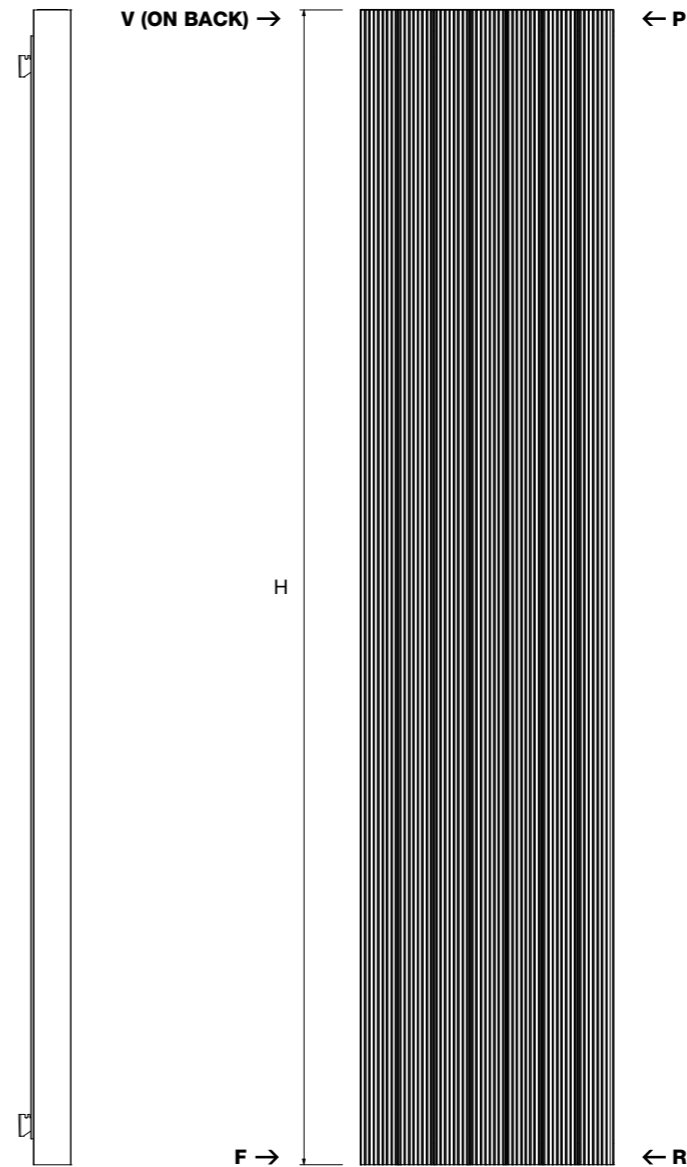

NEW

MAIN IMAGE: Shown in Anthracite 7016 Texture with Essential Corner Valves in Chrome
 INSET IMAGE: Shown in White 9016 Matt and Anthracite 7016 Texture

LOW WATER CONTENT

MATERIAL
Aluminium

DELIVERY
All Items in bold next working day

5 YEAR GUARANTEE

FOR MORE INFORMATION
including fitting instructions, visit our website or scan the QR code

TECHNICAL INFORMATION

STANDARD CONNECTIONS 1/2"

F = Flow **R** = Return **P** = Plug **V** = Vent

Wall to front face = 103mm
 Wall to pipe centre = 70mm

MODEL	HEIGHT (mm)	WIDTH (mm)	WATTS Δt 50°C	BTUs Δt 50°C	WHITE MATT (inc VAT)	ANTHRACITE 7016 TEXTURE (inc VAT)	WEIGHT (kgs)
Galena 180/5	1800	375	1368	4667	£686.40	£686.40	22
Galena 180/7	1800	525	1915	6534	£936.00	£936.00	30

TECHNICAL INFORMATION
 STANDARD CONNECTIONS 1/2"
F = Flow **R** = Return **P** = Plug **V** = Vent

Wall to front face = 103mm
 Wall to pipe centre = 70mm

MODEL	HEIGHT (mm)	WIDTH (mm)	WATTS Δt 50°C	BTUs Δt 50°C	WHITE MATT (inc VAT)	ANTHRACITE 7016 TEXTURE (inc VAT)	WEIGHT (kgs)
Galena 600/6	600	450	626	2136	£403.20	£403.20	9
Galena 600/8	600	600	835	2849	£532.80	£532.80	11
Galena 600/11	600	825	1148	3917	£729.60	£729.60	16
Galena 600/14	600	1050	1462	4988	£926.40	£926.40	20
Galena 600/16	600	1200	1670	5698	£1,056.00	£1,056.00	23
Galena 600/19	600	1425	1984	6769	£1,252.80	£1,252.80	28