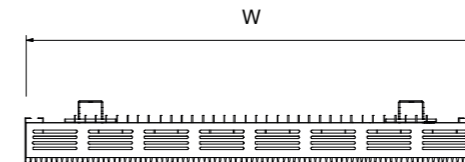

Wall to front face = 103mm
 Wall to pipe centre = 70mm

MODEL	HEIGHT (mm)	WIDTH (mm)	WATTS Δt 50°C	BTUs Δt 50°C	WHITE MATT (inc VAT)	ANTHRACITE 7016 TEXTURE (inc VAT)	WEIGHT (kgs)
Galena 180/5	1800	375	1368	4667	£686.40	£686.40	22
Galena 180/7	1800	525	1915	6534	£936.00	£936.00	30

* All items in bold – next working day delivery

VALVES & ACCESSORIES
(please see pages 141-148)

Available in the following finishes:

GALENA
Vertical

NEW

MAIN IMAGE: Shown in White 9016 Matt with Essential Corner Valves in Chrome
 INSET IMAGE: Shown in White 9016 Matt and Anthracite 7016 Texture

TECHNICAL INFORMATION
 STANDARD CONNECTIONS 1/2"
F = Flow **R** = Return **P** = Plug **V** = Vent

Wall to front face = 103mm
 Wall to pipe centre = 70mm

MODEL	HEIGHT (mm)	WIDTH (mm)	WATTS Δt 50°C	BTUs Δt 50°C	WHITE MATT (inc VAT)	ANTHRACITE 7016 TEXTURE (inc VAT)	WEIGHT (kgs)
Galena 600/6	600	450	626	2136	£403.20	£403.20	9
Galena 600/8	600	600	835	2849	£532.80	£532.80	11
Galena 600/11	600	825	1148	3917	£729.60	£729.60	16
Galena 600/14	600	1050	1462	4988	£926.40	£926.40	20
Galena 600/16	600	1200	1670	5698	£1,056.00	£1,056.00	23
Galena 600/19	600	1425	1984	6769	£1,252.80	£1,252.80	28