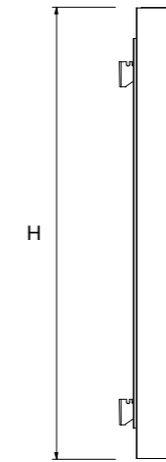

Wall to front face = 103mm
 Wall to pipe centre = 70mm

MODEL	HEIGHT (mm)	WIDTH (mm)	WATTS Δt 50°C	BTUs Δt 50°C	WHITE MATT (inc VAT)	ANTHRACITE 7016 TEXTURE (inc VAT)	WEIGHT (kgs)
Galena 180/5	1800	375	1368	4667	£686.40	£686.40	22
Galena 180/7	1800	525	1915	6534	£936.00	£936.00	30

TECHNICAL INFORMATION
 STANDARD CONNECTIONS 1/2"
F = Flow **R** = Return **P** = Plug **V** = Vent

Wall to front face = 103mm
 Wall to pipe centre = 70mm

MODEL	HEIGHT (mm)	WIDTH (mm)	WATTS Δt 50°C	BTUs Δt 50°C	WHITE MATT (inc VAT)	ANTHRACITE 7016 TEXTURE (inc VAT)	WEIGHT (kgs)
Galena 600/6	600	450	626	2136	£403.20	£403.20	9
Galena 600/8	600	600	835	2849	£532.80	£532.80	11
Galena 600/11	600	825	1148	3917	£729.60	£729.60	16
Galena 600/14	600	1050	1462	4988	£926.40	£926.40	20
Galena 600/16	600	1200	1670	5698	£1,056.00	£1,056.00	23
Galena 600/19	600	1425	1984	6769	£1,252.80	£1,252.80	28