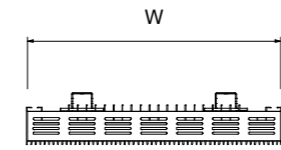

NEW

MAIN IMAGE: Shown in Anthracite 7016 Texture with Essential Corner Valves in Chrome
INSET IMAGE: Shown in White 9016 Matt and Anthracite 7016 Texture

LOW WATER CONTENT

MATERIAL
Aluminium

DELIVERY
All Items in bold next working day

5 YEAR GUARANTEE

FOR MORE INFORMATION
including fitting instructions, visit our website or scan the QR code