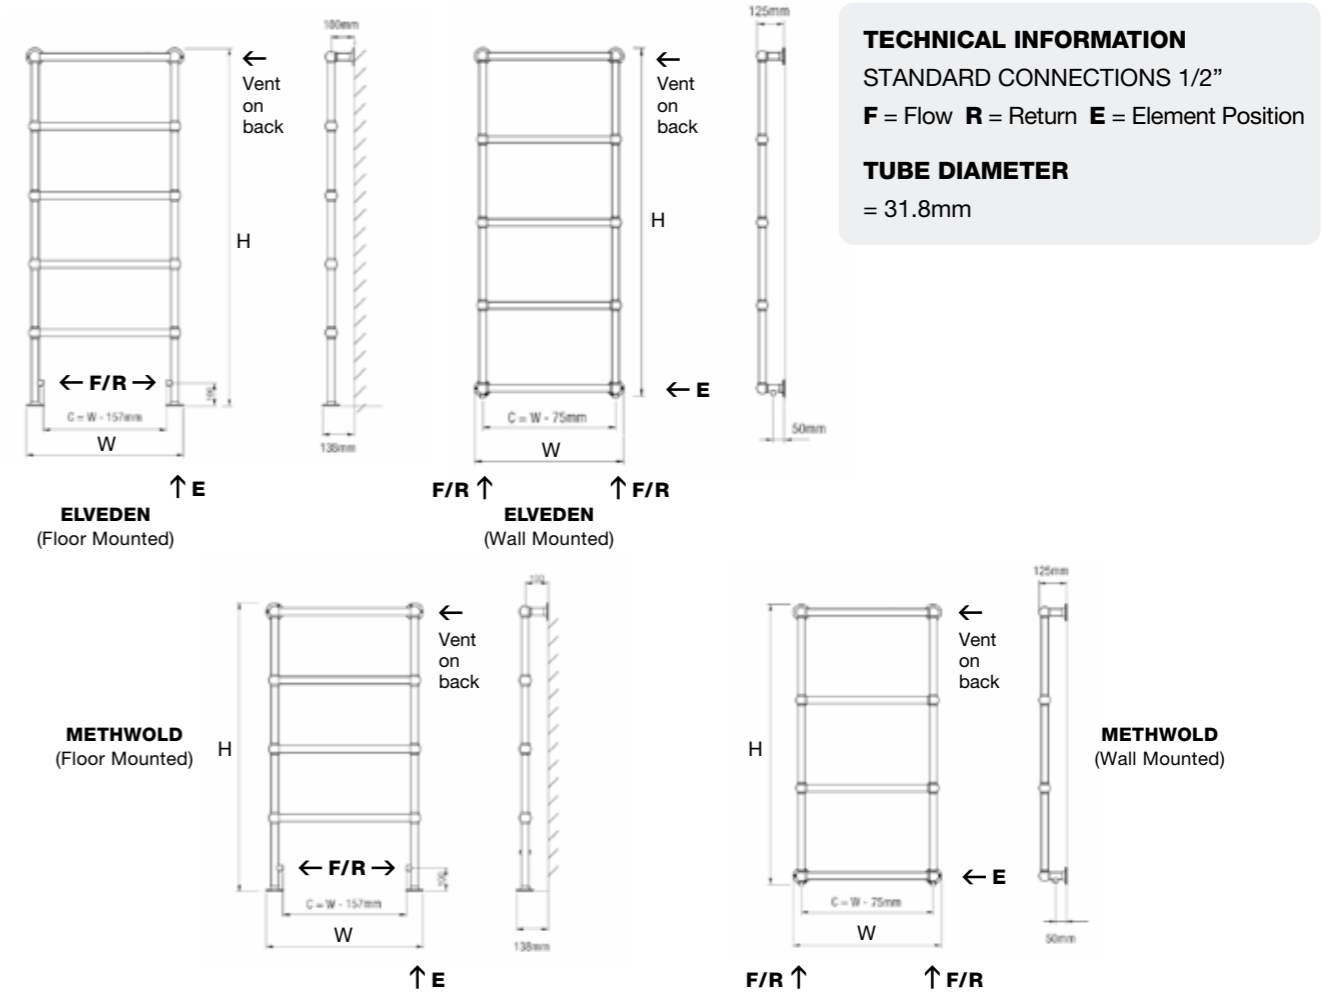

# METHWOLD

(Image shown: Floor mounted finished in Brushed Nickel)

**MATERIAL**  
Brass

**DELIVERY**  
5-7 weeks

**5 YEAR GUARANTEE**

**FOR MORE INFORMATION**  
including fitting instructions, visit our website or scan the QR code

**TECHNICAL INFORMATION**  
STANDARD CONNECTIONS 1/2"  
**F** = Flow **R** = Return **E** = Element Position  
**TUBE DIAMETER**  
= 31.8mm

MODEL	HEIGHT (mm)	WIDTH (mm)	WATTS Δt 50°C	BTUs Δt 50°C	ELECTRIC ELEMENT WATTAGE	CHROME (inc VAT)	POLISHED NICKEL BRUSHED NICKEL POLISHED BRASS (inc VAT)	POLISHED GOLD ANTIQUE BRASS (inc VAT)
<b>ELVEDEN - FLOOR MOUNTED</b>								
Elveden-1	1562	475	290	991	100	£1,741.20	£2,335.20	£2,619.60
Elveden-2	1562	685	348	1186	150	£1,834.80	£2,479.20	£2,740.80
Elveden-3	1562	837	389	1329	150	£1,977.60	£2,610.00	£2,896.80
<b>ELVEDEN - WALL MOUNTED</b>								
Elveden-1 W	1599	475	290	991	100	£1,741.20	£2,335.20	£2,619.60
Elveden-2 W	1599	685	348	1186	150	£1,834.80	£2,479.20	£2,740.80
Elveden-3 W	1599	837	389	1329	150	£1,977.60	£2,610.00	£2,896.80
<b>METHWOLD - FLOOR MOUNTED</b>								
Methwold-1	1257	475	232	792	100	£1,431.60	£1,930.80	£2,263.20
Methwold-2	1257	685	255	871	150	£1,550.40	£2,097.60	£2,335.20
Methwold-3	1257	837	288	983	150	£1,670.40	£2,263.20	£2,527.20
<b>METHWOLD - WALL MOUNTED</b>								
Methwold-1 W	1294	475	232	792	100	£1,431.60	£1,930.80	£2,263.20
Methwold-2 W	1294	685	255	871	150	£1,550.40	£2,097.60	£2,335.20
Methwold-3 W	1294	837	288	983	150	£1,670.40	£2,263.20	£2,527.20