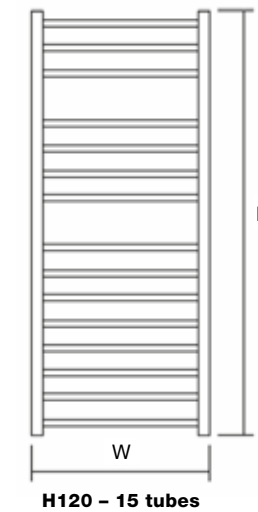

MAIN AND INSET IMAGE: Shown in Polished Stainless Steel with Essential Corner TRV in Chrome

MATERIAL
Stainless steel
Grade 304

DELIVERY
All Items in bold
next working day

25 YEAR
GUARANTEE

i FOR MORE INFORMATION
including fitting instructions, visit
our website or scan the QR code

TECHNICAL INFORMATION
STANDARD CONNECTIONS 1/2"
F = Flow R = Return

Wall to front face = 88-100mm
Wall to pipe centre = 72-94mm

The brackets are designed to be installed using the smallest measurement – however, the adjustment is available, where required, for fitting purposes.