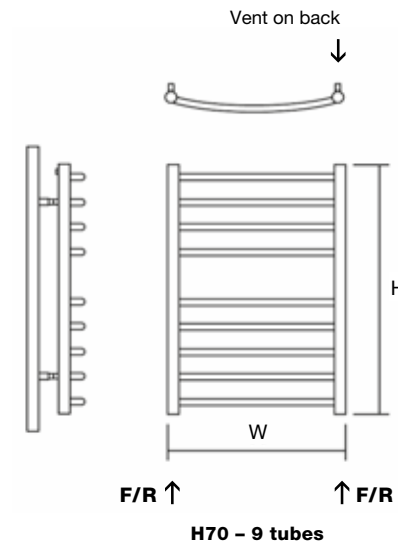

MAIN AND INSET IMAGE: Shown in Polished Stainless Steel with Essential Corner TRV in Chrome

MATERIAL
Stainless steel
Grade 304

DELIVERY
All Items in bold
next working day

25 YEAR
GUARANTEE

i FOR MORE INFORMATION
including fitting instructions, visit
our website or scan the QR code

TECHNICAL INFORMATION
STANDARD CONNECTIONS 1/2"
F = Flow R = Return

Wall to front face = 88-100mm
Wall to pipe centre = 72-94mm

The brackets are designed to be installed using the smallest measurement – however, the adjustment is available, where required, for fitting purposes.

| MODEL | HEIGHT (mm) | WIDTH (mm) | PIPE CENTRES (mm) | WATTS Δt 50°C | BTUs Δt 50°C | ELECTRIC ELEMENT WATTAGE | POLISHED STAINLESS (inc VAT) | RAL COLOUR / FINISHES (inc VAT) | WEIGHT (kgs) |
|--------------|-------------|------------|-------------------|---------------|--------------|--------------------------|------------------------------|---------------------------------|--------------|
| Zante 50/70 | 700 | 500 | 468 | 389 | 1328 | 300 | £267.60 | £409.20 | 7 |
| Zante 50/120 | 1190 | 500 | 468 | 536 | 1827 | 600 | £398.40 | £591.60 | 10 |
| Zante 50/160 | 1540 | 500 | 468 | 713 | 2433 | 600 | £490.80 | £740.40 | 13 |
| Zante 60/70 | 700 | 600 | 568 | 420 | 1433 | 300 | £286.80 | £478.80 | 8 |
| Zante 60/120 | 1190 | 600 | 568 | 641 | 2187 | 600 | £435.60 | £708.00 | 11 |
| Zante 60/160 | 1540 | 600 | 568 | 754 | 2572 | 600 | £537.60 | £856.80 | 14 |