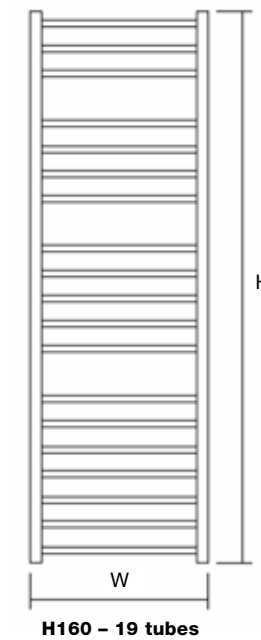

MAIN AND INSET IMAGE: Shown in Polished Stainless Steel with Essential Corner TRV in Chrome

MATERIAL
Stainless steel
Grade 304

DELIVERY
All Items in bold
next working day

25 YEAR
GUARANTEE

i FOR MORE INFORMATION
including fitting instructions, visit
our website or scan the QR code

TECHNICAL INFORMATION
STANDARD CONNECTIONS 1/2"
F = Flow R = Return

Wall to front face = 88-100mm
Wall to pipe centre = 72-94mm

The brackets are designed to be installed using the smallest measurement – however, the adjustment is available, where required, for fitting purposes.

| MODEL | HEIGHT (mm) | WIDTH (mm) | PIPE CENTRES (mm) | WATTS Δt 50°C | BTUs Δt 50°C | ELECTRIC ELEMENT WATTAGE | POLISHED STAINLESS (inc VAT) | RAL COLOUR / FINISHES (inc VAT) | WEIGHT (kgs) |
|--------------|-------------|------------|-------------------|---------------|--------------|--------------------------|------------------------------|---------------------------------|--------------|
| Zante 50/70 | 700 | 500 | 468 | 389 | 1328 | 300 | £267.60 | £409.20 | 7 |
| Zante 50/120 | 1190 | 500 | 468 | 536 | 1827 | 600 | £398.40 | £591.60 | 10 |
| Zante 50/160 | 1540 | 500 | 468 | 713 | 2433 | 600 | £490.80 | £740.40 | 13 |
| Zante 60/70 | 700 | 600 | 568 | 420 | 1433 | 300 | £286.80 | £478.80 | 8 |
| Zante 60/120 | 1190 | 600 | 568 | 641 | 2187 | 600 | £435.60 | £708.00 | 11 |
| Zante 60/160 | 1540 | 600 | 568 | 754 | 2572 | 600 | £537.60 | £856.80 | 14 |