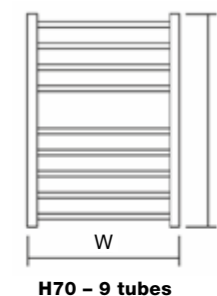

25 YEAR
GUARANTEE

FOR MORE INFORMATION
 including fitting instructions, visit
 our website or scan the QR code

TECHNICAL INFORMATION
 STANDARD CONNECTIONS 1/2"
F = Flow R = Return

Wall to front face = 88-100mm
 Wall to pipe centre = 72-94mm

The brackets are designed to be installed using the smallest measurement – however, the adjustment is available, where required, for fitting purposes.

H160 - 19 tubes

H120 - 15 tubes

H70 - 9 tubes

MODEL	HEIGHT (mm)	WIDTH (mm)	PIPE CENTRES (mm)	WATTS Δt 50°C	BTUs Δt 50°C	ELECTRIC ELEMENT WATTAGE	COPPER LACQUER (inc VAT)	BLACK NICKEL LACQUER (inc VAT)	WEIGHT (kgs)
Rosa 40/49	490	400	368	196	667	150	£268.80	£268.80	6
Rosa 75/49	490	750	718	389	1328	300	£339.60	£339.60	7
Rosa 100/49	490	1000	968	446	1523	300	£394.80	£394.80	10
Rosa 35/70	700	350	318	270	922	300	£324.00	£324.00	6
Rosa 35/120	1190	350	318	479	1636	300	£465.60	£465.60	9
Rosa 35/160	1540	350	318	563	1920	600	£558.00	£558.00	12
Rosa 50/70	700	500	468	389	1328	300	£351.60	£351.60	7
Rosa 50/120	1190	500	468	536	1827	600	£529.20	£529.20	10
Rosa 50/160	1540	500	468	713	2433	600	£661.20	£661.20	13
Rosa 60/70	700	600	568	420	1433	300	£422.40	£422.40	8
Rosa 60/120	1190	600	568	641	2187	600	£613.20	£613.20	11
Rosa 60/160	1540	600	568	754	2572	600	£768.00	£768.00	14