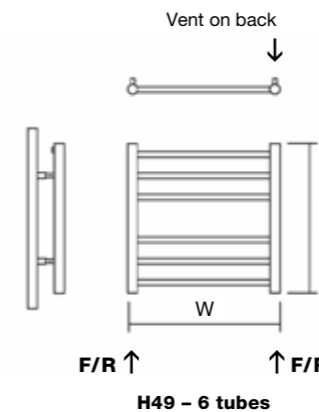

MAIN IMAGE: Shown in Copper Lacquer with Essential Straight Valves in Chrome
 INSET IMAGE: Shown in Black Nickel Lacquer

MATERIAL
 Stainless steel
 Grade 304

DELIVERY
 All items in bold
 next working day

25 YEAR
GUARANTEE

FOR MORE INFORMATION
 including fitting instructions, visit
 our website or scan the QR code

TECHNICAL INFORMATION
 STANDARD CONNECTIONS 1/2"
F = Flow R = Return

Wall to front face = 88-100mm
 Wall to pipe centre = 72-94mm

The brackets are designed to be installed using the smallest measurement – however, the adjustment is available, where required, for fitting purposes.

H160 - 19 tubes

H120 - 15 tubes

H70 - 9 tubes

MODEL	HEIGHT (mm)	WIDTH (mm)	PIPE CENTRES (mm)	WATTS Δt 50°C	BTUs Δt 50°C	ELECTRIC ELEMENT WATTAGE	COPPER LACQUER (inc VAT)	BLACK NICKEL LACQUER (inc VAT)	WEIGHT (kgs)
Rosa 40/49	490	400	368	196	667	150	£268.80	£268.80	6
Rosa 75/49	490	750	718	389	1328	300	£339.60	£339.60	7
Rosa 100/49	490	1000	968	446	1523	300	£394.80	£394.80	10
Rosa 35/70	700	350	318	270	922	300	£324.00	£324.00	6
Rosa 35/120	1190	350	318	479	1636	300	£465.60	£465.60	9
Rosa 35/160	1540	350	318	563	1920	600	£558.00	£558.00	12
Rosa 50/70	700	500	468	389	1328	300	£351.60	£351.60	7
Rosa 50/120	1190	500	468	536	1827	600	£529.20	£529.20	10
Rosa 50/160	1540	500	468	713	2433	600	£661.20	£661.20	13
Rosa 60/70	700	600	568	420	1433	300	£422.40	£422.40	8
Rosa 60/120	1190	600	568	641	2187	600	£613.20	£613.20	11
Rosa 60/160	1540	600	568	754	2572	600	£768.00	£768.00	14