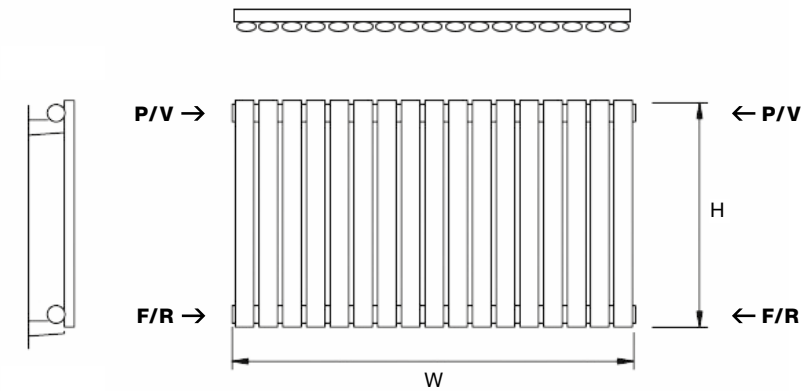

White 9016

Anthracite 7016 Texture

RAL Colour page 149

Finishes page 150

COVE
Vertical

MAIN IMAGE: Shown in White RAL 9016 with Jupiter Angled Valves in Brushed Nickel
 INSET IMAGE: Shown in Anthracite 7016 Texture

MATERIAL
Mild steel

DELIVERY
All Items in bold next working day

5 YEAR GUARANTEE

FOR MORE INFORMATION
including fitting instructions, visit our website or scan the QR code

TECHNICAL INFORMATION
STANDARD CONNECTIONS 1/2"
F = Flow **R** = Return **P** = Plug **V** = Vent
PIPE CENTRES
Horizontal = radiator width + valves

SINGLE HORIZONTAL

DOUBLE HORIZONTAL

Wall to front face = 105mm
Wall to pipe centre = 65mm

MODEL	HEIGHT (mm)	WIDTH (mm)	WATTS Δt 50°C	BTUs Δt 50°C	WHITE (inc VAT)	ANTHRACITE 7016 TEXTURE (inc VAT)	RAL COLOUR / FINISHES (inc VAT)	WEIGHT (kgs)
SINGLE								
Cove 550/7	550	413	275	938	£162.00	£162.00	£225.60	10
Cove 550/10	550	590	390	1331	£205.20	£205.20	£286.80	12
Cove 550/14	550	826	550	1877	£271.20	£271.20	£378.00	16
Cove 550/17	550	1003	665	2269	£337.20	£337.20	£470.40	20
Cove 550/20	550	1180	780	2661	£380.40	£380.40	£532.80	22
Cove 550/24 NEW SIZE	550	1412	1024	3495	£444.00	£444.00	£577.20	26
DOUBLE								
Cove 550/7D	550	413	440	1501	£226.80	£226.80	£316.80	17
Cove 550/10D	550	590	625	2133	£308.40	£308.40	£428.40	19
Cove 550/14D	550	826	880	3003	£409.20	£409.20	£572.40	27
Cove 550/17D	550	1003	1065	3634	£489.60	£489.60	£685.20	33
Cove 550/20D	550	1180	1250	4265	£562.80	£562.80	£786.00	39
Cove 550/24D NEW SIZE	550	1412	1949	6653	£669.60	£669.60	£870.00	45