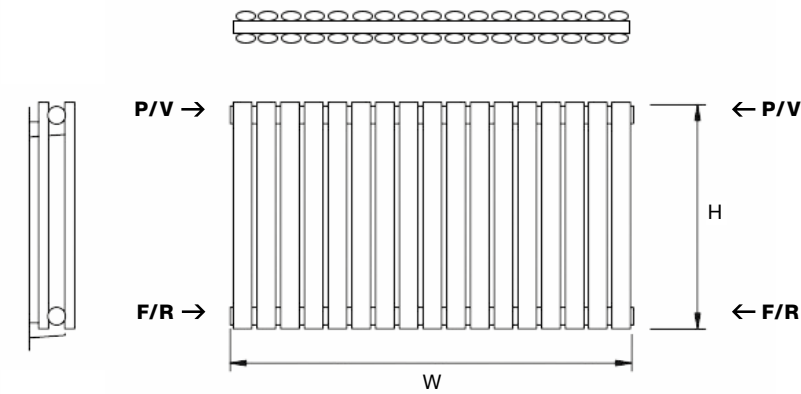

MATERIAL
Mild steel

DELIVERY
All Items in bold next working day

5 YEAR GUARANTEE

FOR MORE INFORMATION
including fitting instructions, visit our website or scan the QR code

TECHNICAL INFORMATION
STANDARD CONNECTIONS 1/2"
F = Flow **R** = Return **P** = Plug **V** = Vent
PIPE CENTRES
Horizontal = radiator width + valves

SINGLE HORIZONTAL

DOUBLE HORIZONTAL

Wall to front face = 105mm
Wall to pipe centre = 65mm

MODEL	HEIGHT (mm)	WIDTH (mm)	WATTS Δt 50°C	BTUs Δt 50°C	WHITE (inc VAT)	ANTHRACITE 7016 TEXTURE (inc VAT)	RAL COLOUR / FINISHES (inc VAT)	WEIGHT (kgs)
SINGLE								
Cove 550/7	550	413	275	938	£162.00	£162.00	£225.60	10
Cove 550/10	550	590	390	1331	£205.20	£205.20	£286.80	12
Cove 550/14	550	826	550	1877	£271.20	£271.20	£378.00	16
Cove 550/17	550	1003	665	2269	£337.20	£337.20	£470.40	20
Cove 550/20	550	1180	780	2661	£380.40	£380.40	£532.80	22
Cove 550/24 NEW SIZE	550	1412	1024	3495	£444.00	£444.00	£577.20	26
DOUBLE								
Cove 550/7D	550	413	440	1501	£226.80	£226.80	£316.80	17
Cove 550/10D	550	590	625	2133	£308.40	£308.40	£428.40	19
Cove 550/14D	550	826	880	3003	£409.20	£409.20	£572.40	27
Cove 550/17D	550	1003	1065	3634	£489.60	£489.60	£685.20	33
Cove 550/20D	550	1180	1250	4265	£562.80	£562.80	£786.00	39
Cove 550/24D NEW SIZE	550	1412	1949	6653	£669.60	£669.60	£870.00	45