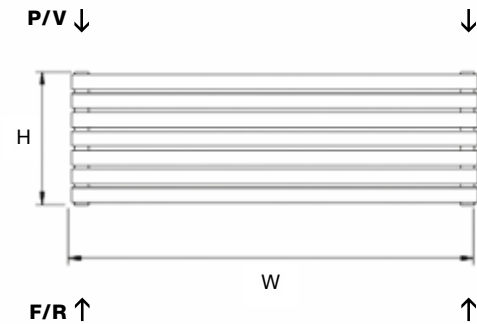

MAIN IMAGE: Shown in Red Lilac RAL 4001 with Essential Corner TRV in Chrome
 INSET IMAGE: Shown in White RAL 9016

MATERIAL
Mild steel

DELIVERY
All Items in bold next working day

5 YEAR GUARANTEE

FOR MORE INFORMATION
including fitting instructions, visit our website or scan the QR code

SINGLE
 Wall to front face = 61mm
 Wall to pipe centre = 20mm

On the Single Horizontal, only straight valves can be used.

DOUBLE
 Wall to front face = 105mm
 Wall to pipe centre = 61mm

Additional Horizontal Brackets + **£36.00** (inc VAT)

MODEL	HEIGHT (mm)	WIDTH (mm)	WATTS Δt 50°C	BTUs Δt 50°C	WHITE (inc VAT)	ANTHRACITE 7016 TEXTURE (inc VAT)	RAL COLOUR / FINISHES (inc VAT)	WEIGHT (kgs)
SINGLE								
Cove 150/5	1500	295	530	1808	£175.20	£175.20	£246.00	14
Cove 150/7	1500	413	750	2559	£234.00	£234.00	£327.60	19
Cove 180/5	1800	295	640	2184	£198.00	£198.00	£276.00	18
Cove 180/7	1800	413	895	3054	£262.80	£262.80	£368.40	22
Cove 180/9	1800	531	1155	3941	£337.20	£337.20	£470.40	28
DOUBLE								
Cove 150/5D	1500	295	800	2730	£321.60	£321.60	£450.00	25
Cove 150/7D	1500	413	1130	3856	£438.00	£438.00	£613.20	35
Cove 180/5D	1800	295	970	3310	£350.40	£350.40	£490.80	28
Cove 180/7D	1800	413	1350	4606	£489.60	£489.60	£685.20	40
Cove 180/9D	1800	531	1740	5937	£657.60	£657.60	£919.20	50