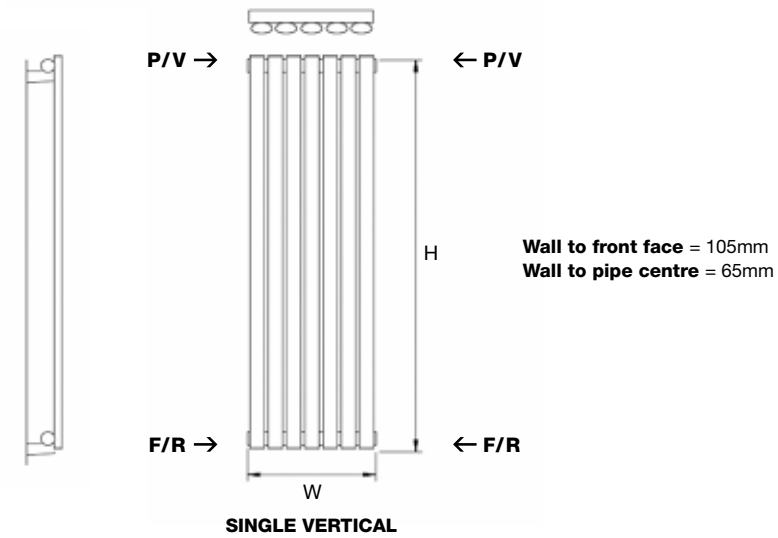

MAIN IMAGE: Shown in Red Lilac RAL 4001 with Essential Corner TRV in Chrome
 INSET IMAGE: Shown in White RAL 9016

MATERIAL
Mild steel

DELIVERY
All Items in bold next working day

5 YEAR GUARANTEE

FOR MORE INFORMATION
including fitting instructions, visit our website or scan the QR code

SINGLE
 Wall to front face = 61mm
 Wall to pipe centre = 20mm

On the Single Horizontal, only straight valves can be used.

DOUBLE
 Wall to front face = 105mm
 Wall to pipe centre = 61mm

Additional Horizontal Brackets + **£36.00** (inc VAT)

SINGLE HORIZONTAL

DOUBLE HORIZONTAL

Wall to front face = 105mm
Wall to pipe centre = 65mm

MODEL	HEIGHT (mm)	WIDTH (mm)	WATTS Δt 50°C	BTUs Δt 50°C	WHITE (inc VAT)	ANTHRACITE 7016 TEXTURE (inc VAT)	RAL COLOUR / FINISHES (inc VAT)	WEIGHT (kgs)
SINGLE								
Cove 550/7	550	413	275	938	£162.00	£162.00	£225.60	10
Cove 550/10	550	590	390	1331	£205.20	£205.20	£286.80	12
Cove 550/14	550	826	550	1877	£271.20	£271.20	£378.00	16
Cove 550/17	550	1003	665	2269	£337.20	£337.20	£470.40	20
Cove 550/20	550	1180	780	2661	£380.40	£380.40	£532.80	22
Cove 550/24 NEW SIZE	550	1412	1024	3495	£444.00	£444.00	£577.20	26
DOUBLE								
Cove 550/7D	550	413	440	1501	£226.80	£226.80	£316.80	17
Cove 550/10D	550	590	625	2133	£308.40	£308.40	£428.40	19
Cove 550/14D	550	826	880	3003	£409.20	£409.20	£572.40	27
Cove 550/17D	550	1003	1065	3634	£489.60	£489.60	£685.20	33
Cove 550/20D	550	1180	1250	4265	£562.80	£562.80	£786.00	39
Cove 550/24D NEW SIZE	550	1412	1949	6653	£669.60	£669.60	£870.00	45