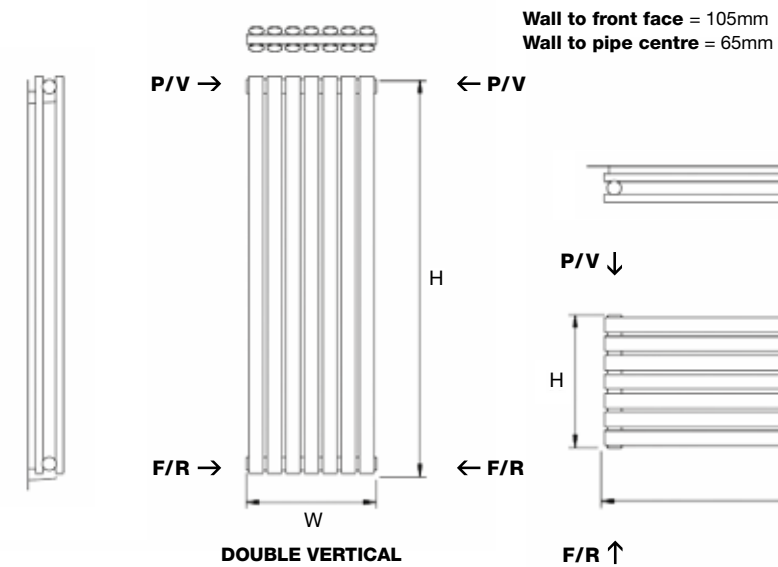

MAIN IMAGE: Shown in Red Lilac RAL 4001 with Essential Corner TRV in Chrome
 INSET IMAGE: Shown in White RAL 9016

MATERIAL
Mild steel

DELIVERY
All Items in bold next working day

5 YEAR GUARANTEE

FOR MORE INFORMATION
including fitting instructions, visit our website or scan the QR code

SINGLE
 Wall to front face = 61mm
 Wall to pipe centre = 20mm

On the Single Horizontal, only straight valves can be used.

DOUBLE
 Wall to front face = 105mm
 Wall to pipe centre = 61mm

Additional Horizontal Brackets + **£36.00** (inc VAT)

SINGLE HORIZONTAL

DOUBLE HORIZONTAL

Wall to front face = 105mm
Wall to pipe centre = 65mm

MODEL	HEIGHT (mm)	WIDTH (mm)	WATTS Δt 50°C	BTUs Δt 50°C	WHITE (inc VAT)	ANTHRACITE 7016 TEXTURE (inc VAT)	RAL COLOUR / FINISHES (inc VAT)	WEIGHT (kgs)
SINGLE								
Cove 550/7	550	413	275	938	£162.00	£162.00	£225.60	10
Cove 550/10	550	590	390	1331	£205.20	£205.20	£286.80	12
Cove 550/14	550	826	550	1877	£271.20	£271.20	£378.00	16
Cove 550/17	550	1003	665	2269	£337.20	£337.20	£470.40	20
Cove 550/20	550	1180	780	2661	£380.40	£380.40	£532.80	22
Cove 550/24 NEW SIZE	550	1412	1024	3495	£444.00	£444.00	£577.20	26
DOUBLE								
Cove 550/7D	550	413	440	1501	£226.80	£226.80	£316.80	17
Cove 550/10D	550	590	625	2133	£308.40	£308.40	£428.40	19
Cove 550/14D	550	826	880	3003	£409.20	£409.20	£572.40	27
Cove 550/17D	550	1003	1065	3634	£489.60	£489.60	£685.20	33
Cove 550/20D	550	1180	1250	4265	£562.80	£562.80	£786.00	39
Cove 550/24D NEW SIZE	550	1412	1949	6653	£669.60	£669.60	£870.00	45