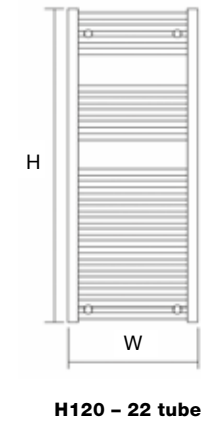

MAIN IMAGE: Shown in Turquoise Blue RAL 5018 with Essential Corner Valves in Chrome  
 INSET IMAGE: Shown in Chrome

**MATERIAL**  
Mild steel

**DELIVERY**  
All Items in bold next working day

**5 YEAR GUARANTEE**

**FOR MORE INFORMATION**  
including fitting instructions, visit our website or scan the QR code

**TECHNICAL INFORMATION**  
STANDARD CONNECTIONS 1/2"  
F = Flow R = Return

Wall to front face = 90-100mm  
Wall to pipe centre = 67-77mm

**Please note:** Chrome finish reduces output by up to 20%

MODEL	HEIGHT (mm)	WIDTH (mm)	PIPE CENTRES (mm)	WATTS Δt 50°C	BTUs Δt 50°C	ELECTRIC ELEMENT WATTAGE	WHITE (inc VAT)	CHROME (inc VAT)	RAL COLOUR / FINISHES (inc VAT)	WEIGHT (kgs)
Orion 50/80	800	500	455	420	1433	300	<b>£110.40</b>	<b>£145.20</b>	£231.60	7
Orion 50/100	1000	500	455	538	1836	300	-	<b>£189.60</b>	-	9
Orion 50/120	1200	500	455	600	2047	600	<b>£146.40</b>	<b>£208.80</b>	£270.00	11
Orion 50/150	1500	500	455	750	2559	600	<b>£165.60</b>	<b>£267.60</b>	£286.80	13
Orion 50/180	1800	500	455	925	3156	900	<b>£214.80</b>	<b>£313.20</b>	£336.00	16
Orion 60/80	800	600	555	490	1672	300	<b>£121.20</b>	<b>£165.60</b>	£243.60	8
Orion 60/100	1000	600	555	589	2010	600	-	<b>£207.60</b>	-	10
Orion 60/120	1200	600	555	710	2423	600	<b>£162.00</b>	<b>£230.40</b>	£284.40	12
Orion 60/150	1500	600	555	900	3070	600	<b>£180.00</b>	<b>£300.00</b>	£301.20	15
Orion 60/180	1800	600	555	1107	3777	900	<b>£248.40</b>	<b>£349.20</b>	£370.80	18