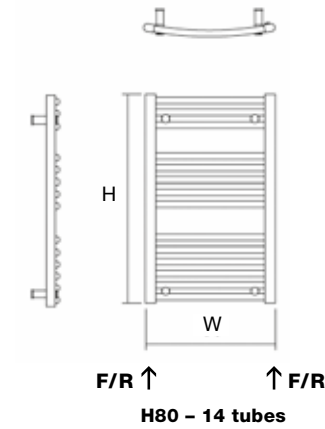

MAIN IMAGE: Shown in Turquoise Blue RAL 5018 with Essential Corner Valves in Chrome  
 INSET IMAGE: Shown in Chrome

**MATERIAL**  
Mild steel

**DELIVERY**  
All Items in bold next working day

**5 YEAR GUARANTEE**

**FOR MORE INFORMATION**  
including fitting instructions, visit our website or scan the QR code

**TECHNICAL INFORMATION**  
STANDARD CONNECTIONS 1/2"  
F = Flow R = Return

Wall to front face = 90-100mm  
Wall to pipe centre = 67-77mm

**Please note:** Chrome finish reduces output by up to 20%

MODEL	HEIGHT (mm)	WIDTH (mm)	PIPE CENTRES (mm)	WATTS Δt 50°C	BTUs Δt 50°C	ELECTRIC ELEMENT WATTAGE	WHITE (inc VAT)	CHROME (inc VAT)	RAL COLOUR / FINISHES (inc VAT)	WEIGHT (kgs)
Orion 50/80	800	500	455	420	1433	300	<b>£110.40</b>	<b>£145.20</b>	£231.60	7
Orion 50/100	1000	500	455	538	1836	300	-	<b>£189.60</b>	-	9
Orion 50/120	1200	500	455	600	2047	600	<b>£146.40</b>	<b>£208.80</b>	£270.00	11
Orion 50/150	1500	500	455	750	2559	600	<b>£165.60</b>	<b>£267.60</b>	£286.80	13
Orion 50/180	1800	500	455	925	3156	900	<b>£214.80</b>	<b>£313.20</b>	£336.00	16
Orion 60/80	800	600	555	490	1672	300	<b>£121.20</b>	<b>£165.60</b>	£243.60	8
Orion 60/100	1000	600	555	589	2010	600	-	<b>£207.60</b>	-	10
Orion 60/120	1200	600	555	710	2423	600	<b>£162.00</b>	<b>£230.40</b>	£284.40	12
Orion 60/150	1500	600	555	900	3070	600	<b>£180.00</b>	<b>£300.00</b>	£301.20	15
Orion 60/180	1800	600	555	1107	3777	900	<b>£248.40</b>	<b>£349.20</b>	£370.80	18