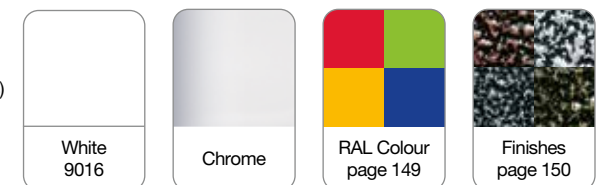

Wall to front face = 90-100mm
Wall to pipe centre = 67-77mm

Please note: Chrome finish reduces output by up to 20%

MODEL	HEIGHT (mm)	WIDTH (mm)	PIPE CENTRES (mm)	WATTS Δt 50°C	BTUs Δt 50°C	ELECTRIC ELEMENT WATTAGE	WHITE (inc VAT)	CHROME (inc VAT)	RAL COLOUR / FINISHES (inc VAT)	WEIGHT (kgs)
Orion 50/80	800	500	455	420	1433	300	£110.40	£145.20	£231.60	7
Orion 50/100	1000	500	455	538	1836	300	-	£189.60	-	9
Orion 50/120	1200	500	455	600	2047	600	£146.40	£208.80	£270.00	11
Orion 50/150	1500	500	455	750	2559	600	£165.60	£267.60	£286.80	13
Orion 50/180	1800	500	455	925	3156	900	£214.80	£313.20	£336.00	16
Orion 60/80	800	600	555	490	1672	300	£121.20	£165.60	£243.60	8
Orion 60/100	1000	600	555	589	2010	600	-	£207.60	-	10
Orion 60/120	1200	600	555	710	2423	600	£162.00	£230.40	£284.40	12
Orion 60/150	1500	600	555	900	3070	600	£180.00	£300.00	£301.20	15
Orion 60/180	1800	600	555	1107	3777	900	£248.40	£349.20	£370.80	18

* All items in bold – next working day delivery

* All items not in bold – 7-10 working days delivery

VALVES & ACCESSORIES
(please see pages 138-148)

ADDITIONAL EXTRAS:
Electric Version (Essential Element) + **£144.00**
Dual Fuel Version (please add price of correct size element from Accessories pages)
Grip Peg White / Chrome + **£33.60**
VIP Hook White / Chrome + **£44.40**
Towel Bar to fit Orion 500 & 600 White / Chrome + **£79.20**
Verso Hook in White or Chrome + **£25.20**

Available in the following finishes: