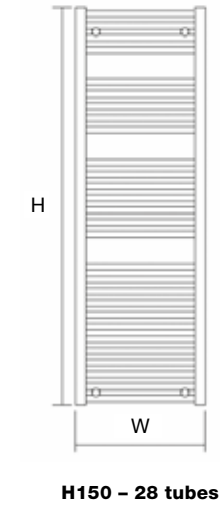

MAIN IMAGE: Shown in Turquoise Blue RAL 5018 with Essential Corner Valves in Chrome  
 INSET IMAGE: Shown in Chrome

**MATERIAL**  
Mild steel

**DELIVERY**  
All Items in bold next working day

**5 YEAR GUARANTEE**

**FOR MORE INFORMATION**  
including fitting instructions, visit our website or scan the QR code

**TECHNICAL INFORMATION**  
STANDARD CONNECTIONS 1/2"  
F = Flow R = Return

Wall to front face = 90-100mm  
Wall to pipe centre = 67-77mm

**Please note:** Chrome finish reduces output by up to 20%

MODEL	HEIGHT (mm)	WIDTH (mm)	PIPE CENTRES (mm)	WATTS Δt 50°C	BTUs Δt 50°C	ELECTRIC ELEMENT WATTAGE	WHITE (inc VAT)	CHROME (inc VAT)	RAL COLOUR / FINISHES (inc VAT)	WEIGHT (kgs)
Orion 50/80	800	500	455	420	1433	300	<b>£110.40</b>	<b>£145.20</b>	£231.60	7
Orion 50/100	1000	500	455	538	1836	300	-	<b>£189.60</b>	-	9
Orion 50/120	1200	500	455	600	2047	600	<b>£146.40</b>	<b>£208.80</b>	£270.00	11
Orion 50/150	1500	500	455	750	2559	600	<b>£165.60</b>	<b>£267.60</b>	£286.80	13
Orion 50/180	1800	500	455	925	3156	900	<b>£214.80</b>	<b>£313.20</b>	£336.00	16
Orion 60/80	800	600	555	490	1672	300	<b>£121.20</b>	<b>£165.60</b>	£243.60	8
Orion 60/100	1000	600	555	589	2010	600	-	<b>£207.60</b>	-	10
Orion 60/120	1200	600	555	710	2423	600	<b>£162.00</b>	<b>£230.40</b>	£284.40	12
Orion 60/150	1500	600	555	900	3070	600	<b>£180.00</b>	<b>£300.00</b>	£301.20	15
Orion 60/180	1800	600	555	1107	3777	900	<b>£248.40</b>	<b>£349.20</b>	£370.80	18