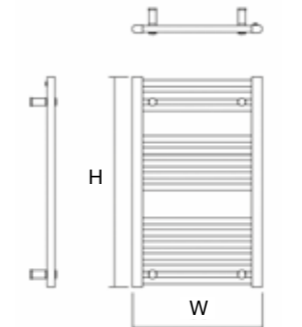

MAIN IMAGE: Shown in Chrome with Essential Corner TRV in Chrome  
 INSET IMAGE: Shown in Chrome

**MATERIAL**  
Mild steel

**DELIVERY**  
All Items in bold next working day

**5 YEAR GUARANTEE**

**FOR MORE INFORMATION**  
including fitting instructions, visit our website or scan the QR code

H100 - 19 tubes

H80 - 14 tubes

H180 - 34 tubes

H150 - 28 tubes

H120 - 22 tubes

**TECHNICAL INFORMATION**  
STANDARD CONNECTIONS 1/2"  
F = Flow R = Return

Wall to front face = 87-97mm  
Wall to pipe centre = 78-88mm

**Please note:** Chrome finish reduces output by up to 20%

MODEL	HEIGHT (mm)	WIDTH (mm)	PIPE CENTRES (mm)	WATTS Δt 50°C	BTUs Δt 50°C	ELECTRIC ELEMENT WATTAGE	WHITE (inc VAT)	CHROME (inc VAT)	RAL COLOUR / FINISHES (inc VAT)	WEIGHT (kgs)
Metro 30/80	800	300	255	325	1109	300	<b>£87.60</b>	<b>£112.80</b>	£210.00	5
Metro 30/120	1200	300	255	490	1672	300	<b>£117.60</b>	<b>£151.20</b>	£241.20	8
Metro 40/80	800	400	355	370	1263	300	<b>£97.20</b>	<b>£135.60</b>	£219.60	6
Metro 40/120	1200	400	355	530	1809	300	<b>£129.60</b>	<b>£189.60</b>	£252.00	9
Metro 40/180	1800	400	355	840	2866	900	<b>£184.80</b>	<b>£259.20</b>	£307.20	13
Metro 50/80	800	500	455	420	1433	300	<b>£105.60</b>	<b>£140.40</b>	£226.80	7
Metro 50/100	1000	500	455	538	1836	300	-	<b>£180.00</b>	-	9
Metro 50/120	1200	500	455	600	2047	600	<b>£140.40</b>	<b>£198.00</b>	£261.60	11
Metro 50/150	1500	500	455	750	2559	600	<b>£157.20</b>	<b>£255.60</b>	£280.80	13
Metro 50/180	1800	500	455	925	3156	900	<b>£204.00</b>	<b>£297.60</b>	£326.40	16
Metro 60/80	800	600	555	445	1518	300	<b>£116.40</b>	<b>£157.20</b>	£238.80	8
Metro 60/100	1000	600	555	589	2010	600	-	<b>£196.80</b>	-	10
Metro 60/120	1200	600	555	710	2422	600	<b>£153.60</b>	<b>£219.60</b>	£274.80	12
Metro 60/150	1500	600	555	900	3070	600	<b>£171.60</b>	<b>£285.60</b>	£295.20	15
Metro 60/180	1800	600	555	1107	3777	900	<b>£237.60</b>	<b>£333.60</b>	£360.00	18