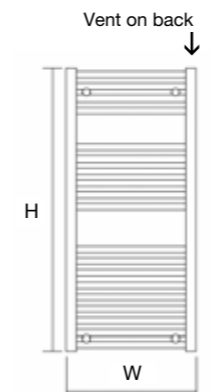

MAIN IMAGE: Shown in Chrome with Essential Corner TRV in Chrome  
 INSET IMAGE: Shown in Chrome

**MATERIAL**  
Mild steel

**DELIVERY**  
All Items in bold next working day

**5 YEAR GUARANTEE**

**FOR MORE INFORMATION**  
including fitting instructions, visit our website or scan the QR code

H100 - 19 tubes

H80 - 14 tubes

H180 - 34 tubes

H150 - 28 tubes

H120 - 22 tubes

**TECHNICAL INFORMATION**  
STANDARD CONNECTIONS 1/2"  
F = Flow R = Return

Wall to front face = 87-97mm  
Wall to pipe centre = 78-88mm

**Please note:** Chrome finish reduces output by up to 20%

MODEL	HEIGHT (mm)	WIDTH (mm)	PIPE CENTRES (mm)	WATTS Δt 50°C	BTUs Δt 50°C	ELECTRIC ELEMENT WATTAGE	WHITE (inc VAT)	CHROME (inc VAT)	RAL COLOUR / FINISHES (inc VAT)	WEIGHT (kgs)
Metro 30/80	800	300	255	325	1109	300	<b>£87.60</b>	<b>£112.80</b>	£210.00	5
Metro 30/120	1200	300	255	490	1672	300	<b>£117.60</b>	<b>£151.20</b>	£241.20	8
Metro 40/80	800	400	355	370	1263	300	<b>£97.20</b>	<b>£135.60</b>	£219.60	6
Metro 40/120	1200	400	355	530	1809	300	<b>£129.60</b>	<b>£189.60</b>	£252.00	9
Metro 40/180	1800	400	355	840	2866	900	<b>£184.80</b>	<b>£259.20</b>	£307.20	13
Metro 50/80	800	500	455	420	1433	300	<b>£105.60</b>	<b>£140.40</b>	£226.80	7
Metro 50/100	1000	500	455	538	1836	300	-	<b>£180.00</b>	-	9
Metro 50/120	1200	500	455	600	2047	600	<b>£140.40</b>	<b>£198.00</b>	£261.60	11
Metro 50/150	1500	500	455	750	2559	600	<b>£157.20</b>	<b>£255.60</b>	£280.80	13
Metro 50/180	1800	500	455	925	3156	900	<b>£204.00</b>	<b>£297.60</b>	£326.40	16
Metro 60/80	800	600	555	445	1518	300	<b>£116.40</b>	<b>£157.20</b>	£238.80	8
Metro 60/100	1000	600	555	589	2010	600	-	<b>£196.80</b>	-	10
Metro 60/120	1200	600	555	710	2422	600	<b>£153.60</b>	<b>£219.60</b>	£274.80	12
Metro 60/150	1500	600	555	900	3070	600	<b>£171.60</b>	<b>£285.60</b>	£295.20	15
Metro 60/180	1800	600	555	1107	3777	900	<b>£237.60</b>	<b>£333.60</b>	£360.00	18