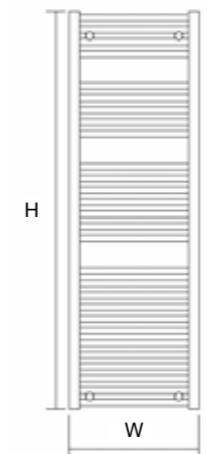

MAIN IMAGE: Shown in Chrome with Essential Corner TRV in Chrome  
 INSET IMAGE: Shown in Chrome

**MATERIAL**  
Mild steel

**DELIVERY**  
All Items in bold next working day

**5 YEAR GUARANTEE**

**FOR MORE INFORMATION**  
including fitting instructions, visit our website or scan the QR code

H100 - 19 tubes

H80 - 14 tubes

H180 - 34 tubes

H150 - 28 tubes

H120 - 22 tubes

**TECHNICAL INFORMATION**  
STANDARD CONNECTIONS 1/2"  
F = Flow R = Return

Wall to front face = 87-97mm  
Wall to pipe centre = 78-88mm

**Please note:** Chrome finish reduces output by up to 20%

MODEL	HEIGHT (mm)	WIDTH (mm)	PIPE CENTRES (mm)	WATTS Δt 50°C	BTUs Δt 50°C	ELECTRIC ELEMENT WATTAGE	WHITE (inc VAT)	CHROME (inc VAT)	RAL COLOUR / FINISHES (inc VAT)	WEIGHT (kgs)
Metro 30/80	800	300	255	325	1109	300	<b>£87.60</b>	<b>£112.80</b>	£210.00	5
Metro 30/120	1200	300	255	490	1672	300	<b>£117.60</b>	<b>£151.20</b>	£241.20	8
Metro 40/80	800	400	355	370	1263	300	<b>£97.20</b>	<b>£135.60</b>	£219.60	6
Metro 40/120	1200	400	355	530	1809	300	<b>£129.60</b>	<b>£189.60</b>	£252.00	9
Metro 40/180	1800	400	355	840	2866	900	<b>£184.80</b>	<b>£259.20</b>	£307.20	13
Metro 50/80	800	500	455	420	1433	300	<b>£105.60</b>	<b>£140.40</b>	£226.80	7
Metro 50/100	1000	500	455	538	1836	300	-	<b>£180.00</b>	-	9
Metro 50/120	1200	500	455	600	2047	600	<b>£140.40</b>	<b>£198.00</b>	£261.60	11
Metro 50/150	1500	500	455	750	2559	600	<b>£157.20</b>	<b>£255.60</b>	£280.80	13
Metro 50/180	1800	500	455	925	3156	900	<b>£204.00</b>	<b>£297.60</b>	£326.40	16
Metro 60/80	800	600	555	445	1518	300	<b>£116.40</b>	<b>£157.20</b>	£238.80	8
Metro 60/100	1000	600	555	589	2010	600	-	<b>£196.80</b>	-	10
Metro 60/120	1200	600	555	710	2422	600	<b>£153.60</b>	<b>£219.60</b>	£274.80	12
Metro 60/150	1500	600	555	900	3070	600	<b>£171.60</b>	<b>£285.60</b>	£295.20	15
Metro 60/180	1800	600	555	1107	3777	900	<b>£237.60</b>	<b>£333.60</b>	£360.00	18