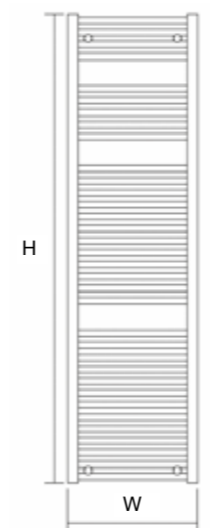

MAIN IMAGE: Shown in Chrome with Essential Corner TRV in Chrome  
 INSET IMAGE: Shown in Chrome

**MATERIAL**  
Mild steel

**DELIVERY**  
All Items in bold next working day

**5 YEAR GUARANTEE**

**FOR MORE INFORMATION**  
including fitting instructions, visit our website or scan the QR code

H100 - 19 tubes

H80 - 14 tubes

H180 - 34 tubes

H150 - 28 tubes

H120 - 22 tubes

**TECHNICAL INFORMATION**  
STANDARD CONNECTIONS 1/2"  
F = Flow R = Return

Wall to front face = 87-97mm  
Wall to pipe centre = 78-88mm

**Please note:** Chrome finish reduces output by up to 20%

MODEL	HEIGHT (mm)	WIDTH (mm)	PIPE CENTRES (mm)	WATTS Δt 50°C	BTUs Δt 50°C	ELECTRIC ELEMENT WATTAGE	WHITE (inc VAT)	CHROME (inc VAT)	RAL COLOUR / FINISHES (inc VAT)	WEIGHT (kgs)
Metro 30/80	800	300	255	325	1109	300	<b>£87.60</b>	<b>£112.80</b>	£210.00	5
Metro 30/120	1200	300	255	490	1672	300	<b>£117.60</b>	<b>£151.20</b>	£241.20	8
Metro 40/80	800	400	355	370	1263	300	<b>£97.20</b>	<b>£135.60</b>	£219.60	6
Metro 40/120	1200	400	355	530	1809	300	<b>£129.60</b>	<b>£189.60</b>	£252.00	9
Metro 40/180	1800	400	355	840	2866	900	<b>£184.80</b>	<b>£259.20</b>	£307.20	13
Metro 50/80	800	500	455	420	1433	300	<b>£105.60</b>	<b>£140.40</b>	£226.80	7
Metro 50/100	1000	500	455	538	1836	300	-	<b>£180.00</b>	-	9
Metro 50/120	1200	500	455	600	2047	600	<b>£140.40</b>	<b>£198.00</b>	£261.60	11
Metro 50/150	1500	500	455	750	2559	600	<b>£157.20</b>	<b>£255.60</b>	£280.80	13
Metro 50/180	1800	500	455	925	3156	900	<b>£204.00</b>	<b>£297.60</b>	£326.40	16
Metro 60/80	800	600	555	445	1518	300	<b>£116.40</b>	<b>£157.20</b>	£238.80	8
Metro 60/100	1000	600	555	589	2010	600	-	<b>£196.80</b>	-	10
Metro 60/120	1200	600	555	710	2422	600	<b>£153.60</b>	<b>£219.60</b>	£274.80	12
Metro 60/150	1500	600	555	900	3070	600	<b>£171.60</b>	<b>£285.60</b>	£295.20	15
Metro 60/180	1800	600	555	1107	3777	900	<b>£237.60</b>	<b>£333.60</b>	£360.00	18