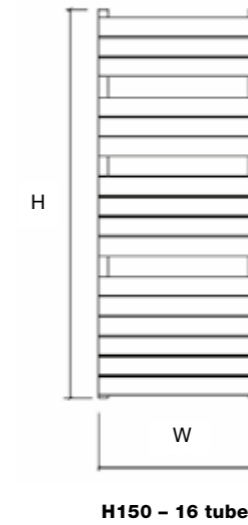

MAIN IMAGE: Shown in May Green RAL 6017 with Essential Square Angled Valves in Chrome
 INSET IMAGE: Shown in Anthracite 7016 Texture

MATERIAL
Mild steel

DELIVERY
All Items in bold
7-10 working days

5 YEAR GUARANTEE

FOR MORE INFORMATION
including fitting instructions, visit our website or scan the QR code

Wall to front face = 105mm
Wall to pipe centre = 70mm

TECHNICAL INFORMATION
STANDARD CONNECTIONS 1/2"
F = Flow R = Return P = Plug V = Vent

MODEL	HEIGHT (mm)	WIDTH (mm)	PIPE CENTRES (mm)	WATTS Δt 50°C	BTUs Δt 50°C	ELECTRIC ELEMENT WATTAGE	WHITE (inc VAT)	ANTHRACITE 7016 TEXTURE (inc VAT)	RAL COLOUR / FINISHES (inc VAT)	WEIGHT (kgs)
TOT 50/80	750	486	450	567	1935	300	£415.20	£538.80	£538.80	10
TOT 50/120	1200	486	450	718	2450	600	£484.80	£628.80	£628.80	15
TOT 50/150	1440	486	450	865	2951	600	£640.80	£830.40	£830.40	19
TOT 50/180	1720	486	450	1169	3989	900	£748.80	£974.40	£974.40	23
TOT 60/80	750	586	550	680	2320	600	£424.80	£550.80	£550.80	12
TOT 60/120	1200	586	550	860	2934	600	£506.40	£657.60	£657.60	17
TOT 60/150	1440	586	550	1048	3576	900	£663.60	£864.00	£864.00	22
TOT 60/180	1720	586	550	1395	4760	900	£788.40	£1,024.80	£1,024.80	27
TOT 75/80	750	746	710	813	2774	600	£475.20	£616.80	£616.80	15
TOT 75/120	1200	746	710	1096	3740	900	£553.20	£718.80	£718.80	21
TOT 75/150	1440	746	710	1279	4364	900	£710.40	£922.80	£922.80	27
TOT 75/180	1720	746	710	1692	5773	900	£849.60	£1,102.80	£1,102.80	33