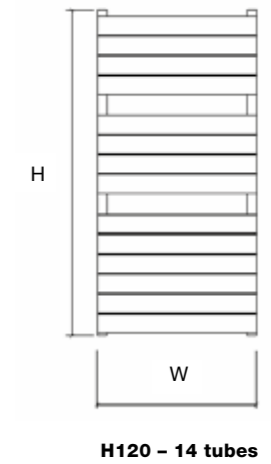

FOR MORE INFORMATION
including fitting instructions, visit our website or scan the QR code

Wall to front face = 105mm
Wall to pipe centre = 70mm

TECHNICAL INFORMATION
STANDARD CONNECTIONS 1/2"
F = Flow R = Return P = Plug V = Vent

MODEL	HEIGHT (mm)	WIDTH (mm)	PIPE CENTRES (mm)	WATTS Δt 50°C	BTUs Δt 50°C	ELECTRIC ELEMENT WATTAGE	WHITE (inc VAT)	ANTHRACITE 7016 TEXTURE (inc VAT)	RAL COLOUR / FINISHES (inc VAT)	WEIGHT (kgs)
TOT 50/80	750	486	450	567	1935	300	£415.20	£538.80	£538.80	10
TOT 50/120	1200	486	450	718	2450	600	£484.80	£628.80	£628.80	15
TOT 50/150	1440	486	450	865	2951	600	£640.80	£830.40	£830.40	19
TOT 50/180	1720	486	450	1169	3989	900	£748.80	£974.40	£974.40	23
TOT 60/80	750	586	550	680	2320	600	£424.80	£550.80	£550.80	12
TOT 60/120	1200	586	550	860	2934	600	£506.40	£657.60	£657.60	17
TOT 60/150	1440	586	550	1048	3576	900	£663.60	£864.00	£864.00	22
TOT 60/180	1720	586	550	1395	4760	900	£788.40	£1,024.80	£1,024.80	27
TOT 75/80	750	746	710	813	2774	600	£475.20	£616.80	£616.80	15
TOT 75/120	1200	746	710	1096	3740	900	£553.20	£718.80	£718.80	21
TOT 75/150	1440	746	710	1279	4364	900	£710.40	£922.80	£922.80	27
TOT 75/180	1720	746	710	1692	5773	900	£849.60	£1,102.80	£1,102.80	33