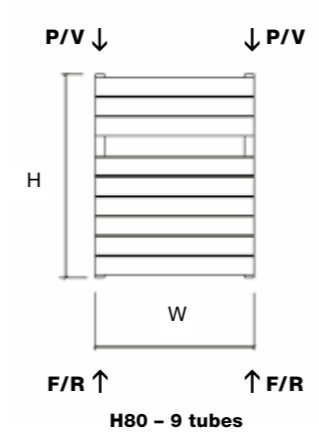

MAIN IMAGE: Shown in May Green RAL 6017 with Essential Square Angled Valves in Chrome
 INSET IMAGE: Shown in Anthracite 7016 Texture

MATERIAL
Mild steel

DELIVERY
All Items in bold
7-10 working days

5 YEAR GUARANTEE

FOR MORE INFORMATION
including fitting instructions, visit our website or scan the QR code

Wall to front face = 105mm
Wall to pipe centre = 70mm

TECHNICAL INFORMATION
STANDARD CONNECTIONS 1/2"
F = Flow R = Return P = Plug V = Vent

MODEL	HEIGHT (mm)	WIDTH (mm)	PIPE CENTRES (mm)	WATTS Δt 50°C	BTUs Δt 50°C	ELECTRIC ELEMENT WATTAGE	WHITE (inc VAT)	ANTHRACITE 7016 TEXTURE (inc VAT)	RAL COLOUR / FINISHES (inc VAT)	WEIGHT (kgs)
TOT 50/80	750	486	450	567	1935	300	£415.20	£538.80	£538.80	10
TOT 50/120	1200	486	450	718	2450	600	£484.80	£628.80	£628.80	15
TOT 50/150	1440	486	450	865	2951	600	£640.80	£830.40	£830.40	19
TOT 50/180	1720	486	450	1169	3989	900	£748.80	£974.40	£974.40	23
TOT 60/80	750	586	550	680	2320	600	£424.80	£550.80	£550.80	12
TOT 60/120	1200	586	550	860	2934	600	£506.40	£657.60	£657.60	17
TOT 60/150	1440	586	550	1048	3576	900	£663.60	£864.00	£864.00	22
TOT 60/180	1720	586	550	1395	4760	900	£788.40	£1,024.80	£1,024.80	27
TOT 75/80	750	746	710	813	2774	600	£475.20	£616.80	£616.80	15
TOT 75/120	1200	746	710	1096	3740	900	£553.20	£718.80	£718.80	21
TOT 75/150	1440	746	710	1279	4364	900	£710.40	£922.80	£922.80	27
TOT 75/180	1720	746	710	1692	5773	900	£849.60	£1,102.80	£1,102.80	33