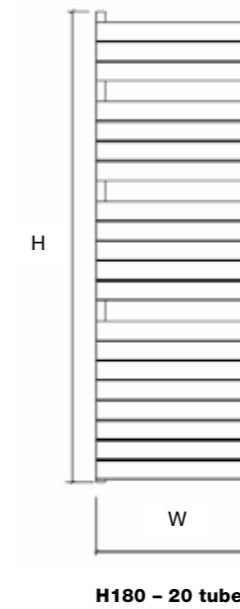

MAIN IMAGE: Shown in May Green RAL 6017 with Essential Square Angled Valves in Chrome
 INSET IMAGE: Shown in Anthracite 7016 Texture

MATERIAL
Mild steel

DELIVERY
All Items in bold
7-10 working days

5 YEAR GUARANTEE

FOR MORE INFORMATION
including fitting instructions, visit our website or scan the QR code

Wall to front face = 105mm
Wall to pipe centre = 70mm

TECHNICAL INFORMATION
STANDARD CONNECTIONS 1/2"
F = Flow R = Return P = Plug V = Vent

MODEL	HEIGHT (mm)	WIDTH (mm)	PIPE CENTRES (mm)	WATTS Δt 50°C	BTUs Δt 50°C	ELECTRIC ELEMENT WATTAGE	WHITE (inc VAT)	ANTHRACITE 7016 TEXTURE (inc VAT)	RAL COLOUR / FINISHES (inc VAT)	WEIGHT (kgs)
TOT 50/80	750	486	450	567	1935	300	£415.20	£538.80	£538.80	10
TOT 50/120	1200	486	450	718	2450	600	£484.80	£628.80	£628.80	15
TOT 50/150	1440	486	450	865	2951	600	£640.80	£830.40	£830.40	19
TOT 50/180	1720	486	450	1169	3989	900	£748.80	£974.40	£974.40	23
TOT 60/80	750	586	550	680	2320	600	£424.80	£550.80	£550.80	12
TOT 60/120	1200	586	550	860	2934	600	£506.40	£657.60	£657.60	17
TOT 60/150	1440	586	550	1048	3576	900	£663.60	£864.00	£864.00	22
TOT 60/180	1720	586	550	1395	4760	900	£788.40	£1,024.80	£1,024.80	27
TOT 75/80	750	746	710	813	2774	600	£475.20	£616.80	£616.80	15
TOT 75/120	1200	746	710	1096	3740	900	£553.20	£718.80	£718.80	21
TOT 75/150	1440	746	710	1279	4364	900	£710.40	£922.80	£922.80	27
TOT 75/180	1720	746	710	1692	5773	900	£849.60	£1,102.80	£1,102.80	33