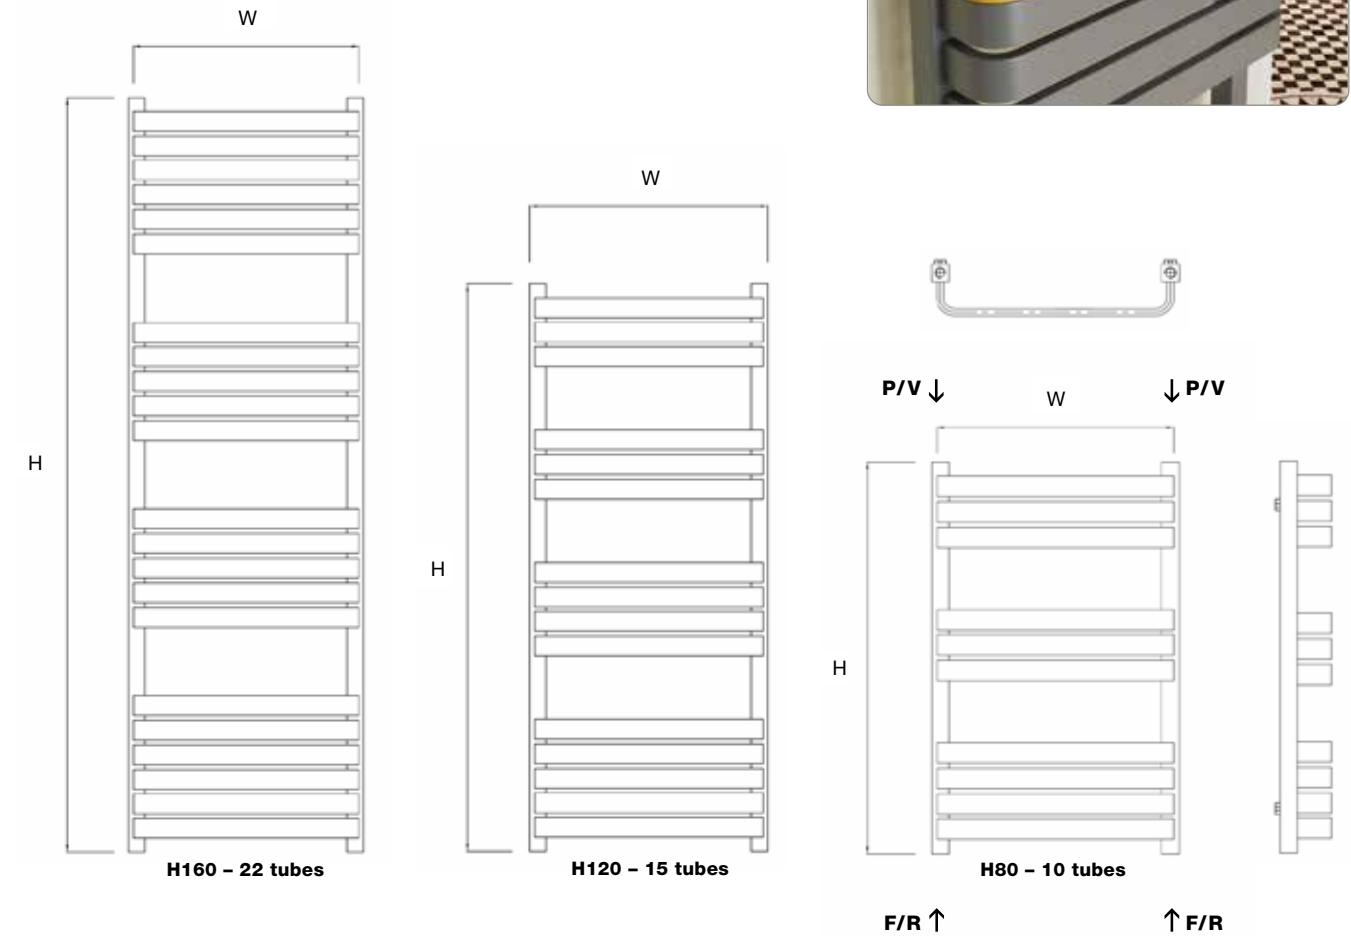

MAIN AND INSET IMAGE: Tesoro shown in Infinity Steel with additional Oak veneered shelves and Essential Angled Valves in Chrome

MATERIAL
Mild steel

DELIVERY
All Items in bold next working day

5 YEAR GUARANTEE

FOR MORE INFORMATION
including fitting instructions, visit our website or scan the QR code

Wall to front face = 155-165mm
Wall to pipe centre = 60-70mm

TECHNICAL INFORMATION
STANDARD CONNECTIONS 1/2"
F = Flow **R** = Return **P** = Plug **V** = Vent

MODEL	HEIGHT (mm)	WIDTH (mm)	PIPE CENTRES (mm)	WATTS Δt 50°C	BTUs Δt 50°C	ELECTRIC ELEMENT WATTAGE	WHITE / ANTHRACITE (inc VAT)	RAL COLOUR / FINISHES (inc VAT)	INFINITY STEEL (inc VAT)	WEIGHT (kgs)
Tesoro 50/80	800	500	465	523	1785	300	£302.40	£394.80	£460.80	10
Tesoro 50/120	1200	500	465	785	2678	600	£420.00	£546.00	£678.00	14
Tesoro 50/160	1600	500	465	1126	3844	900	£596.40	£775.20	£896.40	20