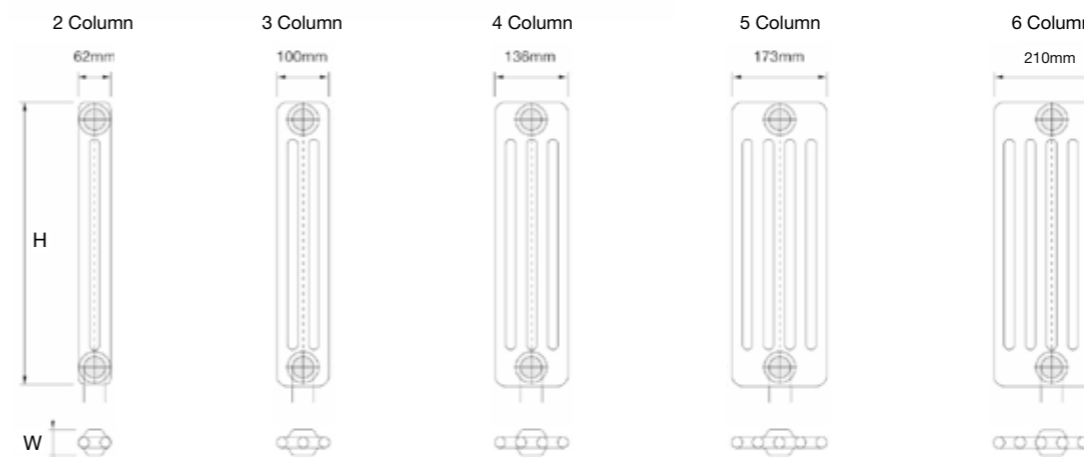

MAIN IMAGE: Shown in Red Lilac RAL 4001 with Enzo Angled TRV in Antique Brass
INSET IMAGE: Shown in M02 Historic Copper

MATERIAL
Mild steel

DELIVERY
5-7 weeks

5 YEAR GUARANTEE

FOR MORE INFORMATION
including fitting instructions, visit our website or scan the QR code

For the most accurate and current lead times, please contact the sales team.

TECHNICAL INFORMATION
 STANDARD CONNECTIONS 1/2"
F = Flow **R** = Return **P** = Plug **V** = Vent
PIPE CENTRES
 = radiator width + valves

The Modus Made to Measure range is available in:

Five column depths, four available fixings, 1/2" or 3/4" tappings with various flow configurations and any RAL colour or finish shown on page 149-150 of this brochure. Standard comes with 1/2" bottom opposite end connections and finished in RAL 9016 (White). All preferences must be specified at time of order – diverter, plug, vent and wall brackets are included in the price. Each Modus section regardless of column size is 46mm wide.

For example: you require a Modus with an output of 6000 Btu to heat your room

1 You have chosen your column depth of 4 columns. 2 Chosen your height of 500mm. 3 Calculated your required number of sections (4.500 = 247 Btu, 6000 / 247 = 25 sections). 4 Decided on wall brackets. 5 With 1/2" bottom opposite end connections as standard in RAL 9016 (white). So, to meet your requirements you would need to order: Modus 4.500 x 25 sections in RAL 9016 (white) with wall brackets and 1/2" bottom opposite end connections. Output will be 6175 Btu (25 sections x 247 Btu) Length will be 1174mm (25 sections x 46mm per section + 24mm for reducing bushes).