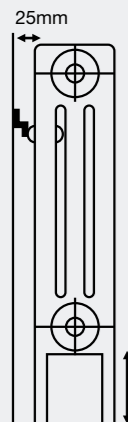

Welded Feet