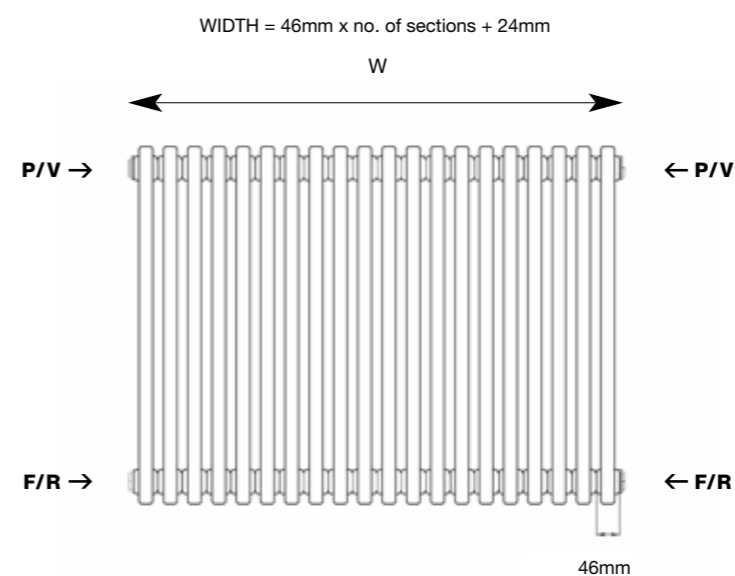

MAIN IMAGE: Shown in Red Lilac RAL 4001 with Enzo Angled TRV in Antique Brass
INSET IMAGE: Shown in M02 Historic Copper

MATERIAL
Mild steel

DELIVERY
5-7 weeks

5 YEAR GUARANTEE

FOR MORE INFORMATION
including fitting instructions, visit our website or scan the QR code

For the most accurate and current lead times, please contact the sales team.

TECHNICAL INFORMATION
 STANDARD CONNECTIONS 1/2"
F = Flow **R** = Return **P** = Plug **V** = Vent
PIPE CENTRES
 = radiator width + valves

The Modus Made to Measure range is available in:

Five column depths, four available fixings, 1/2" or 3/4" tappings with various flow configurations and any RAL colour or finish shown on page 149-150 of this brochure. Standard comes with 1/2" bottom opposite end connections and finished in RAL 9016 (White). All preferences must be specified at time of order – diverter, plug, vent and wall brackets are included in the price. Each Modus section regardless of column size is 46mm wide.

For example: you require a Modus with an output of 6000 Btu to heat your room

1 You have chosen your column depth of 4 columns. 2 Chosen your height of 500mm. 3 Calculated your required number of sections (4.500 = 247 Btu, 6000 / 247 = 25 sections). 4 Decided on wall brackets. 5 With 1/2" bottom opposite end connections as standard in RAL 9016 (white). So, to meet your requirements you would need to order: Modus 4.500 x 25 sections in RAL 9016 (white) with wall brackets and 1/2" bottom opposite end connections. Output will be 6175 Btu (25 sections x 247 Btu) Length will be 1174mm (25 sections x 46mm per section + 24mm for reducing bushes).