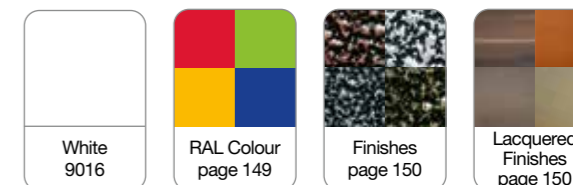

Specifying your Modus Made to Measure radiator:

1. 1 Choose column depth. 2 Choose height (H). 3 Calculate number of sections – to do this, take the Btu output of chosen section and height from spec table, then divide your required output by this number.
2. 4 Choose fixings. 5 Specify if different from standard 1/2" bottom opposite end connections in RAL 9016 (white).

For example: you require a Modus with an output of 6000 Btu to heat your room

1 You have chosen your column depth of 4 columns. 2 Chosen your height of 500mm. 3 Calculated your required number of sections (4.500 = 247 Btu, 6000 / 247 = 25 sections). 4 Decided on wall brackets. 5 With 1/2" bottom opposite end connections as standard in RAL 9016 (white). So, to meet your requirements you would need to order: Modus 4.500 x 25 sections in RAL 9016 (white) with wall brackets and 1/2" bottom opposite end connections. Output will be 6175 Btu (25 sections x 247 Btu) Length will be 1174mm (25 sections x 46mm per section + 24mm for reducing bushes).

VALVES & ACCESSORIES
(please see pages 141-148)

Available in the following finishes: