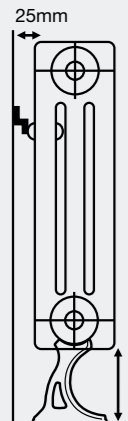

BRACKETS FOR MODUS

MATERIAL
Mild steel

DELIVERY
5-7 weeks

5 YEAR
GUARANTEE

FOR MORE INFORMATION
including fitting instructions, visit
our website or scan the QR code

For the most accurate and current lead times, please contact the sales team.

WALL BRACKETS FOR MODUS

(Wall Brackets are included in the price as standard)

Additional Wall Brackets are available
at **£52.80** per set.

(all prices shown are inc VAT)

FLOOR BRACKETS FOR MODUS

(only available in white)

Floor Brackets 4-20 sections (2 brackets) **£84.00**

Floor Brackets 21-40 sections (3 brackets) **£126.00**

Floor Brackets 41+ sections (4 brackets) **£168.00**

(all prices shown are inc VAT)

Cast Feet

CAST FOOT FOR MODUS

(not available in the lacquered range)

Cast Feet 4-20 sections (2 feet) **£84.00**

Cast Feet 21-40 sections (3 feet) **£126.00**

Cast Feet 41+ sections (4 feet) **£168.00**

(all prices shown are inc VAT)

SLIP-ON FEET FOR MODUS

(only available for 2, 3 & 4 column)

Slip-on Feet 4-20 sections (2 feet) **£84.00**

Slip-on Feet 21-40 sections (3 feet) **£126.00**

Slip-on Feet 41+ sections (4 feet) **£168.00**

(all prices shown are inc VAT)

WELDED FEET FOR MODUS

(only available with made to measure range)

Welded Feet 4-20 sections (2 feet) **£168.00**

Welded Feet 21-40 sections (3 feet) **£252.00**

Welded Feet 41+ sections (4 feet) **£336.00**

(all prices shown are inc VAT)

OPTIONAL TOWEL BAR IN WHITE OR CHROME

+ **£164.40** (322mm to fit 9 section and above)

ADDITIONAL EXTRAS:
Underneath Connections + £189.00

When ordering with feet between 21 and 40 sections, we recommend that you
order an odd number of sections as these are supplied with three fixings.