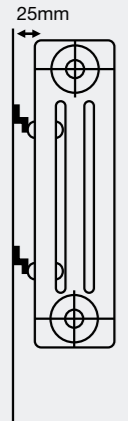

BRACKETS FOR MODUS

MATERIAL
Mild steel

DELIVERY
5-7 weeks

5 YEAR
GUARANTEE

FOR MORE INFORMATION
including fitting instructions, visit
our website or scan the QR code

For the most accurate and current lead times, please contact the sales team.

Wall Brackets