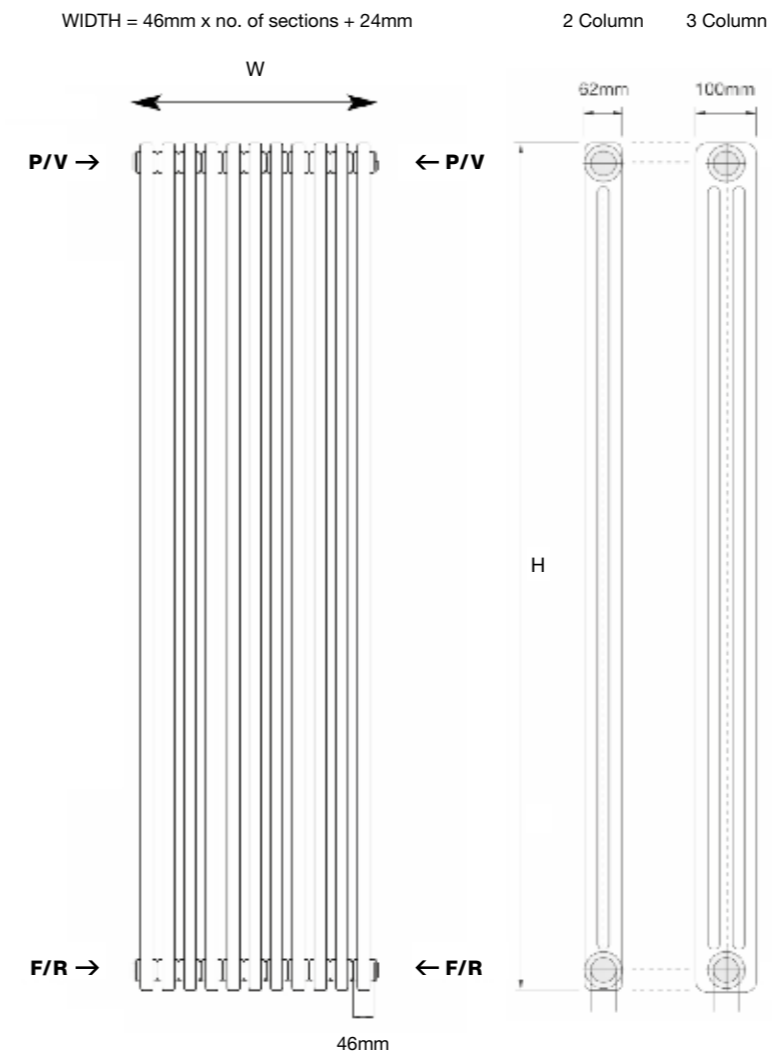

**5 YEAR GUARANTEE**

**FOR MORE INFORMATION**  
including fitting instructions, visit our website or scan the QR code

**TECHNICAL INFORMATION**  
STANDARD CONNECTIONS 1/2"  
**F** = Flow **R** = Return **P** = Plug **V** = Vent  
**PIPE CENTRES**  
= radiator width + valves

MODEL	HEIGHT (mm)	WIDTH (mm)	WATTS Δt 50°C	BTUs Δt 50°C	WHITE (inc VAT)	ANTHRACITE 7016 TEXTURE (inc VAT)	RAL COLOUR / FINISHES (inc VAT)	WEIGHT (kgs)
<b>2 COLUMN</b>								
Modus-ST2.1800/6	1800	300	750	2559	<b>£259.20</b>	<b>£312.00</b>	£334.80	18
Modus-ST2.1800/8	1800	392	1000	3412	<b>£338.40</b>	<b>£406.80</b>	£438.00	24
Modus-ST2.1800/11	1800	530	1375	4697	<b>£465.60</b>	<b>£559.20</b>	£602.40	33
<b>3 COLUMN</b>								
Modus-ST3.1800/6	1800	300	1020	3480	<b>£320.40</b>	<b>£385.20</b>	£416.40	24
Modus-ST3.1800/8	1800	392	1360	4640	<b>£418.80</b>	<b>£502.80</b>	£544.80	32
Modus-ST3.1800/11	1800	530	1870	6380	<b>£576.00</b>	<b>£693.60</b>	£750.00	44