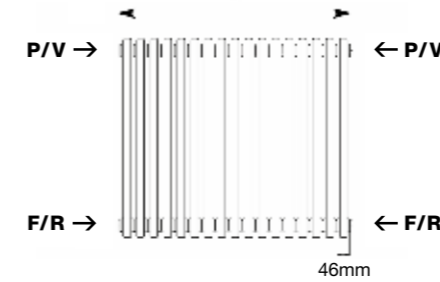

TECHNICAL INFORMATION
STANDARD CONNECTIONS 1/2"
F = Flow **R** = Return **P** = Plug **V** = Vent
PIPE CENTRES
= radiator width + valves

WIDTH = 46mm x no. of sections + 24mm
W