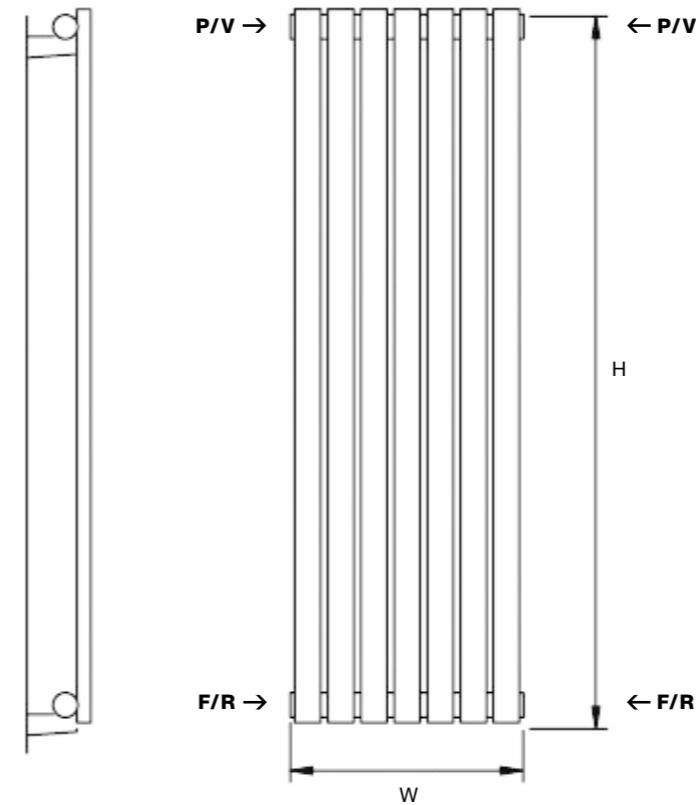

MAIN IMAGE: Shown in Copper Lacquer with Essential Corner TRV in Chrome

MATERIAL
Stainless steel
Grade 304

DELIVERY
All Items 7-10
working days

25 YEAR
GUARANTEE

i FOR MORE INFORMATION
including fitting instructions, visit
our website or scan the QR code

TECHNICAL INFORMATION

STANDARD CONNECTIONS 1/2"

F = Flow **R** = Return **P** = Plug **V** = Vent

PIPE CENTRES

Vertical = radiator width + valves

VERTICAL

Black Nickel Lacquer

Copper Lacquer

Wall to front face = 105mm
Wall to pipe centre = 65mm

| MODEL | HEIGHT (mm) | WIDTH (mm) | WATTS Δt 50°C | BTUs Δt 50°C | COPPER LACQUER (inc VAT) | BLACK NICKEL LACQUER (inc VAT) | WEIGHT (kgs) |
|--------------|-------------|------------|---------------|--------------|--------------------------|--------------------------------|--------------|
| Denali 180/5 | 1800 | 295 | 640 | 2184 | £754.80 | £754.80 | 15 |
| Denali 180/7 | 1800 | 413 | 895 | 3054 | £1,008.00 | £1,008.00 | 20 |

* 7-10 working days delivery

VALVES & ACCESSORIES
(please see pages 141-148)

ADDITIONAL EXTRAS:
Towel Bar to fit 295 & 413 wide in Chrome + £79.20
Grip Peg in White or Chrome + £33.60
VIP Hook in White or Chrome + £44.40