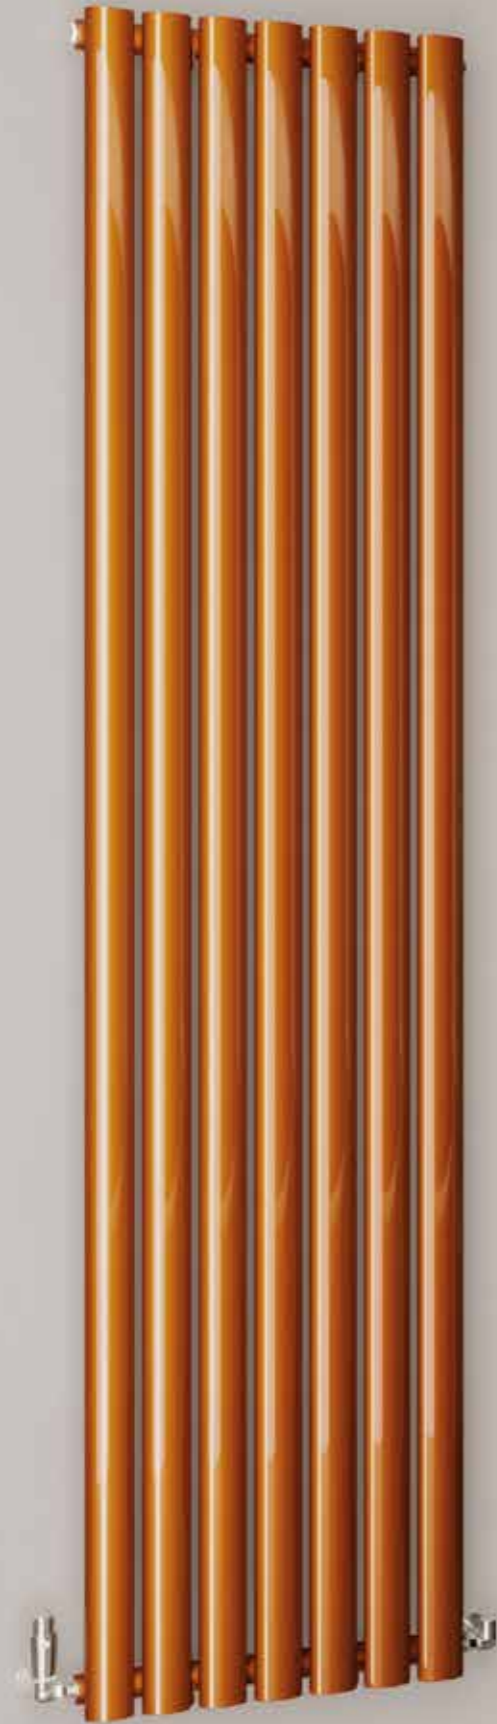

MAIN IMAGE: Shown in Copper Lacquer with Essential Corner TRV in Chrome

MATERIAL
Stainless steel
Grade 304

DELIVERY
All Items 7-10
working days

25 YEAR
GUARANTEE

i FOR MORE INFORMATION
including fitting instructions, visit
our website or scan the QR code

TECHNICAL INFORMATION

STANDARD CONNECTIONS 1/2"

F = Flow **R** = Return **P** = Plug **V** = Vent

PIPE CENTRES

Vertical = radiator width + valves

VERTICAL

Black Nickel Lacquer

Copper Lacquer

Wall to front face = 105mm
Wall to pipe centre = 65mm

| MODEL | HEIGHT (mm) | WIDTH (mm) | WATTS Δt 50°C | BTUs Δt 50°C | COPPER LACQUER (inc VAT) | BLACK NICKEL LACQUER (inc VAT) | WEIGHT (kgs) |
|--------------|-------------|------------|---------------|--------------|--------------------------|--------------------------------|--------------|
| Denali 180/5 | 1800 | 295 | 640 | 2184 | £754.80 | £754.80 | 15 |
| Denali 180/7 | 1800 | 413 | 895 | 3054 | £1,008.00 | £1,008.00 | 20 |

* 7-10 working days delivery

VALVES & ACCESSORIES
(please see pages 141-148)

ADDITIONAL EXTRAS:
Towel Bar to fit 295 & 413 wide in Chrome + £79.20
Grip Peg in White or Chrome + £33.60
VIP Hook in White or Chrome + £44.40