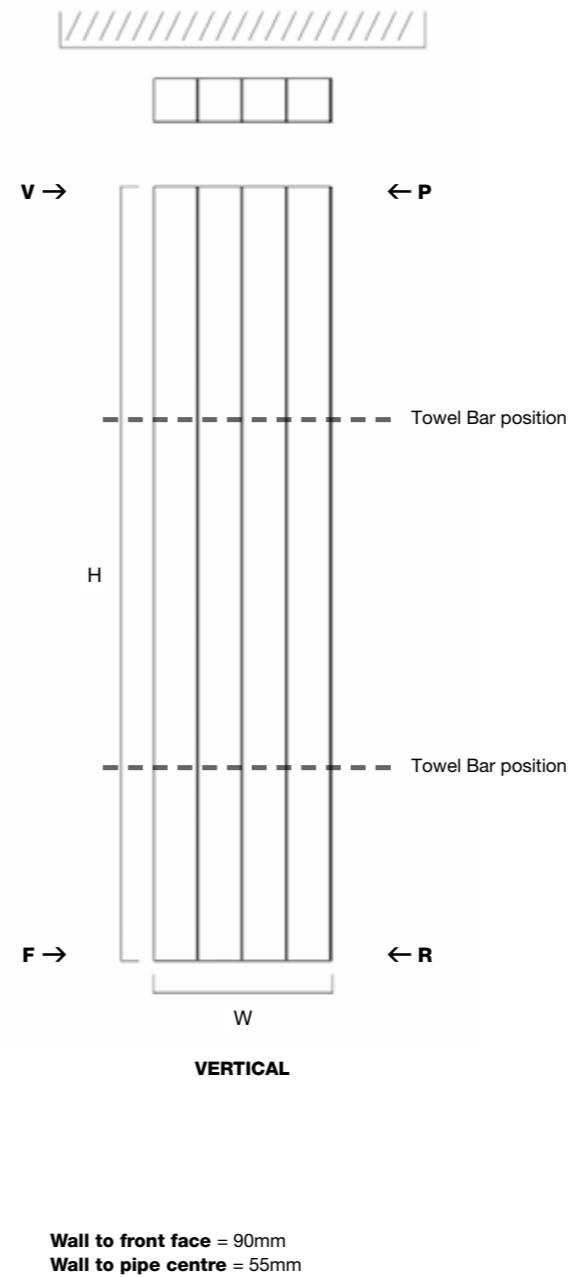

**100%
RECYCLED
ALUMINIUM**

MAIN IMAGE: Shown in Anthracite RAL 7016 Matt with additional Towel Bars and Essential Angled Valves in Chrome
INSET IMAGE: Shown in White RAL 9016 Matt

LOW WATER CONTENT

MATERIAL
Aluminium

DELIVERY
Next working day

5 YEAR GUARANTEE

FOR MORE INFORMATION
including fitting instructions, visit our website or scan the QR code

TECHNICAL INFORMATION

STANDARD CONNECTIONS 1/2"

F = Flow **R** = Return **P** = Plug **V** = Vent

PIPE CENTRES

Vertical = radiator width + valves

Horizontal = radiator width + valves

MODEL	HEIGHT (mm)	WIDTH (mm)	WATTS Δt 50°C	BTUs Δt 50°C	WHITE MATT (inc VAT)	ANTHRACITE 7016 MATT (inc VAT)	WEIGHT (kgs)
VERTICAL							
Vela 190/3	1900	363	843	2876	£810.00	£810.00	20
Vela 190/4	1900	485	1124	3835	£1,030.80	£1,030.80	26
HORIZONTAL							
Vela 60/3	600	363	318	1085	£528.00	£528.00	6
Vela 60/5	600	606	530	1808	£804.00	£804.00	10
Vela 60/7	600	849	742	2532	£1,076.40	£1,076.40	14
Vela 60/9	600	1092	954	3255	£1,352.40	£1,352.40	18

* Next working day delivery

VALVES & ACCESSORIES
(please see pages 141-148)

ADDITIONAL EXTRAS:
Additional Towel Bar in Polished.
Sizes 367mm & 488mm + **£170.40**

Available in the following finishes:

VELA
Vertical & Horizontal