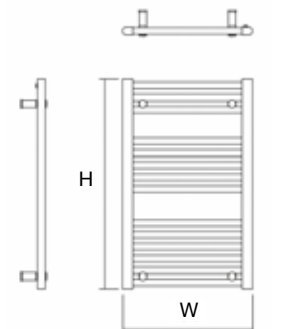

MAIN IMAGE: Shown in Chrome with Essential Corner TRV in Chrome  
 INSET IMAGE: Shown in Chrome

**MATERIAL**  
Mild steel

**DELIVERY**  
All Items in bold next working day

**5 YEAR GUARANTEE**

**FOR MORE INFORMATION**  
including fitting instructions, visit our website or scan the QR code

**H100 - 19 tubes**

**H80 - 14 tubes**

**H180 - 34 tubes**

**H150 - 28 tubes**

**H120 - 22 tubes**

**TECHNICAL INFORMATION**

STANDARD CONNECTIONS 1/2"

**F** = Flow **R** = Return

Wall to front face = 87-97mm  
 Wall to pipe centre = 78-88mm

**Please note:** Chrome finish reduces output by up to 20%

MODEL	HEIGHT (mm)	WIDTH (mm)	PIPE CENTRES (mm)	WATTS Δt 50°C	BTUs Δt 50°C	ELECTRIC ELEMENT WATTAGE	WHITE (inc VAT)	CHROME (inc VAT)	RAL COLOUR / FINISHES (inc VAT)	WEIGHT (kgs)
Metro 30/80	800	300	255	325	1109	300	<b>£82.80</b>	<b>£106.80</b>	£199.20	5
Metro 30/120	1200	300	255	490	1672	300	<b>£111.60</b>	<b>£144.00</b>	£229.20	8
Metro 40/80	800	400	355	370	1263	300	<b>£92.40</b>	<b>£128.40</b>	£208.80	6
Metro 40/120	1200	400	355	530	1809	300	<b>£122.40</b>	<b>£180.00</b>	£240.00	9
Metro 40/180	1800	400	355	840	2866	900	<b>£175.20</b>	<b>£246.00</b>	£291.60	13
Metro 50/80	800	500	455	420	1433	300	<b>£99.60</b>	<b>£133.20</b>	£216.00	7
Metro 50/100	1000	500	455	538	1836	300	-	<b>£170.40</b>	-	9
Metro 50/120	1200	500	455	600	2047	600	<b>£133.20</b>	<b>£188.40</b>	£248.40	11
Metro 50/150	1500	500	455	750	2559	600	<b>£148.80</b>	<b>£242.40</b>	£266.40	13
Metro 50/180	1800	500	455	925	3156	900	<b>£193.20</b>	<b>£283.20</b>	£310.80	16
Metro 60/80	800	600	555	445	1518	300	<b>£110.40</b>	<b>£148.80</b>	£226.80	8
Metro 60/100	1000	600	555	589	2010	600	-	<b>£187.20</b>	-	10
Metro 60/120	1200	600	555	710	2422	600	<b>£145.20</b>	<b>£208.80</b>	£261.60	12
Metro 60/150	1500	600	555	900	3070	600	<b>£163.20</b>	<b>£271.20</b>	£280.80	15
Metro 60/180	1800	600	555	1107	3777	900	<b>£225.60</b>	<b>£316.80</b>	£342.00	18