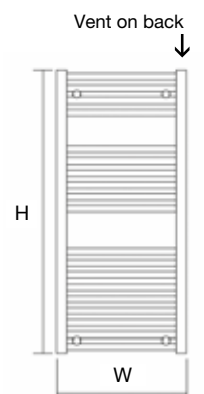

MAIN IMAGE: Shown in Chrome with Essential Corner TRV in Chrome  
 INSET IMAGE: Shown in Chrome

**MATERIAL**  
Mild steel

**DELIVERY**  
All Items in bold next working day

**5 YEAR GUARANTEE**

**FOR MORE INFORMATION**  
including fitting instructions, visit our website or scan the QR code

**H100 - 19 tubes**

**H80 - 14 tubes**

**H180 - 34 tubes**

**H150 - 28 tubes**

**H120 - 22 tubes**

**TECHNICAL INFORMATION**

STANDARD CONNECTIONS 1/2"

**F** = Flow **R** = Return

Wall to front face = 87-97mm  
 Wall to pipe centre = 78-88mm

**Please note:** Chrome finish reduces output by up to 20%

MODEL	HEIGHT (mm)	WIDTH (mm)	PIPE CENTRES (mm)	WATTS Δt 50°C	BTUs Δt 50°C	ELECTRIC ELEMENT WATTAGE	WHITE (inc VAT)	CHROME (inc VAT)	RAL COLOUR / FINISHES (inc VAT)	WEIGHT (kgs)
Metro 30/80	800	300	255	325	1109	300	<b>£82.80</b>	<b>£106.80</b>	£199.20	5
Metro 30/120	1200	300	255	490	1672	300	<b>£111.60</b>	<b>£144.00</b>	£229.20	8
Metro 40/80	800	400	355	370	1263	300	<b>£92.40</b>	<b>£128.40</b>	£208.80	6
Metro 40/120	1200	400	355	530	1809	300	<b>£122.40</b>	<b>£180.00</b>	£240.00	9
Metro 40/180	1800	400	355	840	2866	900	<b>£175.20</b>	<b>£246.00</b>	£291.60	13
Metro 50/80	800	500	455	420	1433	300	<b>£99.60</b>	<b>£133.20</b>	£216.00	7
Metro 50/100	1000	500	455	538	1836	300	-	<b>£170.40</b>	-	9
Metro 50/120	1200	500	455	600	2047	600	<b>£133.20</b>	<b>£188.40</b>	£248.40	11
Metro 50/150	1500	500	455	750	2559	600	<b>£148.80</b>	<b>£242.40</b>	£266.40	13
Metro 50/180	1800	500	455	925	3156	900	<b>£193.20</b>	<b>£283.20</b>	£310.80	16
Metro 60/80	800	600	555	445	1518	300	<b>£110.40</b>	<b>£148.80</b>	£226.80	8
Metro 60/100	1000	600	555	589	2010	600	-	<b>£187.20</b>	-	10
Metro 60/120	1200	600	555	710	2422	600	<b>£145.20</b>	<b>£208.80</b>	£261.60	12
Metro 60/150	1500	600	555	900	3070	600	<b>£163.20</b>	<b>£271.20</b>	£280.80	15
Metro 60/180	1800	600	555	1107	3777	900	<b>£225.60</b>	<b>£316.80</b>	£342.00	18