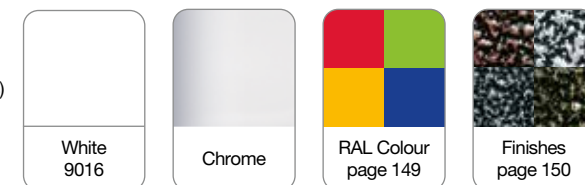

Wall to front face = 87-97mm  
 Wall to pipe centre = 78-88mm

**Please note:** Chrome finish reduces output by up to 20%

MODEL	HEIGHT (mm)	WIDTH (mm)	PIPE CENTRES (mm)	WATTS Δt 50°C	BTUs Δt 50°C	ELECTRIC ELEMENT WATTAGE	WHITE (inc VAT)	CHROME (inc VAT)	RAL COLOUR / FINISHES (inc VAT)	WEIGHT (kgs)
Metro 30/80	800	300	255	325	1109	300	<b>£82.80</b>	<b>£106.80</b>	£199.20	5
Metro 30/120	1200	300	255	490	1672	300	<b>£111.60</b>	<b>£144.00</b>	£229.20	8
Metro 40/80	800	400	355	370	1263	300	<b>£92.40</b>	<b>£128.40</b>	£208.80	6
Metro 40/120	1200	400	355	530	1809	300	<b>£122.40</b>	<b>£180.00</b>	£240.00	9
Metro 40/180	1800	400	355	840	2866	900	<b>£175.20</b>	<b>£246.00</b>	£291.60	13
Metro 50/80	800	500	455	420	1433	300	<b>£99.60</b>	<b>£133.20</b>	£216.00	7
Metro 50/100	1000	500	455	538	1836	300	-	<b>£170.40</b>	-	9
Metro 50/120	1200	500	455	600	2047	600	<b>£133.20</b>	<b>£188.40</b>	£248.40	11
Metro 50/150	1500	500	455	750	2559	600	<b>£148.80</b>	<b>£242.40</b>	£266.40	13
Metro 50/180	1800	500	455	925	3156	900	<b>£193.20</b>	<b>£283.20</b>	£310.80	16
Metro 60/80	800	600	555	445	1518	300	<b>£110.40</b>	<b>£148.80</b>	£226.80	8
Metro 60/100	1000	600	555	589	2010	600	-	<b>£187.20</b>	-	10
Metro 60/120	1200	600	555	710	2422	600	<b>£145.20</b>	<b>£208.80</b>	£261.60	12
Metro 60/150	1500	600	555	900	3070	600	<b>£163.20</b>	<b>£271.20</b>	£280.80	15
Metro 60/180	1800	600	555	1107	3777	900	<b>£225.60</b>	<b>£316.80</b>	£342.00	18

Available in the following finishes:

METRO

+ 96 (straight)