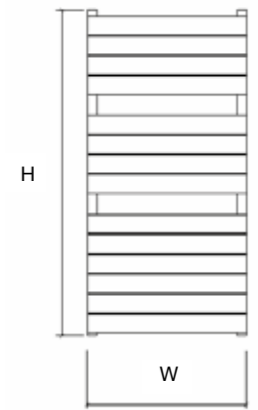

FOR MORE INFORMATION
including fitting instructions, visit our website or scan the QR code

Wall to front face = 105mm
Wall to pipe centre = 70mm

TECHNICAL INFORMATION
STANDARD CONNECTIONS 1/2"
F = Flow R = Return P = Plug V = Vent

H180 - 20 tubes

H150 - 16 tubes

H120 - 14 tubes

MODEL	HEIGHT (mm)	WIDTH (mm)	PIPE CENTRES (mm)	WATTS Δt 50°C	BTUs Δt 50°C	ELECTRIC ELEMENT WATTAGE	WHITE (inc VAT)	ANTHRACITE 7016 TEXTURE (inc VAT)	RAL COLOUR / FINISHES (inc VAT)	WEIGHT (kgs)
TOT 50/80	750	486	450	567	1935	300	£415.20	£538.80	£538.80	10
TOT 50/120	1200	486	450	718	2450	600	£484.80	£628.80	£628.80	15
TOT 50/150	1440	486	450	865	2951	600	£640.80	£830.40	£830.40	19
TOT 50/180	1720	486	450	1169	3989	900	£748.80	£974.40	£974.40	23
TOT 60/80	750	586	550	680	2320	600	£424.80	£550.80	£550.80	12
TOT 60/120	1200	586	550	860	2934	600	£506.40	£657.60	£657.60	17
TOT 60/150	1440	586	550	1048	3576	900	£663.60	£864.00	£864.00	22
TOT 60/180	1720	586	550	1395	4760	900	£788.40	£1,024.80	£1,024.80	27
TOT 75/80	750	746	710	813	2774	600	£475.20	£616.80	£616.80	15
TOT 75/120	1200	746	710	1096	3740	900	£553.20	£718.80	£718.80	21
TOT 75/150	1440	746	710	1279	4364	900	£710.40	£922.80	£922.80	27
TOT 75/180	1720	746	710	1692	5773	900	£849.60	£1,102.80	£1,102.80	33