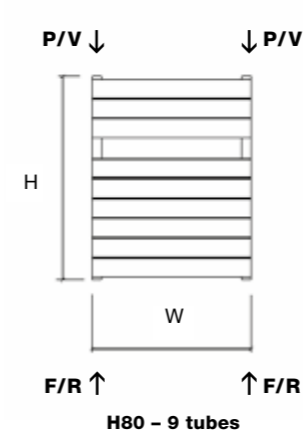

MAIN IMAGE: Shown in May Green RAL 6017 with Essential Square Angled Valves in Chrome
 INSET IMAGE: Shown in Anthracite 7016 Texture

MATERIAL
Mild steel

DELIVERY
All Items in bold
7-10 working days

5 YEAR GUARANTEE

FOR MORE INFORMATION
including fitting instructions, visit our website or scan the QR code

Wall to front face = 105mm
Wall to pipe centre = 70mm

TECHNICAL INFORMATION
STANDARD CONNECTIONS 1/2"
F = Flow R = Return P = Plug V = Vent

H180 - 20 tubes

H150 - 16 tubes

H120 - 14 tubes

MODEL	HEIGHT (mm)	WIDTH (mm)	PIPE CENTRES (mm)	WATTS Δt 50°C	BTUs Δt 50°C	ELECTRIC ELEMENT WATTAGE	WHITE (inc VAT)	ANTHRACITE 7016 TEXTURE (inc VAT)	RAL COLOUR / FINISHES (inc VAT)	WEIGHT (kgs)
TOT 50/80	750	486	450	567	1935	300	£415.20	£538.80	£538.80	10
TOT 50/120	1200	486	450	718	2450	600	£484.80	£628.80	£628.80	15
TOT 50/150	1440	486	450	865	2951	600	£640.80	£830.40	£830.40	19
TOT 50/180	1720	486	450	1169	3989	900	£748.80	£974.40	£974.40	23
TOT 60/80	750	586	550	680	2320	600	£424.80	£550.80	£550.80	12
TOT 60/120	1200	586	550	860	2934	600	£506.40	£657.60	£657.60	17
TOT 60/150	1440	586	550	1048	3576	900	£663.60	£864.00	£864.00	22
TOT 60/180	1720	586	550	1395	4760	900	£788.40	£1,024.80	£1,024.80	27
TOT 75/80	750	746	710	813	2774	600	£475.20	£616.80	£616.80	15
TOT 75/120	1200	746	710	1096	3740	900	£553.20	£718.80	£718.80	21
TOT 75/150	1440	746	710	1279	4364	900	£710.40	£922.80	£922.80	27
TOT 75/180	1720	746	710	1692	5773	900	£849.60	£1,102.80	£1,102.80	33