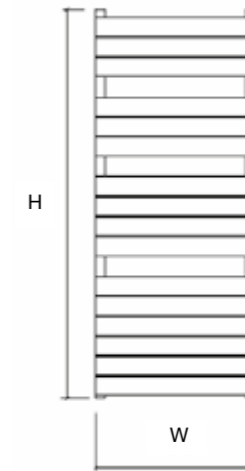

FOR MORE INFORMATION
including fitting instructions, visit our website or scan the QR code

Wall to front face = 105mm
Wall to pipe centre = 70mm

TECHNICAL INFORMATION
STANDARD CONNECTIONS 1/2"
F = Flow R = Return P = Plug V = Vent

H180 - 20 tubes

H150 - 16 tubes

H120 - 14 tubes

MODEL	HEIGHT (mm)	WIDTH (mm)	PIPE CENTRES (mm)	WATTS Δt 50°C	BTUs Δt 50°C	ELECTRIC ELEMENT WATTAGE	WHITE (inc VAT)	ANTHRACITE 7016 TEXTURE (inc VAT)	RAL COLOUR / FINISHES (inc VAT)	WEIGHT (kgs)
TOT 50/80	750	486	450	567	1935	300	£415.20	£538.80	£538.80	10
TOT 50/120	1200	486	450	718	2450	600	£484.80	£628.80	£628.80	15
TOT 50/150	1440	486	450	865	2951	600	£640.80	£830.40	£830.40	19
TOT 50/180	1720	486	450	1169	3989	900	£748.80	£974.40	£974.40	23
TOT 60/80	750	586	550	680	2320	600	£424.80	£550.80	£550.80	12
TOT 60/120	1200	586	550	860	2934	600	£506.40	£657.60	£657.60	17
TOT 60/150	1440	586	550	1048	3576	900	£663.60	£864.00	£864.00	22
TOT 60/180	1720	586	550	1395	4760	900	£788.40	£1,024.80	£1,024.80	27
TOT 75/80	750	746	710	813	2774	600	£475.20	£616.80	£616.80	15
TOT 75/120	1200	746	710	1096	3740	900	£553.20	£718.80	£718.80	21
TOT 75/150	1440	746	710	1279	4364	900	£710.40	£922.80	£922.80	27
TOT 75/180	1720	746	710	1692	5773	900	£849.60	£1,102.80	£1,102.80	33