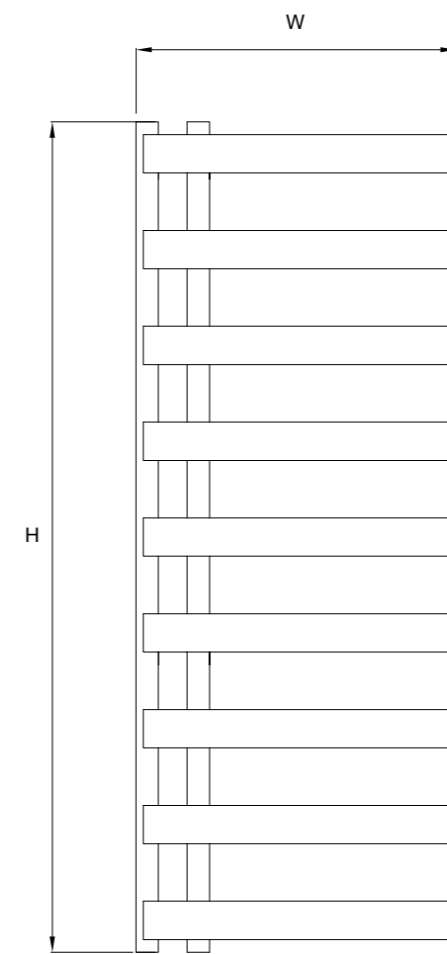

MAIN AND INSET IMAGE: Shown in Anthracite 7016 Texture with Essential Angled Valves in Chrome

MATERIAL
Mild steel

DELIVERY
All Items in bold next working day

5 YEAR GUARANTEE

FOR MORE INFORMATION
including fitting instructions, visit our website or scan the QR code

Wall to front face = 148-159mm
Wall to pipe centre = 64-75mm

TECHNICAL INFORMATION

STANDARD CONNECTIONS 1/2"

F = Flow **R** = Return **P** = Plug **V** = Vent

MODEL	HEIGHT (mm)	WIDTH (mm)	PIPE CENTRES (mm)	WATTS Δt 50°C	BTUs Δt 50°C	ELECTRIC ELEMENT WATTAGE	WHITE / ANTHRACITE (inc VAT)	RAL COLOUR / FINISHES (inc VAT)	WEIGHT (kgs)
Azura 50/80	850	500	80	520	1774	300	£289.20	£376.80	12
Azura 50/130	1300	500	80	784	2673	600	£406.80	£525.60	18