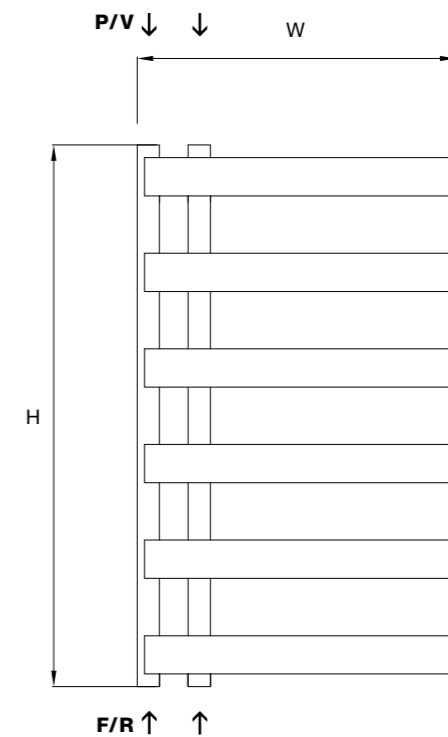

MAIN AND INSET IMAGE: Shown in Anthracite 7016 Texture with Essential Angled Valves in Chrome

MATERIAL
Mild steel

DELIVERY
All Items in bold next working day

5 YEAR GUARANTEE

FOR MORE INFORMATION
including fitting instructions, visit our website or scan the QR code

Wall to front face = 148-159mm
Wall to pipe centre = 64-75mm

TECHNICAL INFORMATION

STANDARD CONNECTIONS 1/2"

F = Flow **R** = Return **P** = Plug **V** = Vent

MODEL	HEIGHT (mm)	WIDTH (mm)	PIPE CENTRES (mm)	WATTS Δt 50°C	BTUs Δt 50°C	ELECTRIC ELEMENT WATTAGE	WHITE / ANTHRACITE (inc VAT)	RAL COLOUR / FINISHES (inc VAT)	WEIGHT (kgs)
Azura 50/80	850	500	80	520	1774	300	£289.20	£376.80	12
Azura 50/130	1300	500	80	784	2673	600	£406.80	£525.60	18