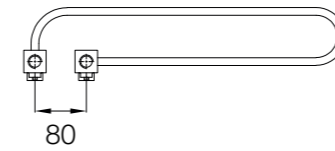

MAIN AND INSET IMAGE: Shown in Anthracite 7016 Texture with Essential Angled Valves in Chrome

MATERIAL
Mild steel

DELIVERY
All Items in bold next working day

5 YEAR GUARANTEE

FOR MORE INFORMATION
including fitting instructions, visit our website or scan the QR code

Wall to front face = 148-159mm
Wall to pipe centre = 64-75mm

TECHNICAL INFORMATION

STANDARD CONNECTIONS 1/2"

F = Flow **R** = Return **P** = Plug **V** = Vent

MODEL	HEIGHT (mm)	WIDTH (mm)	PIPE CENTRES (mm)	WATTS Δt 50°C	BTUs Δt 50°C	ELECTRIC ELEMENT WATTAGE	WHITE / ANTHRACITE (inc VAT)	RAL COLOUR / FINISHES (inc VAT)	WEIGHT (kgs)
Azura 50/80	850	500	80	520	1774	300	£289.20	£376.80	12
Azura 50/130	1300	500	80	784	2673	600	£406.80	£525.60	18