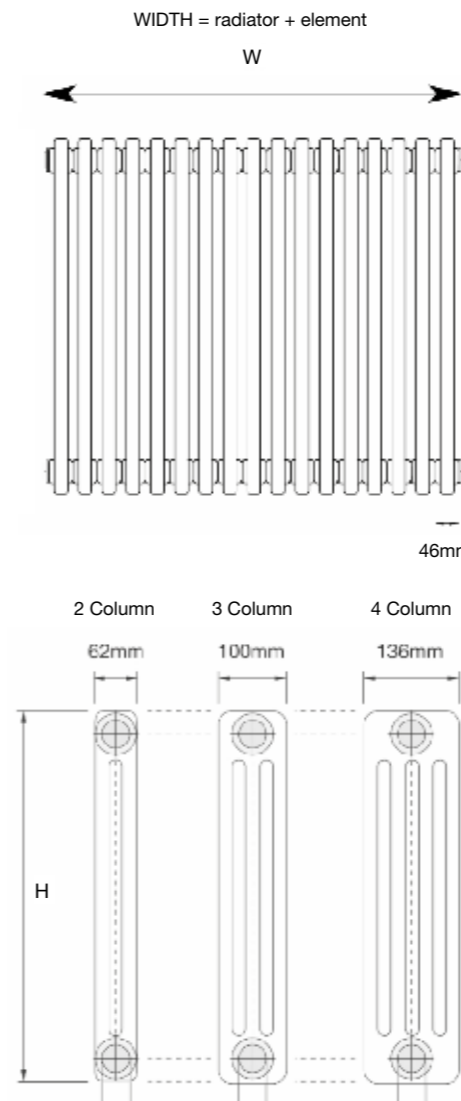

MAIN IMAGE: Shown in White RAL 9016 with H+H Element in White  
 INSET IMAGE: Shown in Anthracite 7016 Texture

**MATERIAL**  
Mild steel

**DELIVERY**  
All Items in bold next working day

**5 YEAR GUARANTEE**  
(2 years on element)

**FOR MORE INFORMATION**  
including fitting instructions, visit our website or scan the QR code

MODEL	HEIGHT (mm)	WIDTH (mm)	NO. OF SECTIONS	ELECTRIC ELEMENT WATTAGE	WHITE 9016 (inc VAT)	ANTHRACITE 7016 TEXTURE (inc VAT)	RAL COLOUR / FINISHES (inc VAT)	WEIGHT (kgs)
<b>2 COLUMN</b>								
Modus-E 2.600/13	600	692	13	600	<b>£574.80</b>	<b>£690.00</b>	£746.40	21
Modus-E 2.600/17	600	876	17	900	<b>£720.00</b>	<b>£864.00</b>	£937.20	27
Modus-E 2.600/21	600	1060	21	1200	<b>£867.60</b>	<b>£1,041.60</b>	£1,128.00	34
<b>3 COLUMN</b>								
Modus-E 3.600/13	600	692	13	900	<b>£608.40</b>	<b>£730.80</b>	£789.60	30
Modus-E 3.600/17	600	876	17	1200	<b>£769.20</b>	<b>£922.80</b>	£998.40	39
Modus-E 3.600/21	600	1060	21	1500	<b>£932.40</b>	<b>£1,118.40</b>	£1,213.20	49
<b>4 COLUMN</b>								
Modus-E 4.600/13	600	692	13	1200	<b>£657.60</b>	<b>£789.60</b>	£853.20	42
Modus-E 4.600/17	600	876	17	1500	<b>£843.60</b>	<b>£892.80</b>	£1,095.60	55
Modus-E 4.600/21	600	1060	21	2000	<b>£1,029.60</b>	<b>£1,236.00</b>	£1,339.20	67