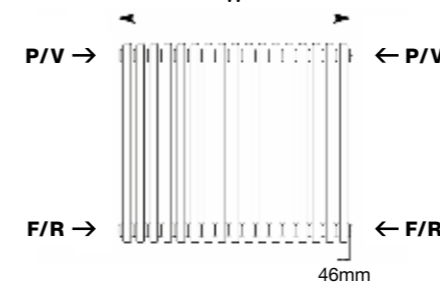

TECHNICAL INFORMATION
STANDARD CONNECTIONS 1/2"
F = Flow **R** = Return **P** = Plug **V** = Vent
PIPE CENTRES
= radiator width + valves

WIDTH = 46mm x no. of sections + 24mm
W