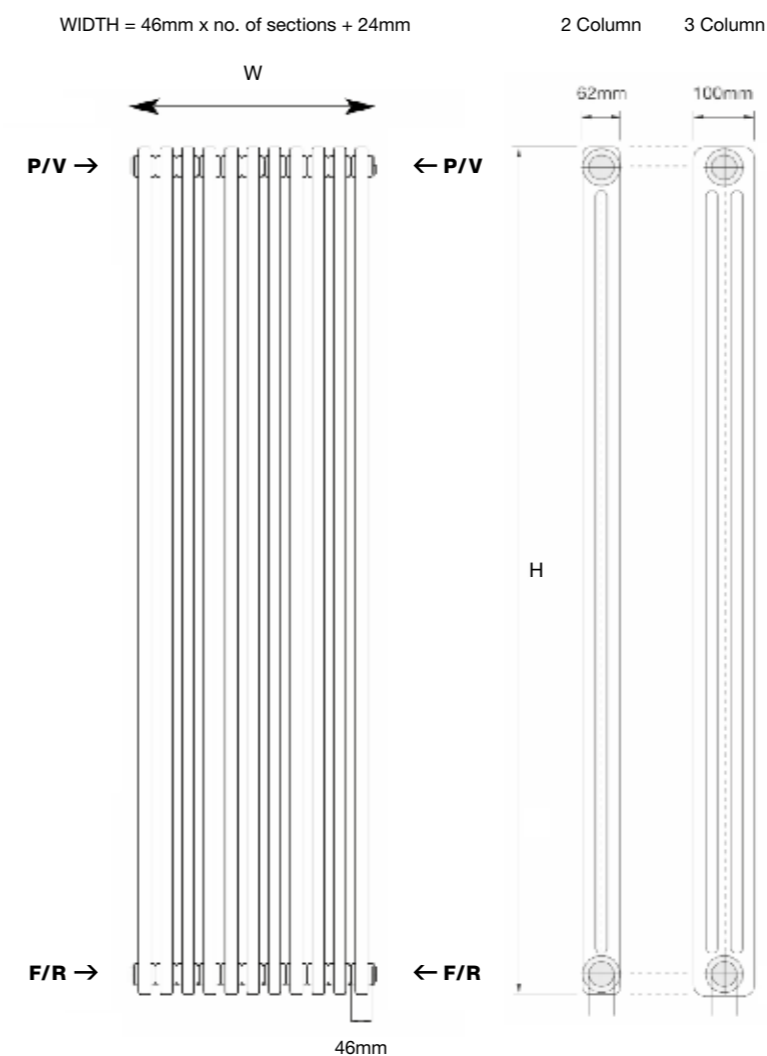

FOR MORE INFORMATION
including fitting instructions, visit our website or scan the QR code

TECHNICAL INFORMATION
STANDARD CONNECTIONS 1/2"
F = Flow R = Return P = Plug V = Vent
PIPE CENTRES
= radiator width + valves