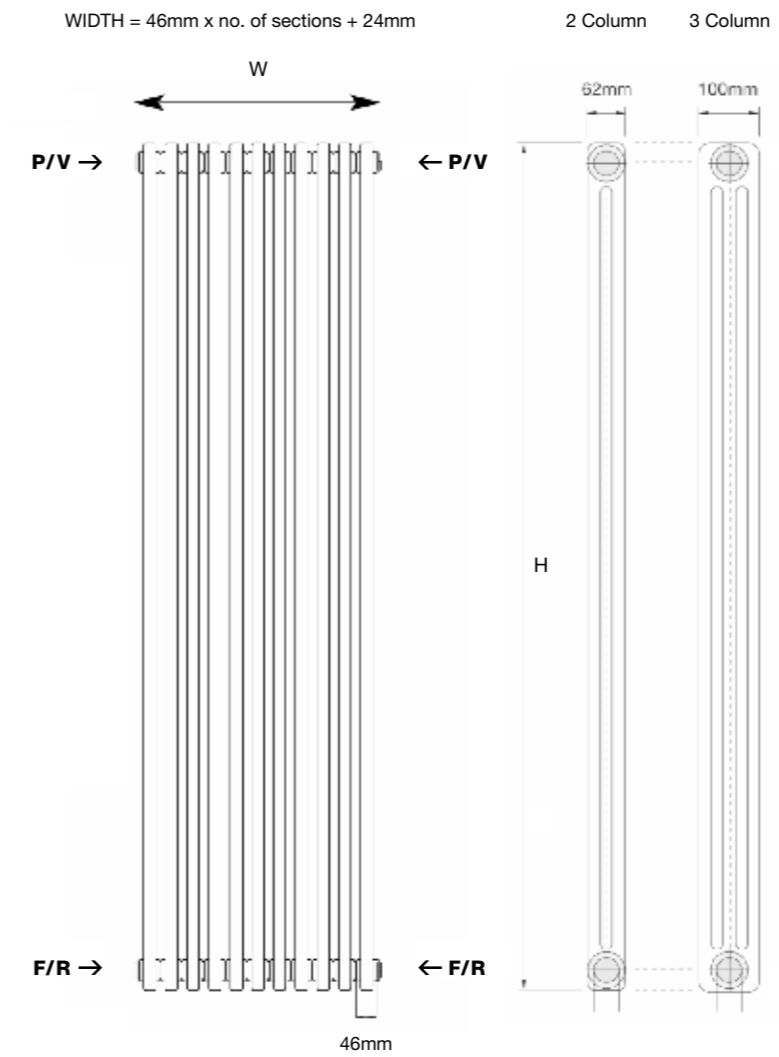

**5 YEAR GUARANTEE**

**FOR MORE INFORMATION**  
including fitting instructions, visit our website or scan the QR code

**TECHNICAL INFORMATION**  
STANDARD CONNECTIONS 1/2"  
**F** = Flow **R** = Return **P** = Plug **V** = Vent  
**PIPE CENTRES**  
= radiator width + valves

MODEL	HEIGHT (mm)	WIDTH (mm)	WATTS Δt 50°C	BTUs Δt 50°C	WHITE (inc VAT)	ANTHRACITE 7016 TEXTURE (inc VAT)	RAL COLOUR / FINISHES (inc VAT)	WEIGHT (kgs)
<b>2 COLUMN</b>								
Modus-ST2.1800/6	1800	300	750	2559	<b>£246.00</b>	<b>£296.40</b>	£318.00	18
Modus-ST2.1800/8	1800	392	1000	3412	<b>£321.60</b>	<b>£386.40</b>	£416.40	24
Modus-ST2.1800/11	1800	530	1375	4697	<b>£442.80</b>	<b>£531.60</b>	£573.60	33
<b>3 COLUMN</b>								
Modus-ST3.1800/6	1800	300	1020	3480	<b>£304.80</b>	<b>£366.00</b>	£396.00	24
Modus-ST3.1800/8	1800	392	1360	4640	<b>£398.40</b>	<b>£478.80</b>	£518.40	32
Modus-ST3.1800/11	1800	530	1870	6380	<b>£548.40</b>	<b>£660.00</b>	£714.00	44