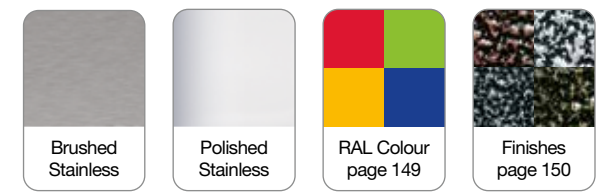

Wall to front face = 60-70mm
Wall to pipe centre = 35-45mm

MODEL	HEIGHT (mm)	WIDTH (mm)	WATTS Δt 50°C	BTUs Δt 50°C	BRUSHED STAINLESS (inc VAT)	POLISHED STAINLESS (inc VAT)	RAL COLOUR / FINISHES (inc VAT)	WEIGHT (kgs)
VERTICAL								
Delta 160/4 V	1600	230	631	2155	£759.60	£836.40	£1,087.20	12
Delta 160/7 V	1600	410	929	3173	£1,106.40	£1,218.00	£1,582.80	18
Delta 180/4 V	1800	230	697	2380	£846.00	£931.20	£1,209.60	13
Delta 180/7 V	1800	410	1046	3570	£1,226.40	£1,350.00	£1,755.60	20
Delta 200/4 V	2000	230	774	2644	£932.40	£1,023.60	£1,329.60	15
Delta 200/7 V	2000	410	1162	3966	£1,366.80	£1,502.40	£1,951.20	22
HORIZONTAL								
Delta 160/4 H	230	1600	631	2155	£759.60	£836.40	£1,087.20	12
Delta 160/7 H	410	1600	929	3173	£1,106.40	£1,218.00	£1,582.80	18
Delta 180/4 H	230	1800	697	2380	£846.00	£931.20	£1,209.60	13
Delta 180/7 H	410	1800	1046	3570	£1,226.40	£1,350.00	£1,755.60	20
Delta 200/4 H	230	2000	774	2644	£932.40	£1,023.60	£1,329.60	15
Delta 200/7 H	410	2000	1162	3966	£1,366.80	£1,502.40	£1,951.20	22

* All items in bold – next working day delivery * All items not in bold – 7-10 working days delivery

VALVES & ACCESSORIES
(please see pages 141-148)

ADDITIONAL EXTRAS:
Towel Bar to fit 230 wide in Brushed + **£68.40**
Towel Bar to fit 230 wide in Polished + **£84.00**
Towel Bar to fit 410 wide in Brushed + **£92.40**
Towel Bar to fit 410 wide in Polished + **£117.60**

Available in the following finishes: