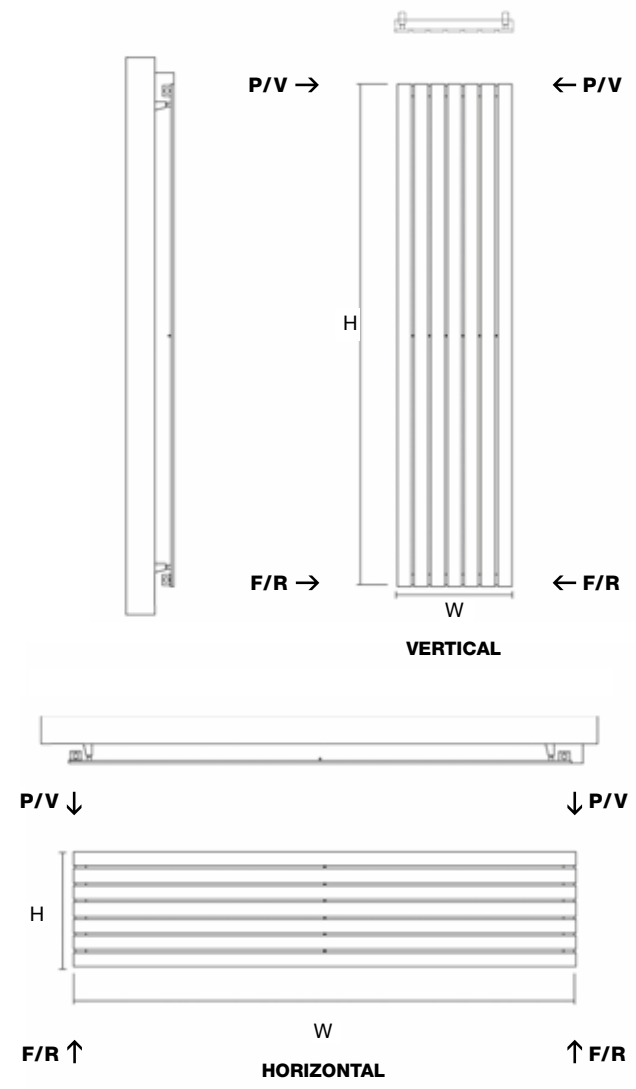

MAIN AND INSET IMAGE: Shown in Brushed with Essential Angled Valves in White / Chrome with additional towel rail in Brushed

**MATERIAL**  
Stainless steel  
Grade 304

**DELIVERY**  
All items in bold  
next working day

**25** YEAR  
GUARANTEE

**i** FOR MORE INFORMATION  
including fitting instructions, visit  
our website or scan the QR code

**TECHNICAL INFORMATION**  
STANDARD CONNECTIONS 1/2"  
**F** = Flow **R** = Return **P** = Plug **V** = Vent  
**PIPE CENTRES**  
Vertical = radiator width + valves  
Horizontal = radiator width - 50mm

Wall to front face = 60-70mm  
Wall to pipe centre = 35-45mm

MODEL	HEIGHT (mm)	WIDTH (mm)	WATTS Δt 50°C	BTUs Δt 50°C	BRUSHED STAINLESS (inc VAT)	POLISHED STAINLESS (inc VAT)	RAL COLOUR / FINISHES (inc VAT)	WEIGHT (kgs)
<b>VERTICAL</b>								
Delta 160/4 V	1600	230	631	2155	<b>£759.60</b>	<b>£836.40</b>	£1,087.20	12
Delta 160/7 V	1600	410	929	3173	<b>£1,106.40</b>	<b>£1,218.00</b>	£1,582.80	18
Delta 180/4 V	1800	230	697	2380	<b>£846.00</b>	<b>£931.20</b>	£1,209.60	13
Delta 180/7 V	1800	410	1046	3570	<b>£1,226.40</b>	<b>£1,350.00</b>	£1,755.60	20
Delta 200/4 V	2000	230	774	2644	<b>£932.40</b>	<b>£1,023.60</b>	£1,329.60	15
Delta 200/7 V	2000	410	1162	3966	<b>£1,366.80</b>	<b>£1,502.40</b>	£1,951.20	22
<b>HORIZONTAL</b>								
Delta 160/4 H	230	1600	631	2155	<b>£759.60</b>	<b>£836.40</b>	£1,087.20	12
Delta 160/7 H	410	1600	929	3173	<b>£1,106.40</b>	<b>£1,218.00</b>	£1,582.80	18
Delta 180/4 H	230	1800	697	2380	<b>£846.00</b>	<b>£931.20</b>	£1,209.60	13
Delta 180/7 H	410	1800	1046	3570	<b>£1,226.40</b>	<b>£1,350.00</b>	£1,755.60	20
Delta 200/4 H	230	2000	774	2644	<b>£932.40</b>	<b>£1,023.60</b>	£1,329.60	15
Delta 200/7 H	410	2000	1162	3966	<b>£1,366.80</b>	<b>£1,502.40</b>	£1,951.20	22