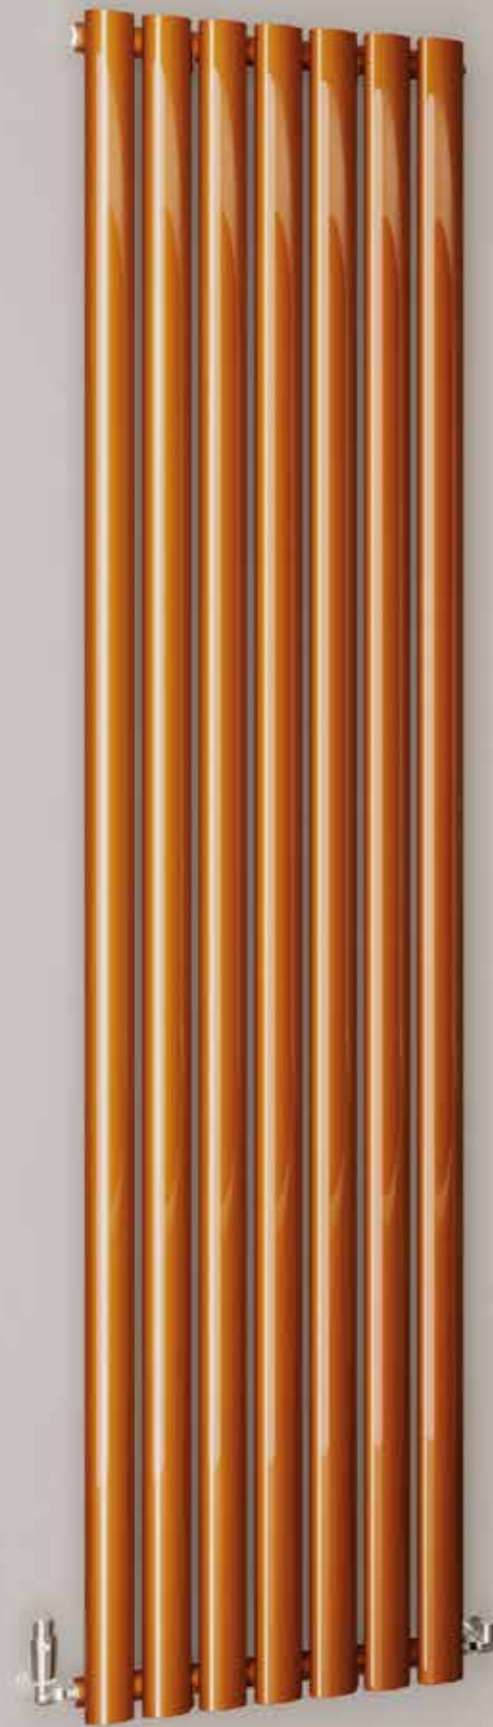

MAIN IMAGE: Shown in Copper Lacquer with Essential Corner TRV in Chrome

MATERIAL
Stainless steel
Grade 304

DELIVERY
All Items 7-10
working days

25 YEAR
GUARANTEE

i FOR MORE INFORMATION
including fitting instructions, visit
our website or scan the QR code

TECHNICAL INFORMATION

STANDARD CONNECTIONS 1/2"

F = Flow **R** = Return **P** = Plug **V** = Vent

PIPE CENTRES

Vertical = radiator width + valves

VERTICAL

Black Nickel Lacquer

Copper Lacquer

Wall to front face = 105mm
Wall to pipe centre = 65mm

MODEL	HEIGHT (mm)	WIDTH (mm)	WATTS Δt 50°C	BTUs Δt 50°C	COPPER LACQUER (inc VAT)	BLACK NICKEL LACQUER (inc VAT)	WEIGHT (kgs)
Denali 180/5	1800	295	640	2184	£718.80	£718.80	15
Denali 180/7	1800	413	895	3054	£960.00	£960.00	20

* 7-10 working days delivery

VALVES & ACCESSORIES
(please see pages 141-148)

ADDITIONAL EXTRAS:
Towel Bar to fit 295 & 413 wide in Chrome + £74.40
Grip Peg in White or Chrome + £31.20
VIP Hook in White or Chrome + £42.00