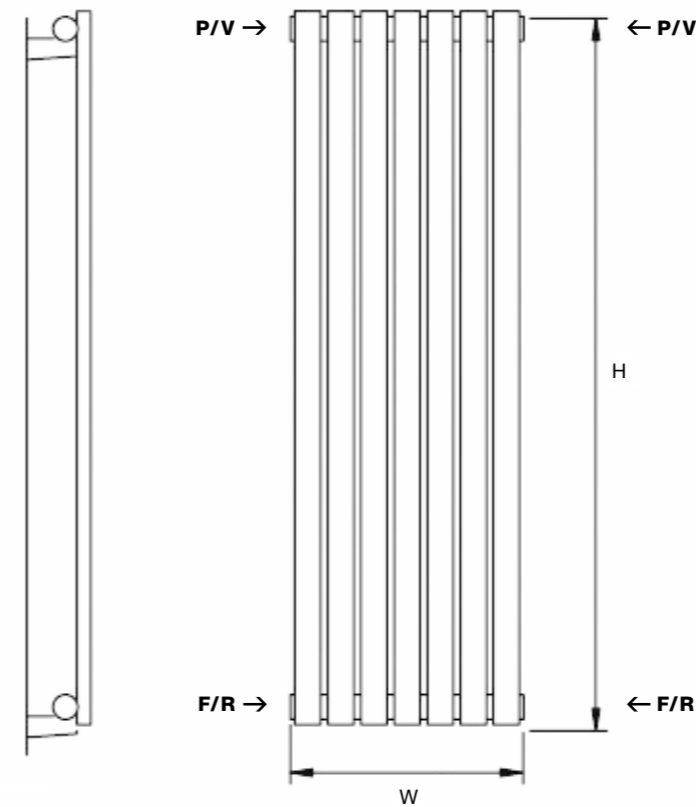

MAIN IMAGE: Shown in Copper Lacquer with Essential Corner TRV in Chrome

MATERIAL
Stainless steel
Grade 304

DELIVERY
All Items 7-10
working days

25 YEAR
GUARANTEE

i FOR MORE INFORMATION
including fitting instructions, visit
our website or scan the QR code

TECHNICAL INFORMATION

STANDARD CONNECTIONS 1/2"

F = Flow **R** = Return **P** = Plug **V** = Vent

PIPE CENTRES

Vertical = radiator width + valves

VERTICAL

Black Nickel Lacquer

Copper Lacquer

Wall to front face = 105mm
Wall to pipe centre = 65mm

MODEL	HEIGHT (mm)	WIDTH (mm)	WATTS Δt 50°C	BTUs Δt 50°C	COPPER LACQUER (inc VAT)	BLACK NICKEL LACQUER (inc VAT)	WEIGHT (kgs)
Denali 180/5	1800	295	640	2184	£718.80	£718.80	15
Denali 180/7	1800	413	895	3054	£960.00	£960.00	20

* 7-10 working days delivery

VALVES & ACCESSORIES
(please see pages 141-148)

ADDITIONAL EXTRAS:
Towel Bar to fit 295 & 413 wide in Chrome + £74.40
Grip Peg in White or Chrome + £31.20
VIP Hook in White or Chrome + £42.00