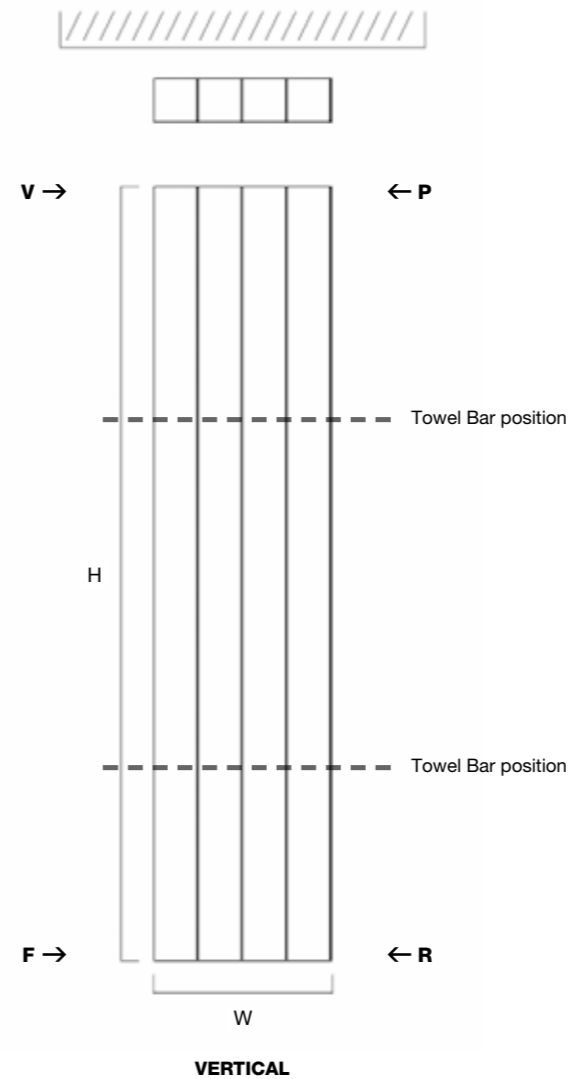

**100%
RECYCLED
ALUMINIUM**

MAIN IMAGE: Shown in Anthracite RAL 7016 Matt with additional Towel Bars and Essential Angled Valves in Chrome
INSET IMAGE: Shown in White RAL 9016 Matt

LOW WATER CONTENT

MATERIAL
Aluminium

DELIVERY
Next working day

5 YEAR GUARANTEE

FOR MORE INFORMATION
including fitting instructions, visit our website or scan the QR code

TECHNICAL INFORMATION

STANDARD CONNECTIONS 1/2"

F = Flow **R** = Return **P** = Plug **V** = Vent

PIPE CENTRES

Vertical = radiator width + valves

Horizontal = radiator width + valves

MODEL	HEIGHT (mm)	WIDTH (mm)	WATTS Δt 50°C	BTUs Δt 50°C	WHITE MATT (inc VAT)	ANTHRACITE 7016 MATT (inc VAT)	WEIGHT (kgs)
VERTICAL							
Vela 190/3	1900	363	843	2876	£770.40	£770.40	20
Vela 190/4	1900	485	1124	3835	£981.60	£981.60	26
HORIZONTAL							
Vela 60/3	600	363	318	1085	£502.80	£502.80	6
Vela 60/5	600	606	530	1808	£765.60	£765.60	10
Vela 60/7	600	849	742	2532	£1,024.80	£1,024.80	14
Vela 60/9	600	1092	954	3255	£1,287.60	£1,287.60	18

* Next working day delivery

VALVES & ACCESSORIES
(please see pages 141-148)

ADDITIONAL EXTRAS:
Additional Towel Bar in Polished.
Sizes 367mm & 488mm + **£162.00**

Available in the following finishes:

VELA