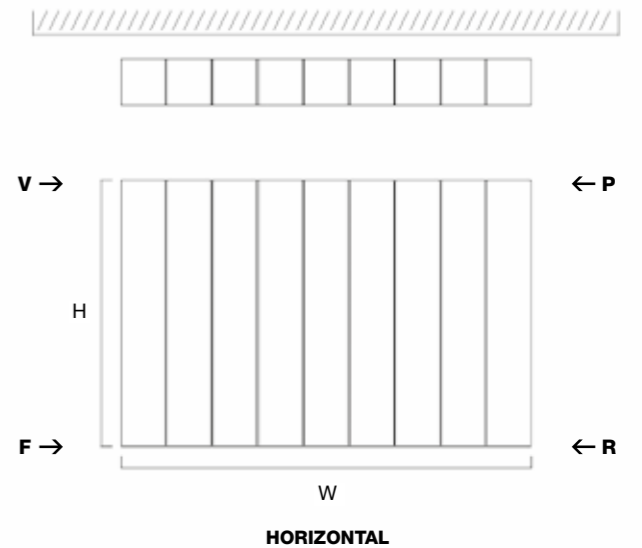

**100%
RECYCLED
ALUMINIUM**

MAIN IMAGE: Shown in Anthracite RAL 7016 Matt with additional Towel Bars and Essential Angled Valves in Chrome
INSET IMAGE: Shown in White RAL 9016 Matt

LOW WATER CONTENT

MATERIAL
Aluminium

DELIVERY
Next working day

5 YEAR GUARANTEE

FOR MORE INFORMATION
including fitting instructions, visit our website or scan the QR code

TECHNICAL INFORMATION

STANDARD CONNECTIONS 1/2"

F = Flow **R** = Return **P** = Plug **V** = Vent

PIPE CENTRES

Vertical = radiator width + valves

Horizontal = radiator width + valves

MODEL	HEIGHT (mm)	WIDTH (mm)	WATTS Δt 50°C	BTUs Δt 50°C	WHITE MATT (inc VAT)	ANTHRACITE 7016 MATT (inc VAT)	WEIGHT (kgs)
VERTICAL							
Vela 190/3	1900	363	843	2876	£770.40	£770.40	20
Vela 190/4	1900	485	1124	3835	£981.60	£981.60	26
HORIZONTAL							
Vela 60/3	600	363	318	1085	£502.80	£502.80	6
Vela 60/5	600	606	530	1808	£765.60	£765.60	10
Vela 60/7	600	849	742	2532	£1,024.80	£1,024.80	14
Vela 60/9	600	1092	954	3255	£1,287.60	£1,287.60	18

* Next working day delivery

VALVES & ACCESSORIES
(please see pages 141-148)

ADDITIONAL EXTRAS:
Additional Towel Bar in Polished.
Sizes 367mm & 488mm + **£162.00**

Available in the following finishes:

VELA