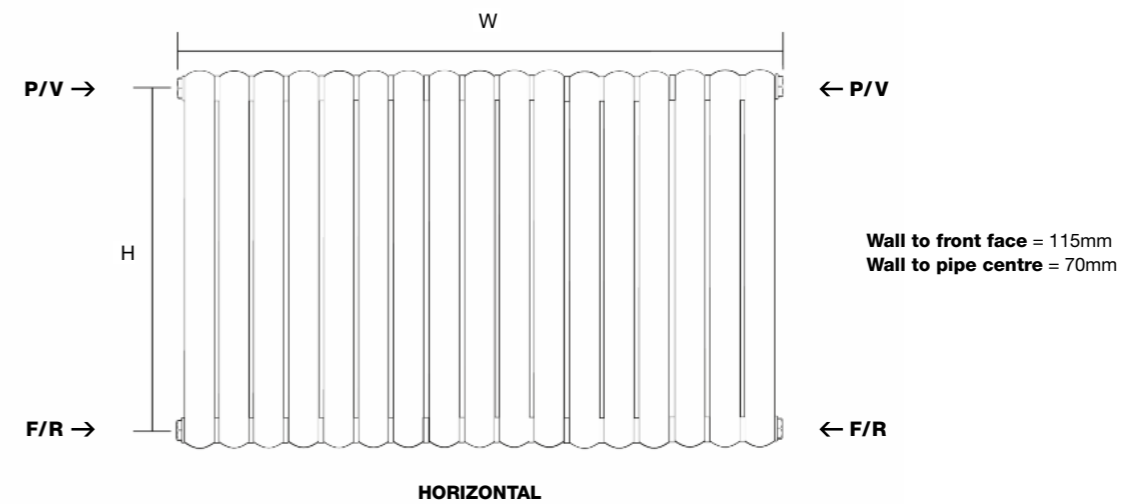

TECHNICAL INFORMATION
 STANDARD CONNECTIONS 1/2"
F = Flow **R** = Return **P** = Plug **V** = Vent
PIPE CENTRES
 Vertical = radiator width + valves

Wall to front face = 115mm
 Wall to pipe centre = 70mm

Available in the following finishes:

CASSIUS

+ 24 Vertical

MAIN IMAGE: Shown in White RAL 9016 with Essential Corner TRV in Chrome
 INSET IMAGE: Shown in Anthracite RAL 7016 Texture

MATERIAL
Mild steel

DELIVERY
All Items in bold next working day

5 YEAR GUARANTEE

FOR MORE INFORMATION
including fitting instructions, visit our website or scan the QR code

TECHNICAL INFORMATION
STANDARD CONNECTIONS 1/2"
F = Flow **R** = Return **P** = Plug **V** = Vent
PIPE CENTRES
Vertical = radiator width + valves

MODEL	HEIGHT (mm)	WIDTH (mm)	WATTS Δt 50°C	BTUs Δt 50°C	WHITE (inc VAT)	ANTHRACITE 7016 TEXTURE (inc VAT)	RAL COLOUR / FINISHES (inc VAT)	WEIGHT (kgs)
Cassius 550/7	550	507	505	1722	£255.60	£255.60	£357.60	17
Cassius 550/11	550	785	793	2706	£394.80	£394.80	£550.80	27
Cassius 550/14	550	993	1009	3444	£508.80	£508.80	£711.60	35
Cassius 550/17	550	1202	1210	4128	£609.60	£609.60	£853.20	42