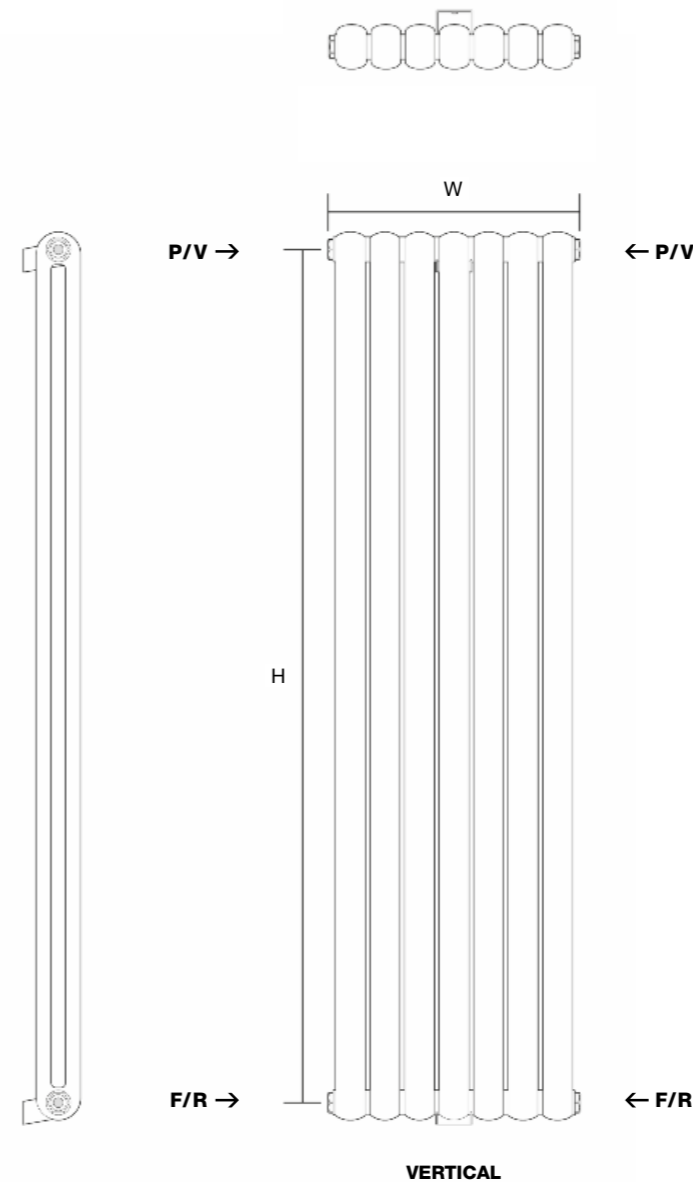

MAIN IMAGE: Shown in Anthracite 7016 Texture with Essential Corner TPV in Chrome
 INSET IMAGE: Shown in White RAL 9016

MATERIAL
Mild steel

DELIVERY
All Items in bold next working day

5 YEAR GUARANTEE

FOR MORE INFORMATION
including fitting instructions, visit our website or scan the QR code

TECHNICAL INFORMATION
 STANDARD CONNECTIONS 1/2"
F = Flow **R** = Return **P** = Plug **V** = Vent
PIPE CENTRES
 Vertical = radiator width + valves

Wall to front face = 115mm
 Wall to pipe centre = 70mm

MODEL	HEIGHT (mm)	WIDTH (mm)	WATTS Δt 50°C	BTUs Δt 50°C	WHITE (inc VAT)	ANTHRACITE 7016 TEXTURE (inc VAT)	RAL COLOUR / FINISHES (inc VAT)	WEIGHT (kgs)
Cassius 180/3	1800	230	922	3147	£234.00	£234.00	£327.60	20
Cassius 180/5	1800	370	1538	5245	£394.80	£394.80	£550.80	35
Cassius 180/7	1800	510	2153	7344	£540.00	£540.00	£754.80	47

Available in the following finishes:

CASSIUS

+ 24 Vertical

MAIN IMAGE: Shown in White RAL 9016 with Essential Corner TRV in Chrome
 INSET IMAGE: Shown in Anthracite RAL 7016 Texture

MATERIAL
Mild steel

DELIVERY
All Items in bold next working day