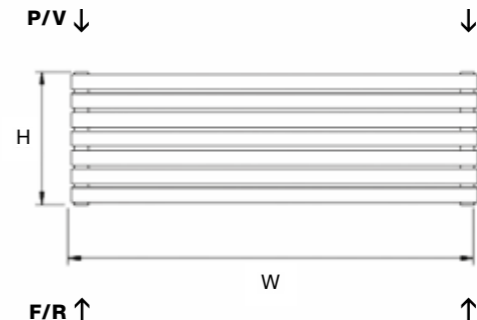

**FOR MORE INFORMATION**  
including fitting instructions, visit our website or scan the QR code

**SINGLE**  
 Wall to front face = 61mm  
 Wall to pipe centre = 20mm

On the Single Horizontal, only straight valves can be used.

**DOUBLE**  
 Wall to front face = 105mm  
 Wall to pipe centre = 61mm

Additional Horizontal Brackets + **£33.60** (inc VAT)

MODEL	HEIGHT (mm)	WIDTH (mm)	WATTS Δt 50°C	BTUs Δt 50°C	WHITE (inc VAT)	ANTHRACITE 7016 TEXTURE (inc VAT)	RAL COLOUR / FINISHES (inc VAT)	WEIGHT (kgs)
<b>SINGLE</b>								
Cove 150/5	1500	295	530	1808	<b>£175.20</b>	<b>£175.20</b>	£246.00	14
Cove 150/7	1500	413	750	2559	<b>£234.00</b>	<b>£234.00</b>	£327.60	19
Cove 180/5	1800	295	640	2184	<b>£198.00</b>	<b>£198.00</b>	£276.00	18
Cove 180/7	1800	413	895	3054	<b>£262.80</b>	<b>£262.80</b>	£368.40	22
Cove 180/9	1800	531	1155	3941	<b>£337.20</b>	<b>£337.20</b>	£470.40	28
<b>DOUBLE</b>								
Cove 150/5D	1500	295	800	2730	<b>£321.60</b>	<b>£321.60</b>	£450.00	25
Cove 150/7D	1500	413	1130	3856	<b>£438.00</b>	<b>£438.00</b>	£613.20	35
Cove 180/5D	1800	295	970	3310	<b>£350.40</b>	<b>£350.40</b>	£490.80	28
Cove 180/7D	1800	413	1350	4606	<b>£489.60</b>	<b>£489.60</b>	£685.20	40
Cove 180/9D	1800	531	1740	5937	<b>£657.60</b>	<b>£657.60</b>	£919.20	50