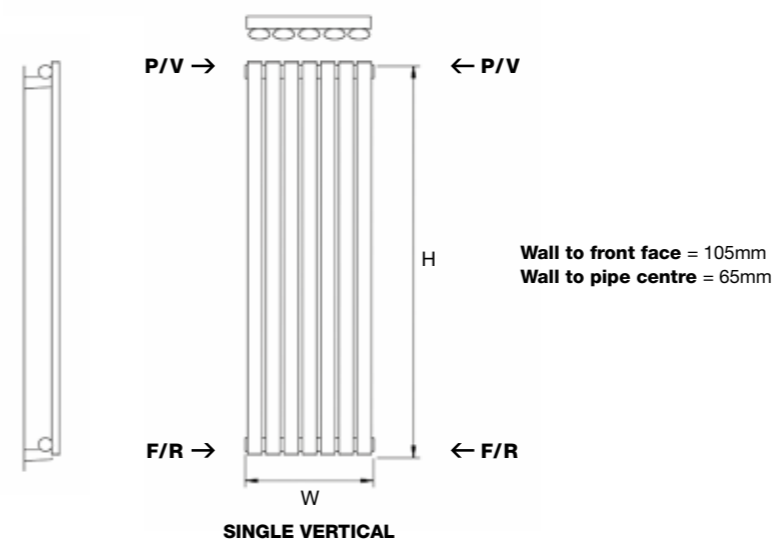

MAIN IMAGE: Shown in Red Lilac RAL 4001 with Essential Corner TRV in Chrome  
 INSET IMAGE: Shown in White RAL 9016

**MATERIAL**  
Mild steel

**DELIVERY**  
All Items in bold next working day

**5 YEAR GUARANTEE**

**FOR MORE INFORMATION**  
including fitting instructions, visit our website or scan the QR code

**SINGLE**  
 Wall to front face = 61mm  
 Wall to pipe centre = 20mm

On the Single Horizontal, only straight valves can be used.

**DOUBLE**  
 Wall to front face = 105mm  
 Wall to pipe centre = 61mm

Additional Horizontal Brackets + **£33.60** (inc VAT)

MODEL	HEIGHT (mm)	WIDTH (mm)	WATTS Δt 50°C	BTUs Δt 50°C	WHITE (inc VAT)	ANTHRACITE 7016 TEXTURE (inc VAT)	RAL COLOUR / FINISHES (inc VAT)	WEIGHT (kgs)
<b>SINGLE</b>								
Cove 150/5	1500	295	530	1808	<b>£175.20</b>	<b>£175.20</b>	£246.00	14
Cove 150/7	1500	413	750	2559	<b>£234.00</b>	<b>£234.00</b>	£327.60	19
Cove 180/5	1800	295	640	2184	<b>£198.00</b>	<b>£198.00</b>	£276.00	18
Cove 180/7	1800	413	895	3054	<b>£262.80</b>	<b>£262.80</b>	£368.40	22
Cove 180/9	1800	531	1155	3941	<b>£337.20</b>	<b>£337.20</b>	£470.40	28
<b>DOUBLE</b>								
Cove 150/5D	1500	295	800	2730	<b>£321.60</b>	<b>£321.60</b>	£450.00	25
Cove 150/7D	1500	413	1130	3856	<b>£438.00</b>	<b>£438.00</b>	£613.20	35
Cove 180/5D	1800	295	970	3310	<b>£350.40</b>	<b>£350.40</b>	£490.80	28
Cove 180/7D	1800	413	1350	4606	<b>£489.60</b>	<b>£489.60</b>	£685.20	40
Cove 180/9D	1800	531	1740	5937	<b>£657.60</b>	<b>£657.60</b>	£919.20	50