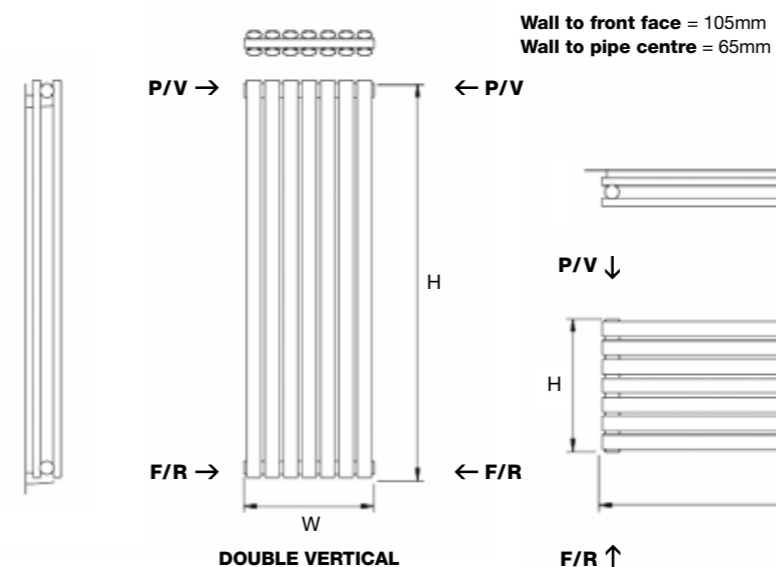

MAIN IMAGE: Shown in Red Lilac RAL 4001 with Essential Corner TRV in Chrome  
 INSET IMAGE: Shown in White RAL 9016

**MATERIAL**  
Mild steel

**DELIVERY**  
All Items in bold next working day

**5 YEAR GUARANTEE**

**FOR MORE INFORMATION**  
including fitting instructions, visit our website or scan the QR code

**SINGLE**  
 Wall to front face = 61mm  
 Wall to pipe centre = 20mm

On the Single Horizontal, only straight valves can be used.

**DOUBLE**  
 Wall to front face = 105mm  
 Wall to pipe centre = 61mm

Additional Horizontal Brackets + **£33.60** (inc VAT)

MODEL	HEIGHT (mm)	WIDTH (mm)	WATTS Δt 50°C	BTUs Δt 50°C	WHITE (inc VAT)	ANTHRACITE 7016 TEXTURE (inc VAT)	RAL COLOUR / FINISHES (inc VAT)	WEIGHT (kgs)
<b>SINGLE</b>								
Cove 150/5	1500	295	530	1808	<b>£175.20</b>	<b>£175.20</b>	£246.00	14
Cove 150/7	1500	413	750	2559	<b>£234.00</b>	<b>£234.00</b>	£327.60	19
Cove 180/5	1800	295	640	2184	<b>£198.00</b>	<b>£198.00</b>	£276.00	18
Cove 180/7	1800	413	895	3054	<b>£262.80</b>	<b>£262.80</b>	£368.40	22
Cove 180/9	1800	531	1155	3941	<b>£337.20</b>	<b>£337.20</b>	£470.40	28
<b>DOUBLE</b>								
Cove 150/5D	1500	295	800	2730	<b>£321.60</b>	<b>£321.60</b>	£450.00	25
Cove 150/7D	1500	413	1130	3856	<b>£438.00</b>	<b>£438.00</b>	£613.20	35
Cove 180/5D	1800	295	970	3310	<b>£350.40</b>	<b>£350.40</b>	£490.80	28
Cove 180/7D	1800	413	1350	4606	<b>£489.60</b>	<b>£489.60</b>	£685.20	40
Cove 180/9D	1800	531	1740	5937	<b>£657.60</b>	<b>£657.60</b>	£919.20	50