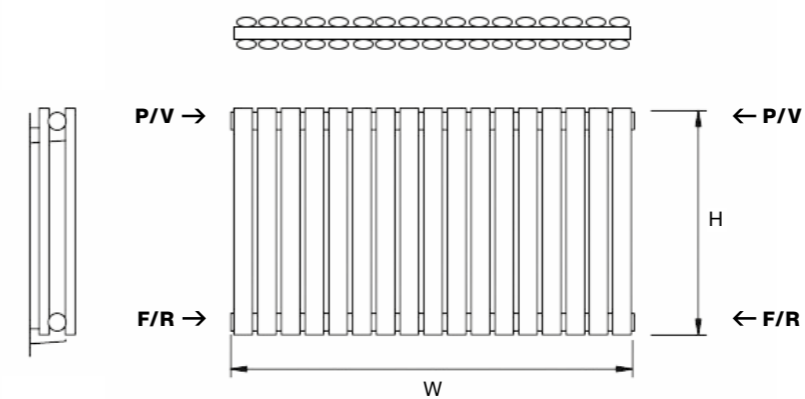

# COVE

+ 18 Vertical

MAIN IMAGE: Shown in White RAL 9016 with Jupiter Angled Valves in Brushed Nickel  
 INSET IMAGE: Shown in Anthracite 7016 Texture

**MATERIAL**  
Mild steel

**DELIVERY**  
All Items in bold next working day

**5 YEAR GUARANTEE**

**FOR MORE INFORMATION**  
including fitting instructions, visit our website or scan the QR code

**TECHNICAL INFORMATION**  
STANDARD CONNECTIONS 1/2"  
**F** = Flow **R** = Return **P** = Plug **V** = Vent  
**PIPE CENTRES**  
Horizontal = radiator width + valves

**SINGLE HORIZONTAL**

**DOUBLE HORIZONTAL**

Wall to front face = 105mm  
Wall to pipe centre = 65mm

MODEL	HEIGHT (mm)	WIDTH (mm)	WATTS Δt 50°C	BTUs Δt 50°C	WHITE (inc VAT)	ANTHRACITE 7016 TEXTURE (inc VAT)	RAL COLOUR / FINISHES (inc VAT)	WEIGHT (kgs)
<b>SINGLE</b>								
Cove 550/7	550	413	275	938	<b>£162.00</b>	<b>£162.00</b>	£225.60	10
Cove 550/10	550	590	390	1331	<b>£205.20</b>	<b>£205.20</b>	£286.80	12
Cove 550/14	550	826	550	1877	<b>£271.20</b>	<b>£271.20</b>	£378.00	16
Cove 550/17	550	1003	665	2269	<b>£337.20</b>	<b>£337.20</b>	£470.40	20
Cove 550/20	550	1180	780	2661	<b>£380.40</b>	<b>£380.40</b>	£532.80	22
<b>DOUBLE</b>								
Cove 550/7D	550	413	440	1501	<b>£226.80</b>	<b>£226.80</b>	£316.80	17
Cove 550/10D	550	590	625	2133	<b>£308.40</b>	<b>£308.40</b>	£428.40	19
Cove 550/14D	550	826	880	3003	<b>£409.20</b>	<b>£409.20</b>	£572.40	27
Cove 550/17D	550	1003	1065	3634	<b>£489.60</b>	<b>£489.60</b>	£685.20	33
Cove 550/20D	550	1180	1250	4265	<b>£562.80</b>	<b>£562.80</b>	£786.00	39