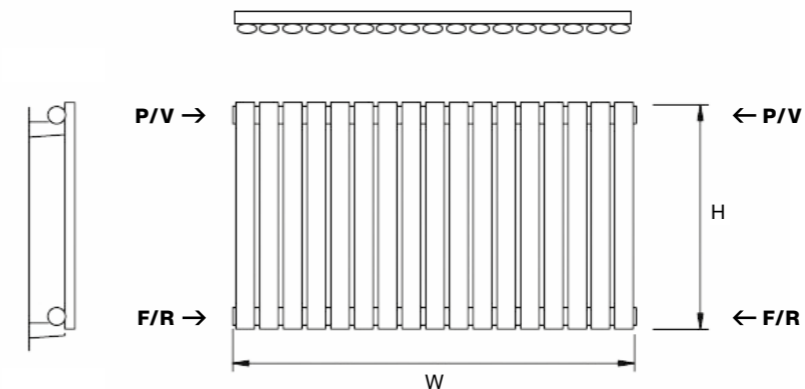

# COVE

+ 18 Vertical

MAIN IMAGE: Shown in White RAL 9016 with Jupiter Angled Valves in Brushed Nickel  
 INSET IMAGE: Shown in Anthracite 7016 Texture

**MATERIAL**  
Mild steel

**DELIVERY**  
All Items in bold next working day

**5 YEAR GUARANTEE**

**FOR MORE INFORMATION**  
including fitting instructions, visit our website or scan the QR code

**TECHNICAL INFORMATION**  
STANDARD CONNECTIONS 1/2"  
**F** = Flow **R** = Return **P** = Plug **V** = Vent  
**PIPE CENTRES**  
Horizontal = radiator width + valves

**SINGLE HORIZONTAL**

**DOUBLE HORIZONTAL**

Wall to front face = 105mm  
Wall to pipe centre = 65mm

MODEL	HEIGHT (mm)	WIDTH (mm)	WATTS Δt 50°C	BTUs Δt 50°C	WHITE (inc VAT)	ANTHRACITE 7016 TEXTURE (inc VAT)	RAL COLOUR / FINISHES (inc VAT)	WEIGHT (kgs)
<b>SINGLE</b>								
Cove 550/7	550	413	275	938	<b>£162.00</b>	<b>£162.00</b>	£225.60	10
Cove 550/10	550	590	390	1331	<b>£205.20</b>	<b>£205.20</b>	£286.80	12
Cove 550/14	550	826	550	1877	<b>£271.20</b>	<b>£271.20</b>	£378.00	16
Cove 550/17	550	1003	665	2269	<b>£337.20</b>	<b>£337.20</b>	£470.40	20
Cove 550/20	550	1180	780	2661	<b>£380.40</b>	<b>£380.40</b>	£532.80	22
<b>DOUBLE</b>								
Cove 550/7D	550	413	440	1501	<b>£226.80</b>	<b>£226.80</b>	£316.80	17
Cove 550/10D	550	590	625	2133	<b>£308.40</b>	<b>£308.40</b>	£428.40	19
Cove 550/14D	550	826	880	3003	<b>£409.20</b>	<b>£409.20</b>	£572.40	27
Cove 550/17D	550	1003	1065	3634	<b>£489.60</b>	<b>£489.60</b>	£685.20	33
Cove 550/20D	550	1180	1250	4265	<b>£562.80</b>	<b>£562.80</b>	£786.00	39