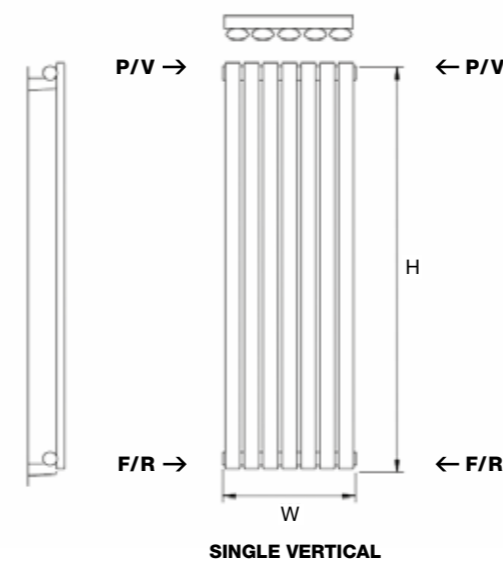

MAIN AND INSET IMAGE: Shown in Infinity Steel with Essential Corner TRV in White / Chrome

MATERIAL
Mild steel

DELIVERY
Next working day

5 YEAR GUARANTEE

FOR MORE INFORMATION
including fitting instructions, visit our website or scan the QR code

SINGLE VERTICAL

DOUBLE VERTICAL

TECHNICAL INFORMATION
STANDARD CONNECTIONS 1/2"
F = Flow **R** = Return **P** = Plug **V** = Vent
PIPE CENTRES
Radiator width + valves

SINGLE
Wall to front face = 105mm
Wall to pipe centre = 65mm

DOUBLE
Wall to front face = 105mm
Wall to pipe centre = 65mm

The Tao is manufactured in our "Infinity steel" PVD finish, which stands for physical vapor deposition; a process used to create a very durable, corrosion and tarnish resistant finish. PVD finish is commonly used for bathroom fixtures which are exposed to frequent moisture.

MODEL	HEIGHT (mm)	WIDTH (mm)	WATTS Δt 50°C	BTUs Δt 50°C	INFINITY STEEL (inc VAT)	WEIGHT (kgs)
SINGLE						
Tao 150/5	1500	295	530	1808	£409.20	14
Tao 150/7	1500	413	750	2559	£476.40	19
Tao 180/5	1800	295	640	2184	£465.60	18
Tao 180/7	1800	413	895	3054	£618.00	22
Tao 180/9	1800	531	1155	3941	£769.20	28
DOUBLE						
Tao 150/5D	1500	295	800	2730	£744.00	25
Tao 150/7D	1500	413	1130	3856	£1,010.40	35
Tao 180/5D	1800	295	970	3310	£862.80	28
Tao 180/7D	1800	413	1350	4606	£1,167.60	40
Tao 180/9D	1800	531	1740	5937	£1,476.00	50