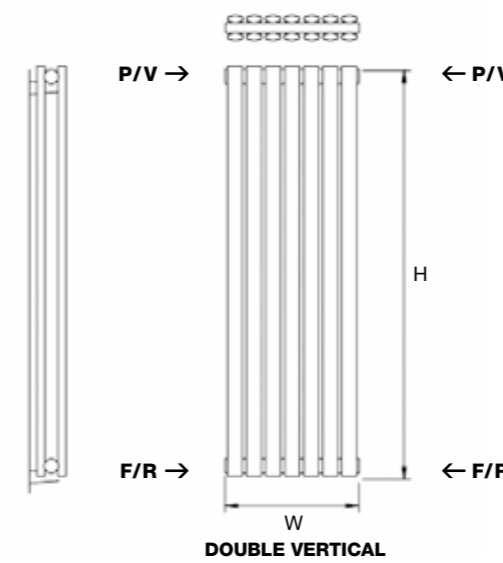

MAIN AND INSET IMAGE: Shown in Infinity Steel with Essential Corner TRV in White / Chrome

MATERIAL
Mild steel

DELIVERY
Next working day

5 YEAR GUARANTEE

FOR MORE INFORMATION
including fitting instructions, visit our website or scan the QR code

SINGLE VERTICAL

DOUBLE VERTICAL

TECHNICAL INFORMATION
STANDARD CONNECTIONS 1/2"
F = Flow **R** = Return **P** = Plug **V** = Vent
PIPE CENTRES
Radiator width + valves

SINGLE
Wall to front face = 105mm
Wall to pipe centre = 65mm

DOUBLE
Wall to front face = 105mm
Wall to pipe centre = 65mm

The Tao is manufactured in our "Infinity steel" PVD finish, which stands for physical vapor deposition; a process used to create a very durable, corrosion and tarnish resistant finish. PVD finish is commonly used for bathroom fixtures which are exposed to frequent moisture.

MODEL	HEIGHT (mm)	WIDTH (mm)	WATTS Δt 50°C	BTUs Δt 50°C	INFINITY STEEL (inc VAT)	WEIGHT (kgs)
SINGLE						
Tao 150/5	1500	295	530	1808	£409.20	14
Tao 150/7	1500	413	750	2559	£476.40	19
Tao 180/5	1800	295	640	2184	£465.60	18
Tao 180/7	1800	413	895	3054	£618.00	22
Tao 180/9	1800	531	1155	3941	£769.20	28
DOUBLE						
Tao 150/5D	1500	295	800	2730	£744.00	25
Tao 150/7D	1500	413	1130	3856	£1,010.40	35
Tao 180/5D	1800	295	970	3310	£862.80	28
Tao 180/7D	1800	413	1350	4606	£1,167.60	40
Tao 180/9D	1800	531	1740	5937	£1,476.00	50