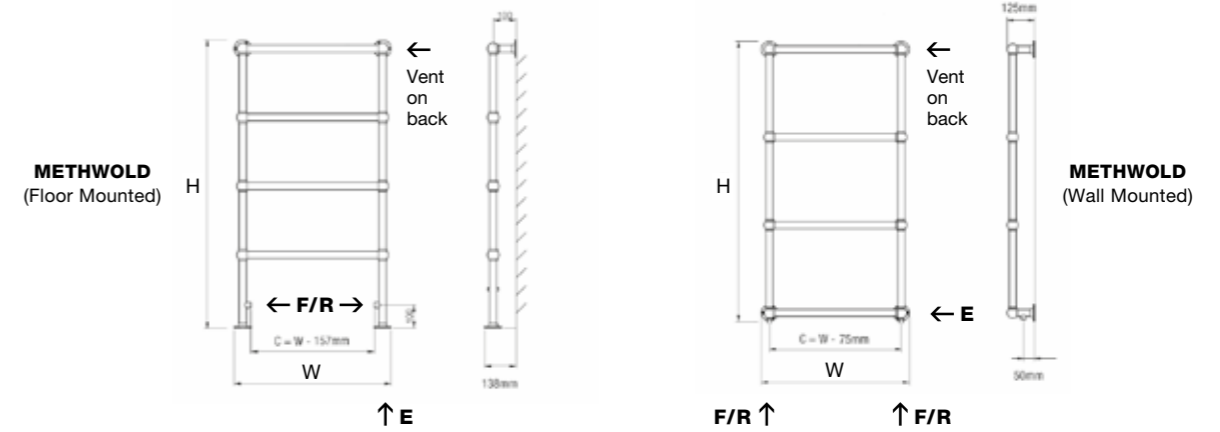

## METHWOLD

(Image shown: Floor mounted finished in Brushed Nickel)

**MATERIAL**  
Brass

**DELIVERY**  
4-6 weeks

**5 YEAR GUARANTEE**

**FOR MORE INFORMATION**  
including fitting instructions, visit our website or scan the QR code

MODEL	HEIGHT (mm)	WIDTH (mm)	WATTS Δt 50°C	BTUs Δt 50°C	ELECTRIC ELEMENT WATTAGE	CHROME (inc VAT)	POLISHED NICKEL BRUSHED NICKEL POLISHED BRASS (inc VAT)	POLISHED GOLD ANTIQUE BRASS (inc VAT)
<b>ELVEDEN - FLOOR MOUNTED</b>								
Elveden-1	1562	475	252	861	100	£1,657.20	£2,223.60	£2,494.80
Elveden-2	1562	685	305	1040	150	£1,747.20	£2,360.40	£2,610.00
Elveden-3	1562	837	343	1170	150	£1,882.80	£2,485.20	£2,758.80
<b>ELVEDEN - WALL MOUNTED</b>								
Elveden-1 W	1599	475	308	1050	100	£1,657.20	£2,223.60	£2,494.80
Elveden-2 W	1599	685	440	1501	150	£1,747.20	£2,360.40	£2,610.00
Elveden-3 W	1599	837	510	1740	150	£1,882.80	£2,485.20	£2,758.80
<b>METHWOLD - FLOOR MOUNTED</b>								
Methwold-1	1257	475	244	832	100	£1,363.20	£1,838.40	£2,155.20
Methwold-2	1257	685	255	870	150	£1,476.00	£1,996.80	£2,223.60
Methwold-3	1257	837	274	936	150	£1,590.00	£2,155.20	£2,406.00
<b>METHWOLD - WALL MOUNTED</b>								
Methwold-1 W	1294	475	245	835	100	£1,363.20	£1,838.40	£2,155.20
Methwold-2 W	1294	685	350	1195	150	£1,476.00	£1,996.80	£2,223.60
Methwold-3 W	1294	837	385	1313	150	£1,590.00	£2,155.20	£2,406.00