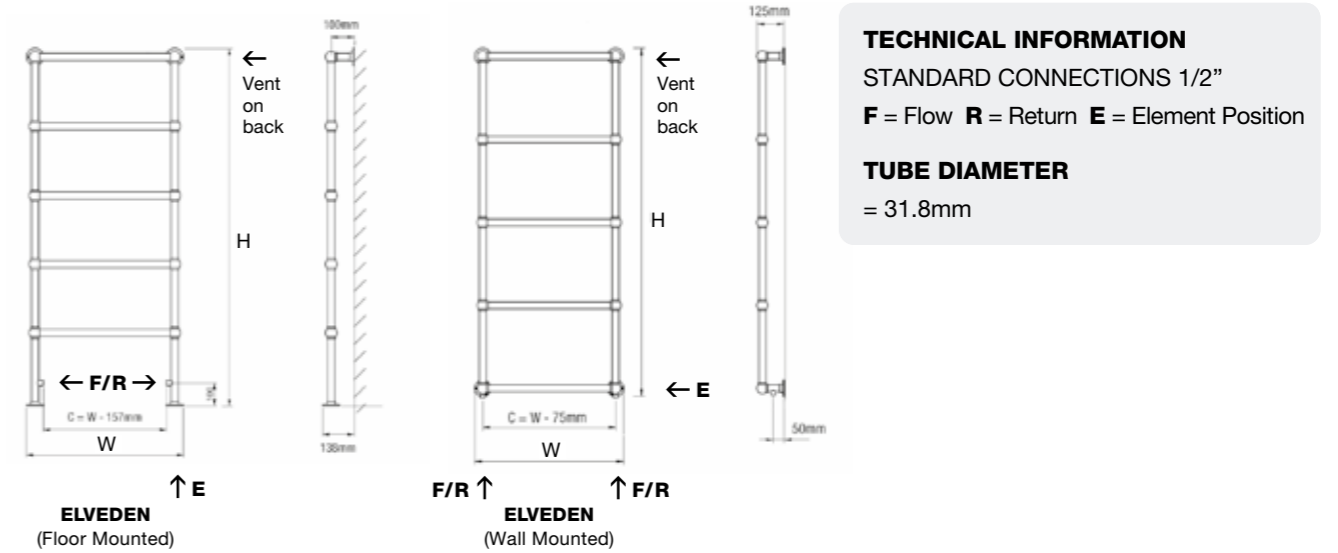

## METHWOLD

(Image shown: Floor mounted finished in Brushed Nickel)

**MATERIAL**  
Brass

**DELIVERY**  
4-6 weeks

**5 YEAR GUARANTEE**

**FOR MORE INFORMATION**  
including fitting instructions, visit our website or scan the QR code

MODEL	HEIGHT (mm)	WIDTH (mm)	WATTS Δt 50°C	BTUs Δt 50°C	ELECTRIC ELEMENT WATTAGE	CHROME (inc VAT)	POLISHED NICKEL BRUSHED NICKEL POLISHED BRASS (inc VAT)	POLISHED GOLD ANTIQUE BRASS (inc VAT)
<b>ELVEDEN - FLOOR MOUNTED</b>								
Elveden-1	1562	475	252	861	100	£1,657.20	£2,223.60	£2,494.80
Elveden-2	1562	685	305	1040	150	£1,747.20	£2,360.40	£2,610.00
Elveden-3	1562	837	343	1170	150	£1,882.80	£2,485.20	£2,758.80
<b>ELVEDEN - WALL MOUNTED</b>								
Elveden-1 W	1599	475	308	1050	100	£1,657.20	£2,223.60	£2,494.80
Elveden-2 W	1599	685	440	1501	150	£1,747.20	£2,360.40	£2,610.00
Elveden-3 W	1599	837	510	1740	150	£1,882.80	£2,485.20	£2,758.80
<b>METHWOLD - FLOOR MOUNTED</b>								
Methwold-1	1257	475	244	832	100	£1,363.20	£1,838.40	£2,155.20
Methwold-2	1257	685	255	870	150	£1,476.00	£1,996.80	£2,223.60
Methwold-3	1257	837	274	936	150	£1,590.00	£2,155.20	£2,406.00
<b>METHWOLD - WALL MOUNTED</b>								
Methwold-1 W	1294	475	245	835	100	£1,363.20	£1,838.40	£2,155.20
Methwold-2 W	1294	685	350	1195	150	£1,476.00	£1,996.80	£2,223.60
Methwold-3 W	1294	837	385	1313	150	£1,590.00	£2,155.20	£2,406.00