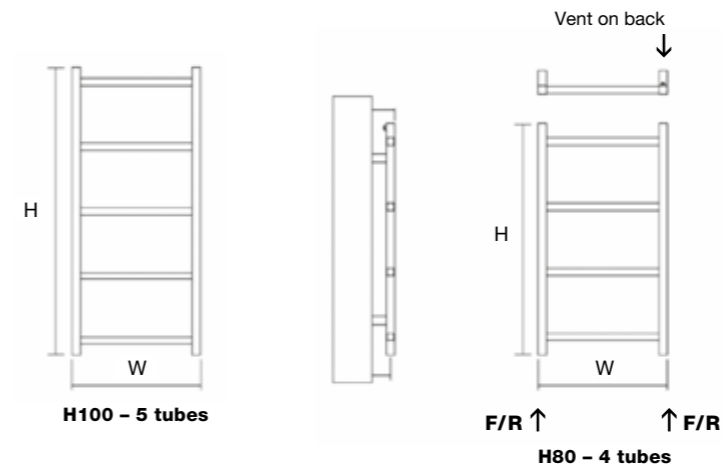

MAIN IMAGE: Shown in Polished Stainless Steel with Essential Corner TRV in Chrome  
 INSET IMAGE: Shown in Brushed Stainless Steel

**MATERIAL**  
 Stainless steel  
 Grade 304

**DELIVERY**  
 All items in bold  
 next working day

**25** YEAR  
 GUARANTEE

**i** FOR MORE INFORMATION  
 including fitting instructions, visit  
 our website or scan the QR code

**TECHNICAL INFORMATION**

STANDARD CONNECTIONS 1/2"

**F** = Flow **R** = Return

Wall to front face = 76-86mm  
 Wall to pipe centre = 65-75mm

The brackets are designed to be installed using the smallest measurement – however, the adjustment is available, where required, for fitting purposes.

MODEL	HEIGHT (mm)	WIDTH (mm)	PIPE CENTRES (mm)	WATTS Δt 50°C	BTUs Δt 50°C	ELECTRIC ELEMENT WATTAGE	BRUSHED STAINLESS (inc VAT)	POLISHED STAINLESS (inc VAT)	RAL COLOUR / FINISHES (inc VAT)	WEIGHT (kgs)
Liana 30/80	800	300	270	171	584	300	<b>£285.60</b>	<b>£300.00</b>	£388.80	10
Liana 30/100	1000	300	270	225	768	300	<b>£364.80</b>	<b>£373.20</b>	£486.00	11
Liana 30/120	1200	300	270	257	877	300	<b>£427.20</b>	<b>£447.60</b>	£579.60	12
Liana 45/80	800	450	420	213	727	300	<b>£343.20</b>	<b>£358.80</b>	£465.60	13
Liana 45/100	1000	450	420	274	935	300	<b>£426.00</b>	<b>£448.80</b>	£583.20	14
Liana 45/120	1200	450	420	319	1089	300	<b>£508.80</b>	<b>£536.40</b>	£697.20	15
Liana 45/150	1500	450	420	410	1399	600	<b>£646.80</b>	<b>£670.80</b>	£871.20	17
Liana 45/180	1800	450	420	480	1638	600	<b>£739.20</b>	<b>£776.40</b>	£1,010.40	20
Liana 60/80	800	600	570	244	833	300	<b>£397.20</b>	<b>£416.40</b>	£540.00	16
Liana 60/100	1000	600	570	326	1113	300	<b>£496.80</b>	<b>£519.60</b>	£675.60	17
Liana 60/120	1200	600	570	366	1249	300	<b>£594.00</b>	<b>£622.80</b>	£811.20	18