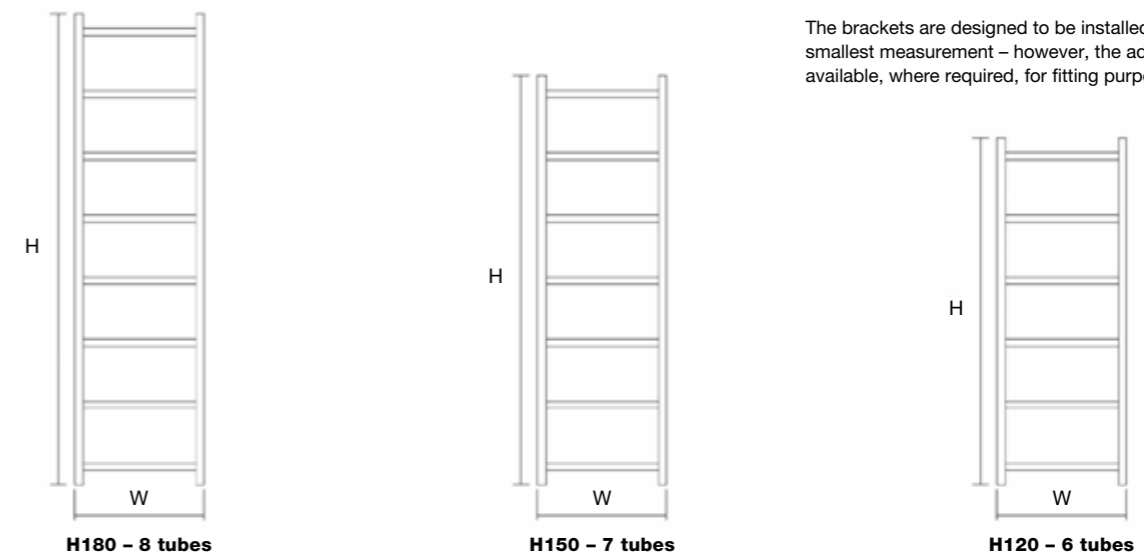

**25** YEAR  
 GUARANTEE

**i** FOR MORE INFORMATION  
 including fitting instructions, visit  
 our website or scan the QR code

**TECHNICAL INFORMATION**

STANDARD CONNECTIONS 1/2"

**F** = Flow **R** = Return

Wall to front face = 76-86mm  
 Wall to pipe centre = 65-75mm

The brackets are designed to be installed using the smallest measurement – however, the adjustment is available, where required, for fitting purposes.

MODEL	HEIGHT (mm)	WIDTH (mm)	PIPE CENTRES (mm)	WATTS Δt 50°C	BTUs Δt 50°C	ELECTRIC ELEMENT WATTAGE	BRUSHED STAINLESS (inc VAT)	POLISHED STAINLESS (inc VAT)	RAL COLOUR / FINISHES (inc VAT)	WEIGHT (kgs)
Liana 30/80	800	300	270	171	584	300	<b>£285.60</b>	<b>£300.00</b>	£388.80	10
Liana 30/100	1000	300	270	225	768	300	<b>£364.80</b>	<b>£373.20</b>	£486.00	11
Liana 30/120	1200	300	270	257	877	300	<b>£427.20</b>	<b>£447.60</b>	£579.60	12
Liana 45/80	800	450	420	213	727	300	<b>£343.20</b>	<b>£358.80</b>	£465.60	13
Liana 45/100	1000	450	420	274	935	300	<b>£426.00</b>	<b>£448.80</b>	£583.20	14
Liana 45/120	1200	450	420	319	1089	300	<b>£508.80</b>	<b>£536.40</b>	£697.20	15
Liana 45/150	1500	450	420	410	1399	600	<b>£646.80</b>	<b>£670.80</b>	£871.20	17
Liana 45/180	1800	450	420	480	1638	600	<b>£739.20</b>	<b>£776.40</b>	£1,010.40	20
Liana 60/80	800	600	570	244	833	300	<b>£397.20</b>	<b>£416.40</b>	£540.00	16
Liana 60/100	1000	600	570	326	1113	300	<b>£496.80</b>	<b>£519.60</b>	£675.60	17
Liana 60/120	1200	600	570	366	1249	300	<b>£594.00</b>	<b>£622.80</b>	£811.20	18