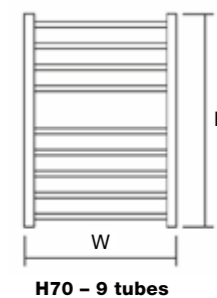

25 YEAR GUARANTEE

FOR MORE INFORMATION
 including fitting instructions, visit
 our website or scan the QR code

TECHNICAL INFORMATION
 STANDARD CONNECTIONS 1/2"
F = Flow R = Return

Wall to front face = 88-100mm
Wall to pipe centre = 72-94mm

The brackets are designed to be installed using the smallest measurement – however, the adjustment is available, where required, for fitting purposes.

MODEL	HEIGHT (mm)	WIDTH (mm)	PIPE CENTRES (mm)	WATTS Δt 50°C	BTUs Δt 50°C	ELECTRIC ELEMENT WATTAGE	COPPER LACQUER (inc VAT)	BLACK NICKEL LACQUER (inc VAT)	WEIGHT (kgs)
Rosa 40/49	490	400	368	196	667	150	£268.80	£268.80	6
Rosa 75/49	490	750	718	389	1328	300	£339.60	£339.60	7
Rosa 100/49	490	1000	968	446	1523	300	£394.80	£394.80	10
Rosa 35/70	700	350	318	270	922	300	£324.00	£324.00	6
Rosa 35/120	1190	350	318	479	1636	300	£465.60	£465.60	9
Rosa 35/160	1540	350	318	563	1920	600	£558.00	£558.00	12
Rosa 50/70	700	500	468	389	1328	300	£351.60	£351.60	7
Rosa 50/120	1190	500	468	536	1827	600	£529.20	£529.20	10
Rosa 50/160	1540	500	468	713	2433	600	£661.20	£661.20	13
Rosa 60/70	700	600	568	420	1433	300	£422.40	£422.40	8
Rosa 60/120	1190	600	568	641	2187	600	£613.20	£613.20	11
Rosa 60/160	1540	600	568	754	2572	600	£768.00	£768.00	14