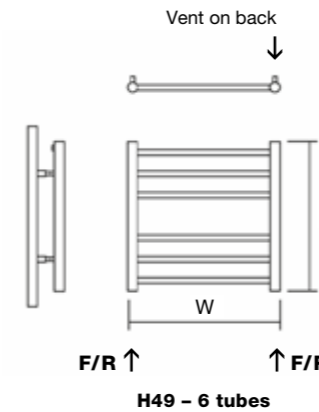

MAIN IMAGE: Shown in Copper Lacquer with Essential Straight Valves in Chrome
 INSET IMAGE: Shown in Black Nickel Lacquer

MATERIAL
 Stainless steel
 Grade 304

DELIVERY
 All items in bold
 next working day

25 YEAR GUARANTEE

FOR MORE INFORMATION
 including fitting instructions, visit
 our website or scan the QR code

TECHNICAL INFORMATION
 STANDARD CONNECTIONS 1/2"
F = Flow R = Return

Wall to front face = 88-100mm
Wall to pipe centre = 72-94mm

The brackets are designed to be installed using the smallest measurement – however, the adjustment is available, where required, for fitting purposes.

MODEL	HEIGHT (mm)	WIDTH (mm)	PIPE CENTRES (mm)	WATTS Δt 50°C	BTUs Δt 50°C	ELECTRIC ELEMENT WATTAGE	COPPER LACQUER (inc VAT)	BLACK NICKEL LACQUER (inc VAT)	WEIGHT (kgs)
Rosa 40/49	490	400	368	196	667	150	£268.80	£268.80	6
Rosa 75/49	490	750	718	389	1328	300	£339.60	£339.60	7
Rosa 100/49	490	1000	968	446	1523	300	£394.80	£394.80	10
Rosa 35/70	700	350	318	270	922	300	£324.00	£324.00	6
Rosa 35/120	1190	350	318	479	1636	300	£465.60	£465.60	9
Rosa 35/160	1540	350	318	563	1920	600	£558.00	£558.00	12
Rosa 50/70	700	500	468	389	1328	300	£351.60	£351.60	7
Rosa 50/120	1190	500	468	536	1827	600	£529.20	£529.20	10
Rosa 50/160	1540	500	468	713	2433	600	£661.20	£661.20	13
Rosa 60/70	700	600	568	420	1433	300	£422.40	£422.40	8
Rosa 60/120	1190	600	568	641	2187	600	£613.20	£613.20	11
Rosa 60/160	1540	600	568	754	2572	600	£768.00	£768.00	14