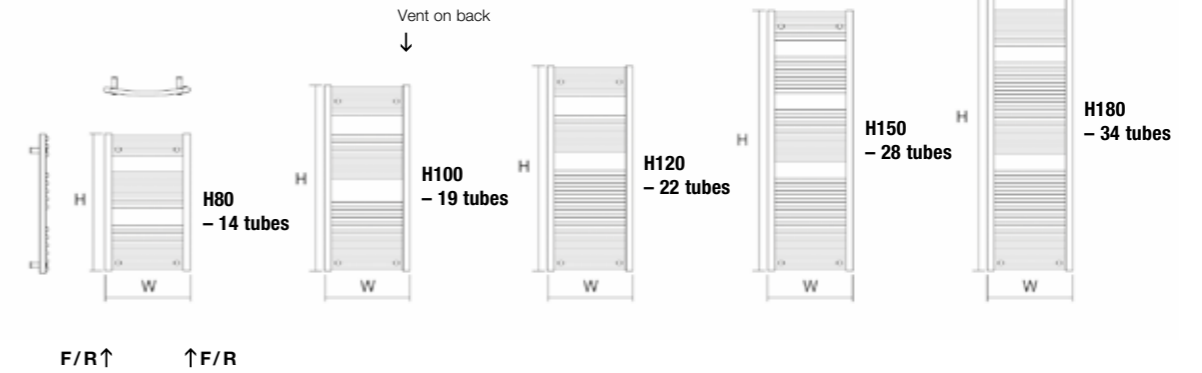

MAIN IMAGE: Shown in Turquoise Blue RAL 5018 with Essential Corner Valves in Chrome  
 INSET IMAGE: Shown in Chrome

**MATERIAL**  
Mild steel

**DELIVERY**  
All items in bold next working day

**5 YEAR GUARANTEE**

**FOR MORE INFORMATION**  
including fitting instructions, visit our website or scan the QR code

**TECHNICAL INFORMATION**  
STANDARD F = Flow R = Return  
CONNECTIONS 1/2"

Wall to front face = 90-100mm  
Wall to pipe centre = 67-77mm

Please note: Chrome finish reduces output by up to 20%.

Model	Height (H) (mm)	Width (W) (mm)	Pipe Centres (mm)	Watts Δt 50°C	BTUs Δt 50°C	Electric Element Wattage	White (inc VAT)	Chrome (inc VAT)	RAL Colour Finishes (inc VAT)	Weight (kgs)
Orion 50/80	800	500	455	420	1433	300	<b>£98.40</b>	<b>£130.80</b>	£208.80	7
Orion 50/100	1000	500	455	538	1836	300	-	<b>£170.40</b>	-	9
Orion 50/120	1200	500	455	600	2047	600	<b>£132.00</b>	<b>£188.40</b>	£243.60	11
Orion 50/150	1500	500	455	750	2559	600	<b>£148.80</b>	<b>£241.20</b>	£259.20	13
Orion 50/180	1800	500	455	925	3156	900	<b>£193.20</b>	<b>£283.20</b>	£303.60	16
Orion 60/80	800	600	555	490	1672	300	<b>£109.20</b>	<b>£148.80</b>	£219.60	8
Orion 60/100	1000	600	555	589	2010	600	-	<b>£187.20</b>	-	10
Orion 60/120	1200	600	555	710	2423	600	<b>£145.20</b>	<b>£207.60</b>	£256.80	12
Orion 60/150	1500	600	555	900	3070	600	<b>£162.00</b>	<b>£271.20</b>	£272.40	15
Orion 60/180	1800	600	555	1107	3777	900	<b>£224.40</b>	<b>£315.60</b>	£336.00	18

# ORION

Curved fronted ladder rail using the same construction and layout as the Metro, the Orion can be supplied in two widths and five heights.

VALVES & ACCESSORIES  
(Please see pages 138-148)

- ADDITIONAL EXTRAS:
- ELECTRIC VERSION (ESSENTIAL ELEMENT) + **£132.00**
  - DUAL FUEL VERSION (PLEASE ADD PRICE OF CORRECT SIZE ELEMENT FROM ACCESSORIES PAGES)
  - GRIP PEG WHITE / CHROME **£28.80**
  - VIP HOOK WHITE / CHROME **£39.60**
  - TOWEL BAR TO FIT ORION 500 & 600 WHITE / CHROME **£70.80**