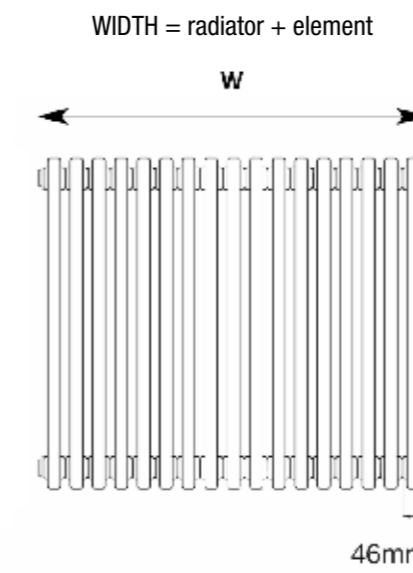

MATERIAL
Mild steel

DELIVERY
All items in bold next working day

5 YEAR GUARANTEE
(2 years on element)

FOR MORE INFORMATION
including fitting instructions, visit our website or scan the QR code

MAIN IMAGE: Shown in White RAL 9016 with H+H Element in White

Model	Height (H) (mm)	Width (W) (mm)	No. of Sections	Electric Element Wattage	White 9016 (inc VAT)	RAL Colour Finishes (inc VAT)	Weight (kgs)
2 COLUMN							
Modus-E 2.600/13	600	692	13	600	£547.20	£710.40	21
Modus-E 2.600/17	600	876	17	900	£685.20	£891.60	27
Modus-E 2.600/21	600	1060	21	1200	£825.60	£1,074.00	34
3 COLUMN							
Modus-E 3.600/13	600	692	13	900	£578.40	£751.20	30
Modus-E 3.600/17	600	876	17	1200	£732.00	£950.40	39
Modus-E 3.600/21	600	1060	21	1500	£888.00	£1,154.40	49
4 COLUMN							
Modus-E 4.600/13	600	692	13	1200	£625.20	£812.40	42
Modus-E 4.600/17	600	876	17	1500	£802.80	£1,042.80	55
Modus-E 4.600/21	600	1060	21	2000	£980.40	£1,274.40	67