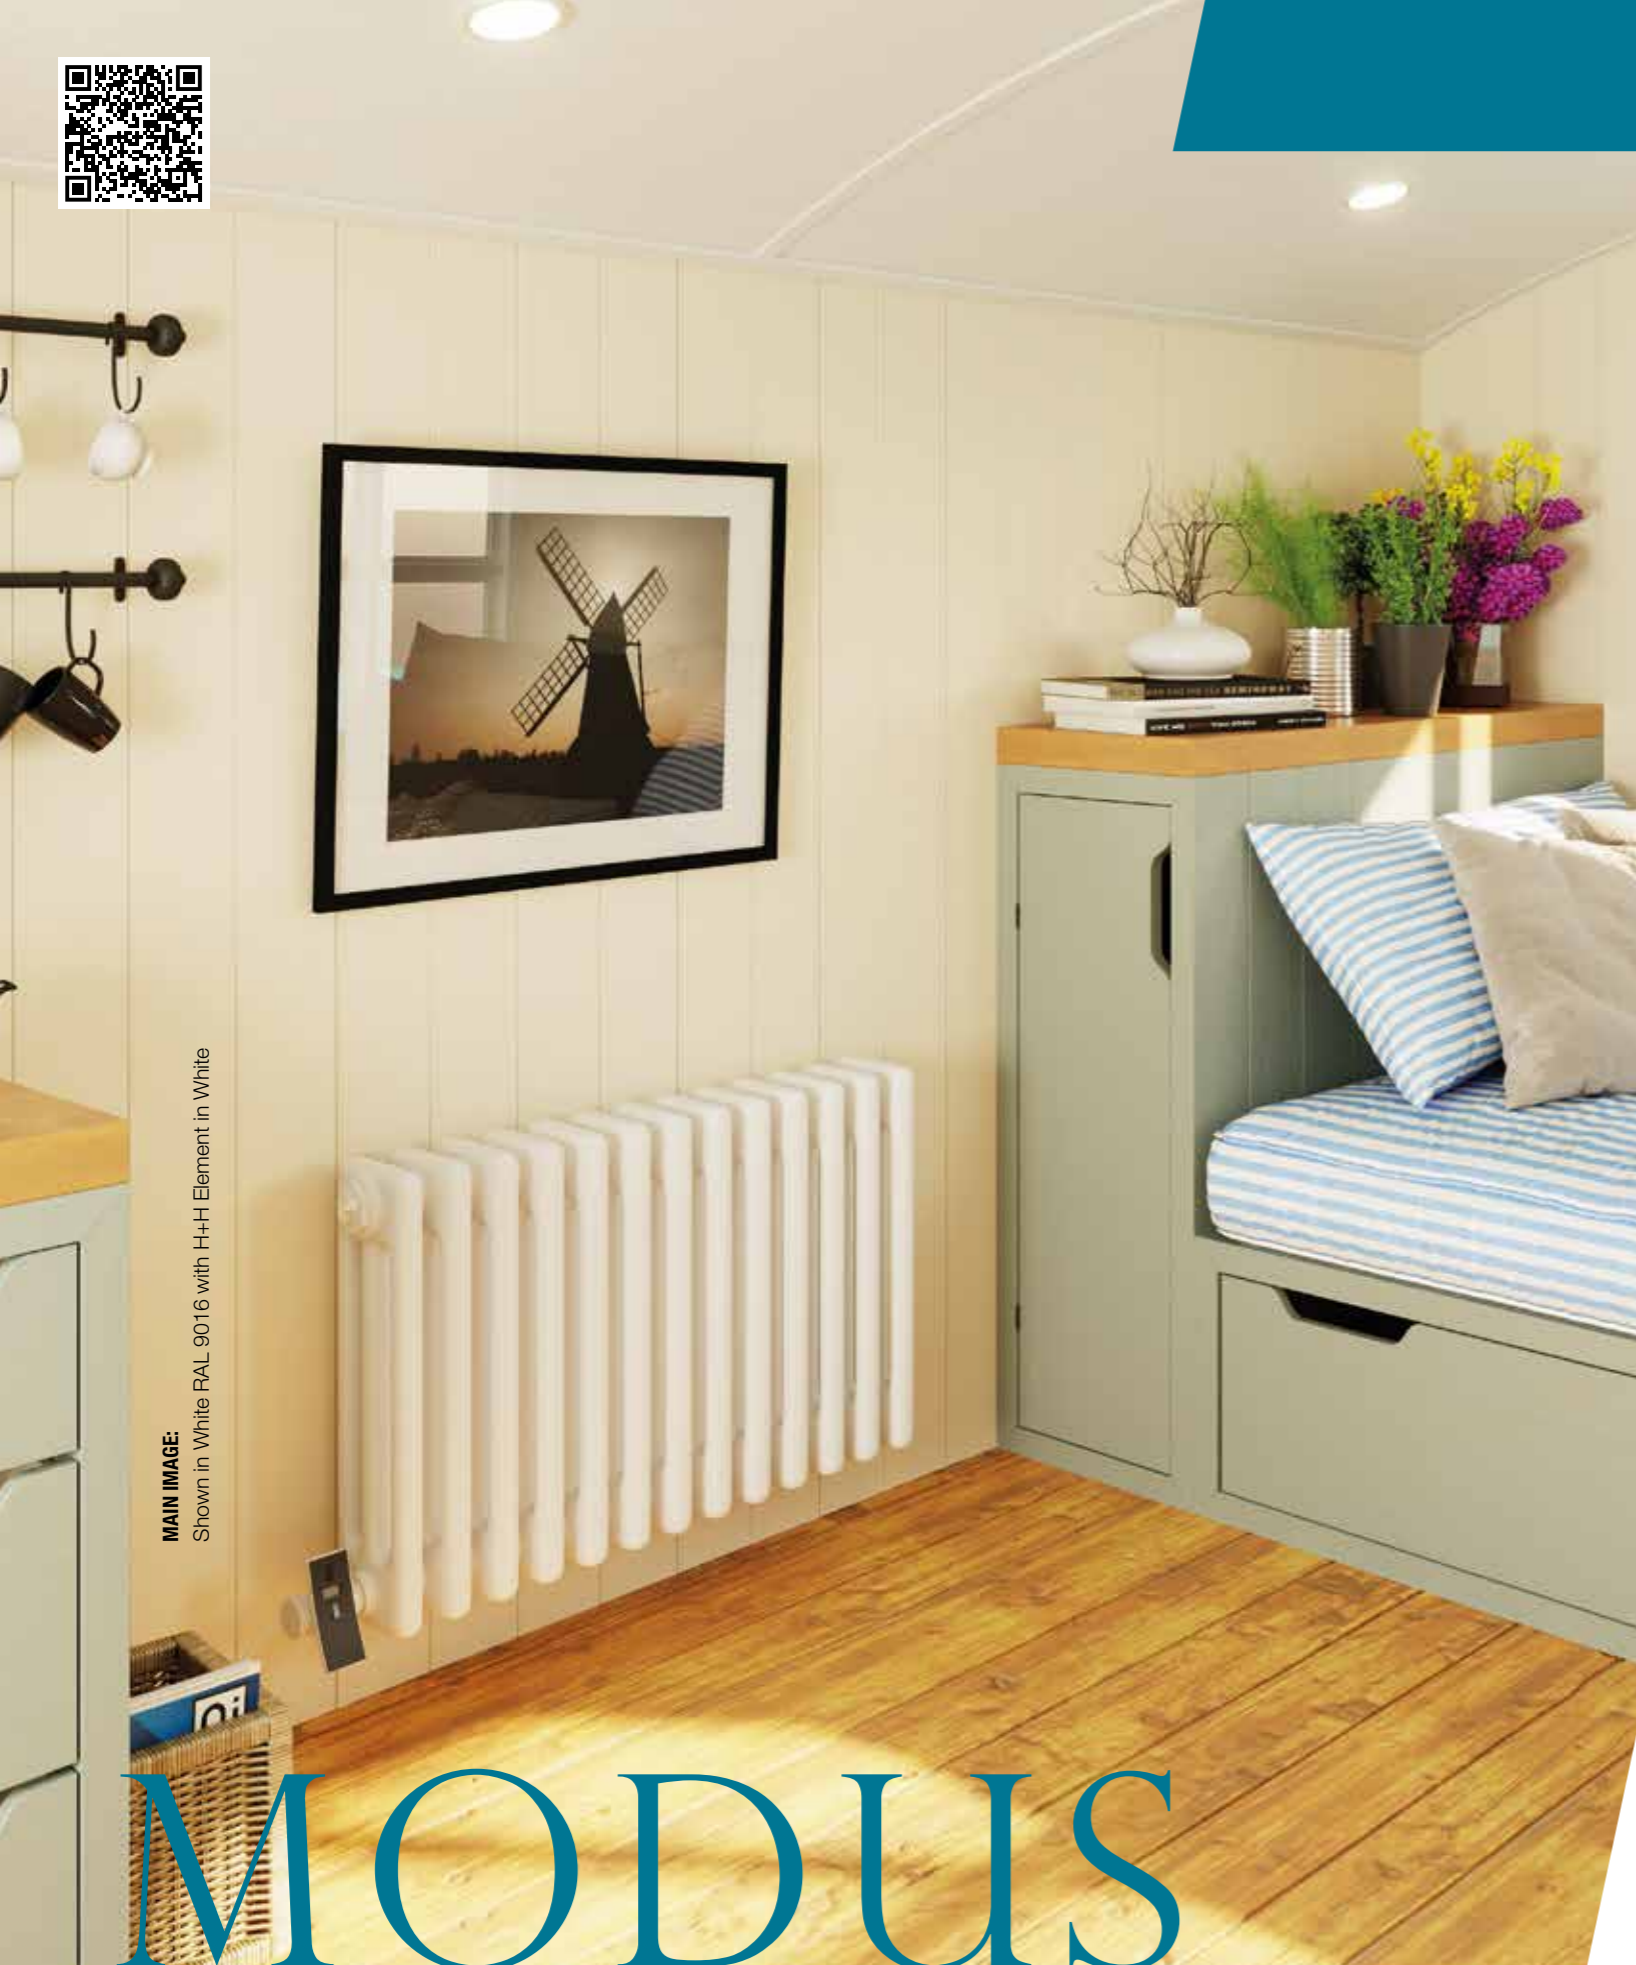

MATERIAL
Mild steel

DELIVERY
All items in bold next working day

5 YEAR GUARANTEE
(2 years on element)

FOR MORE INFORMATION
including fitting instructions, visit our website or scan the QR code

MAIN IMAGE: Shown in White RAL 9016 with H+H Element in White