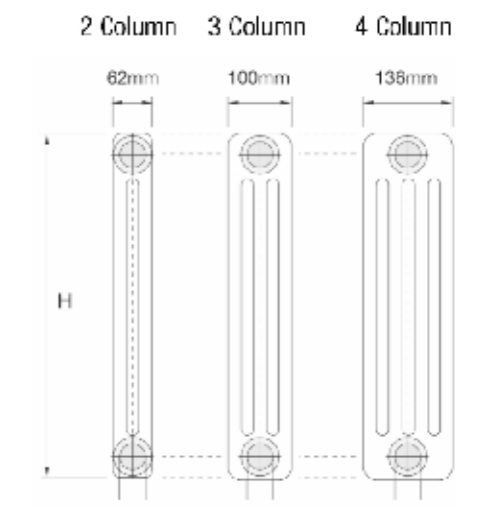

MATERIAL
Mild steel

DELIVERY
All items in bold next working day

5 YEAR GUARANTEE
(2 years on element)

FOR MORE INFORMATION
including fitting instructions, visit our website or scan the QR code

MAIN IMAGE: Shown in White RAL 9016 with H+H Element in White

Model	Height (H) (mm)	Width (W) (mm)	No. of Sections	Electric Element Wattage	White 9016 (inc VAT)	RAL Colour Finishes (inc VAT)	Weight (kgs)
2 COLUMN							
Modus-E 2.600/13	600	692	13	600	£547.20	£710.40	21
Modus-E 2.600/17	600	876	17	900	£685.20	£891.60	27
Modus-E 2.600/21	600	1060	21	1200	£825.60	£1,074.00	34
3 COLUMN							
Modus-E 3.600/13	600	692	13	900	£578.40	£751.20	30
Modus-E 3.600/17	600	876	17	1200	£732.00	£950.40	39
Modus-E 3.600/21	600	1060	21	1500	£888.00	£1,154.40	49
4 COLUMN							
Modus-E 4.600/13	600	692	13	1200	£625.20	£812.40	42
Modus-E 4.600/17	600	876	17	1500	£802.80	£1,042.80	55
Modus-E 4.600/21	600	1060	21	2000	£980.40	£1,274.40	67