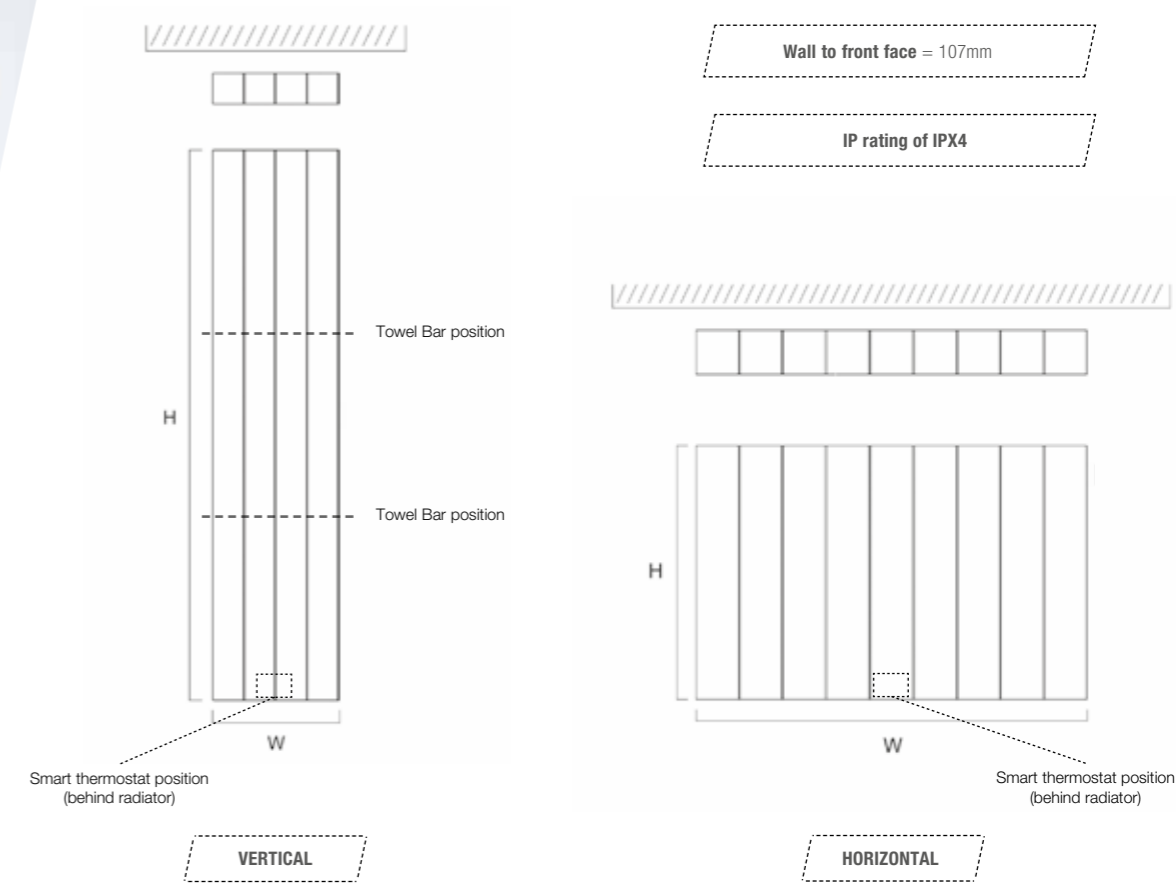

E: sales@dqheating.com – T: 01842 810833 – W: www.dqheating.com

Model	Height (H) (mm)	Width (W) (mm)	Electric Element Wattage	White Matt (inc VAT)	Anthracite Matt (inc VAT)	Weight (kgs)
<b>VERTICAL</b>						
Vela-WE 180/3	1800	363	1500	£1,293.60	£1,293.60	21
Vela-WE 180/4	1800	485	2000	£1,524.00	£1,524.00	27
<b>HORIZONTAL</b>						
Vela-WE 60/3	600	363	600	£908.40	£908.40	7
Vela-WE 60/5	600	606	1000	£1,203.60	£1,203.60	11
Vela-WE 60/7	600	849	1400	£1,515.60	£1,515.60	15
Vela-WE 60/9	600	1092	1800	£1,828.80	£1,828.80	19