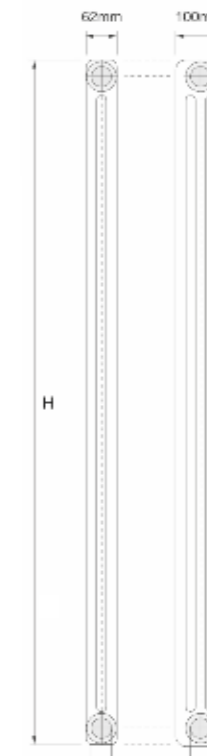

**TECHNICAL INFORMATION  
STANDARD  
CONNECTIONS 1/2"**

F = Flow P = Plug  
R = Return V = Vent

PIPE CENTRES = radiator width + valves

ANTHRACITE 7016 TEXTURE AVAILABLE ON A NEXT DAY DELIVERY SERVICE FROM NOVEMBER 2021

WIDTH = 46mm x no. of sections + 24mm

2 Column 3 Column

Model	Height (H) (mm)	Width (W) (mm)	Watts Δt 50°C	BTUs Δt 50°C	White (inc VAT)	Anthracite 7016 Texture (inc VAT)	RAL Colour Finishes (inc VAT)	Weight (kgs)
<b>2 COLUMN</b>								
Modus-ST2.1800/6	1800	300	750	2559	<b>£234.00</b>	<b>£282.00</b>	£302.40	18
Modus-ST2.1800/8	1800	392	1000	3412	<b>£306.00</b>	<b>£367.20</b>	£396.00	24
Modus-ST2.1800/11	1800	530	1375	4697	<b>£421.20</b>	<b>£505.20</b>	£546.00	33
<b>3 COLUMN</b>								
Modus-ST3.1800/6	1800	300	1020	3480	<b>£289.20</b>	<b>£348.00</b>	£376.80	24
Modus-ST3.1800/8	1800	392	1360	4640	<b>£379.20</b>	<b>£456.00</b>	£493.20	32
Modus-ST3.1800/11	1800	530	1870	6380	<b>£522.00</b>	<b>£627.60</b>	£679.20	44