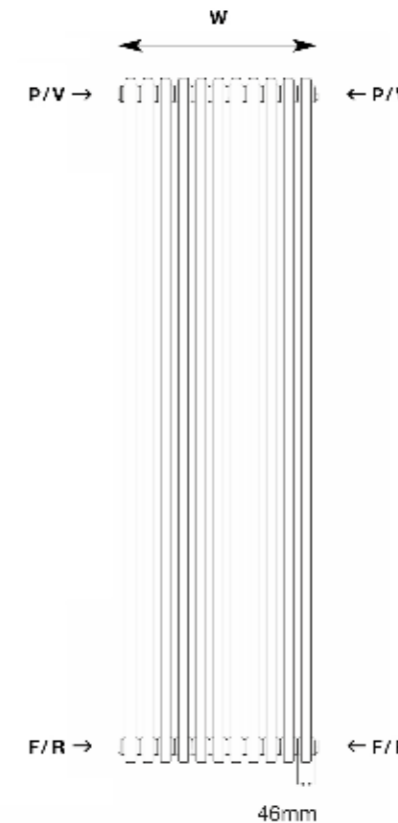

**TECHNICAL INFORMATION  
STANDARD  
CONNECTIONS 1/2"**

F = Flow P = Plug  
R = Return V = Vent

PIPE CENTRES = radiator width + valves

ANTHRACITE 7016 TEXTURE AVAILABLE ON A NEXT DAY DELIVERY SERVICE FROM NOVEMBER 2021

WIDTH = 46mm x no. of sections + 24mm

2 Column 3 Column

Model	Height (H) (mm)	Width (W) (mm)	Watts Δt 50°C	BTUs Δt 50°C	White (inc VAT)	Anthracite 7016 Texture (inc VAT)	RAL Colour Finishes (inc VAT)	Weight (kgs)
<b>2 COLUMN</b>								
Modus-ST2.1800/6	1800	300	750	2559	<b>£234.00</b>	<b>£282.00</b>	£302.40	18
Modus-ST2.1800/8	1800	392	1000	3412	<b>£306.00</b>	<b>£367.20</b>	£396.00	24
Modus-ST2.1800/11	1800	530	1375	4697	<b>£421.20</b>	<b>£505.20</b>	£546.00	33
<b>3 COLUMN</b>								
Modus-ST3.1800/6	1800	300	1020	3480	<b>£289.20</b>	<b>£348.00</b>	£376.80	24
Modus-ST3.1800/8	1800	392	1360	4640	<b>£379.20</b>	<b>£456.00</b>	£493.20	32
Modus-ST3.1800/11	1800	530	1870	6380	<b>£522.00</b>	<b>£627.60</b>	£679.20	44