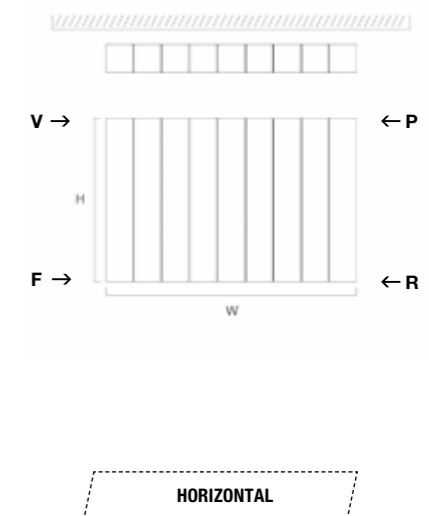

E: sales@dqheating.com – T: 01842 810833 – W: www.dqheating.com

TECHNICAL INFORMATION

STANDARD CONNECTIONS 1/2" F = Flow P = Plug
R = Return V = Vent

PIPE CENTRES

Vertical = radiator width + valves
Horizontal = radiator width + valves

Wall to front face = 90mm
Wall to pipe centre = 55mm

Model	Height (H) (mm)	Width (W) (mm)	Watts Δt 50°C	BTUs Δt 50°C	White Matt (inc VAT)	Anthracite 7016 Matt (inc VAT)	Weight (kgs)
VERTICAL							
Vela 190/3	1900	363	843	2876	£733.20	£733.20	20
Vela 190/4	1900	485	1124	3835	£934.80	£934.80	26
HORIZONTAL							
Vela 60/3	600	363	318	1085	£478.80	£478.80	6
Vela 60/5	600	606	530	1808	£728.40	£728.40	10
Vela 60/7	600	849	742	2532	£975.60	£975.60	14
Vela 60/9	600	1092	954	3255	£1,225.20	£1,225.20	18