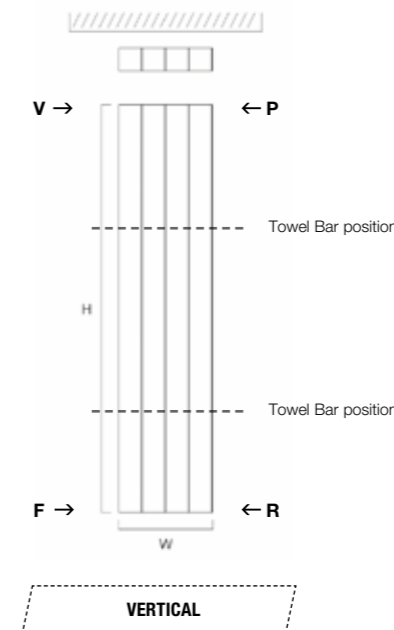

E: sales@dqheating.com – T: 01842 810833 – W: www.dqheating.com

TECHNICAL INFORMATION

STANDARD CONNECTIONS 1/2" F = Flow P = Plug
R = Return V = Vent

PIPE CENTRES

Vertical = radiator width + valves
Horizontal = radiator width + valves

Wall to front face = 90mm
Wall to pipe centre = 55mm

Model	Height (H) (mm)	Width (W) (mm)	Watts Δt 50°C	BTUs Δt 50°C	White Matt (inc VAT)	Anthracite 7016 Matt (inc VAT)	Weight (kgs)
VERTICAL							
Vela 190/3	1900	363	843	2876	£733.20	£733.20	20
Vela 190/4	1900	485	1124	3835	£934.80	£934.80	26
HORIZONTAL							
Vela 60/3	600	363	318	1085	£478.80	£478.80	6
Vela 60/5	600	606	530	1808	£728.40	£728.40	10
Vela 60/7	600	849	742	2532	£975.60	£975.60	14
Vela 60/9	600	1092	954	3255	£1,225.20	£1,225.20	18

* Next working day delivery

VALVES & ACCESSORIES
(Please see pages 141-148)

ADDITIONAL EXTRAS:
• **ADDITIONAL TOWEL BAR IN POLISHED.**
SIZES 367MM & 488MM + **£153.60**

AVAILABLE IN THE FOLLOWING FINISHES: