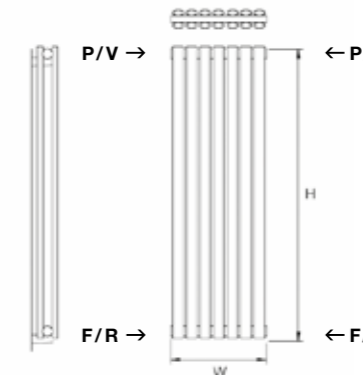

### TECHNICAL INFORMATION

**STANDARD CONNECTIONS 1/2"** F = Flow P = Plug  
R = Return V = Vent

#### PIPE CENTRES

**Vertical** = radiator width + valves  
**Horizontal** = radiator width - 45mm

Wall to front face = 105mm  
Wall to pipe centre = 65mm

Wall to front face = 105mm  
Wall to pipe centre = 65mm

#### SINGLE

Wall to front face = 61mm  
Wall to pipe centre = 20mm

On the Single Horizontal, only straight valves can be used.

#### DOUBLE

Wall to front face = 105mm  
Wall to pipe centre = 61mm

SINGLE VERTICAL

DOUBLE VERTICAL

Additional Horizontal Brackets + **£31.20** (inc VAT)

Model	Height (H) (mm)	Width (W) (mm)	Watts Δt 50°C	BTUs Δt 50°C	White (inc VAT)	Anthracite 7016 Texture (inc VAT)	RAL Colour Finishes (inc VAT)	Weight (kgs)
<b>SINGLE</b>								
Cove 150/5	1500	295	530	1808	<b>£166.80</b>	<b>£166.80</b>	£234.00	14
Cove 150/7	1500	413	750	2559	<b>£222.00</b>	<b>£222.00</b>	£312.00	19
Cove 180/5	1800	295	640	2184	<b>£188.40</b>	<b>£188.40</b>	£262.80	18
Cove 180/7	1800	413	895	3054	<b>£249.60</b>	<b>£249.60</b>	£350.40	22
Cove 180/9	1800	531	1155	3941	<b>£320.40</b>	<b>£320.40</b>	£447.60	28
<b>DOUBLE</b>								
Cove 150/5D	1500	295	800	2730	<b>£306.00</b>	<b>£306.00</b>	£428.40	25
Cove 150/7D	1500	413	1130	3856	<b>£416.40</b>	<b>£416.40</b>	£583.20	35
Cove 180/5D	1800	295	970	3310	<b>£333.60</b>	<b>£333.60</b>	£466.80	28
Cove 180/7D	1800	413	1350	4606	<b>£465.60</b>	<b>£465.60</b>	£651.60	40
Cove 180/9D	1800	531	1740	5937	<b>£625.20</b>	<b>£625.20</b>	£874.80	50