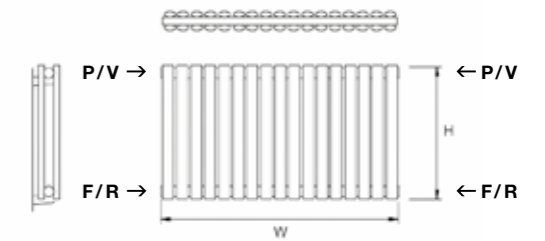

#### AVAILABLE IN THE FOLLOWING FINISHES:

MAIN IMAGE: Shown in White RAL 9016 with Jupiter Angled Valves in Brushed Nickel  
 INSET IMAGE: Shown in Anthracite 7016 Texture

**MATERIAL**  
Mild steel

**DELIVERY**  
All items in bold next working day

**5 YEAR GUARANTEE**

**FOR MORE INFORMATION**  
including fitting instructions, visit our website or scan the QR code

**TECHNICAL INFORMATION**  
**STANDARD CONNECTIONS 1/2"** F = Flow P = Plug  
 R = Return V = Vent

**PIPE CENTRES**  
**Horizontal** = radiator width + valves

Wall to front face = 105mm  
 Wall to pipe centre = 65mm

**SINGLE HORIZONTAL**

**DOUBLE HORIZONTAL**

Model	Height (H) (mm)	Width (W) (mm)	Watts Δt 50°C	BTUs Δt 50°C	White (inc VAT)	Anthracite 7016 Texture (inc VAT)	RAL Colour Finishes (inc VAT)	Weight (kgs)
<b>SINGLE</b>								
Cove 550/7	550	413	275	938	<b>£153.60</b>	<b>£153.60</b>	£214.80	10
Cove 550/10	550	590	390	1331	<b>£194.40</b>	<b>£194.40</b>	£272.40	12
Cove 550/14	550	826	550	1877	<b>£258.00</b>	<b>£258.00</b>	£360.00	16
Cove 550/17	550	1003	665	2269	<b>£320.40</b>	<b>£320.40</b>	£447.60	20
Cove 550/20	550	1180	780	2661	<b>£361.20</b>	<b>£361.20</b>	£506.40	22
<b>DOUBLE</b>								
Cove 550/7D	550	413	440	1501	<b>£216.00</b>	<b>£216.00</b>	£301.20	17
Cove 550/10D	550	590	625	2133	<b>£292.80</b>	<b>£292.80</b>	£408.00	19
Cove 550/14D	550	826	880	3003	<b>£388.80</b>	<b>£388.80</b>	£544.80	27
Cove 550/17D	550	1003	1065	3634	<b>£465.60</b>	<b>£465.60</b>	£651.60	33
Cove 550/20D	550	1180	1250	4265	<b>£535.20</b>	<b>£535.20</b>	£747.60	39