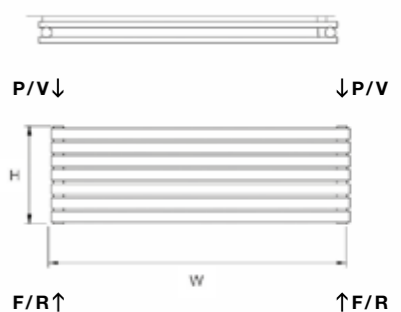

#### PIPE CENTRES

**Vertical** = radiator width + valves  
**Horizontal** = radiator width - 45mm

Wall to front face = 105mm  
Wall to pipe centre = 65mm

Wall to front face = 105mm  
Wall to pipe centre = 65mm

#### SINGLE

Wall to front face = 61mm  
Wall to pipe centre = 20mm

On the Single Horizontal, only straight valves can be used.

#### DOUBLE

Wall to front face = 105mm  
Wall to pipe centre = 61mm

SINGLE VERTICAL

DOUBLE VERTICAL

Additional Horizontal Brackets + **£31.20** (inc VAT)

Model	Height (H) (mm)	Width (W) (mm)	Watts Δt 50°C	BTUs Δt 50°C	White (inc VAT)	Anthracite 7016 Texture (inc VAT)	RAL Colour Finishes (inc VAT)	Weight (kgs)
<b>SINGLE</b>								
Cove 150/5	1500	295	530	1808	<b>£166.80</b>	<b>£166.80</b>	£234.00	14
Cove 150/7	1500	413	750	2559	<b>£222.00</b>	<b>£222.00</b>	£312.00	19
Cove 180/5	1800	295	640	2184	<b>£188.40</b>	<b>£188.40</b>	£262.80	18
Cove 180/7	1800	413	895	3054	<b>£249.60</b>	<b>£249.60</b>	£350.40	22
Cove 180/9	1800	531	1155	3941	<b>£320.40</b>	<b>£320.40</b>	£447.60	28
<b>DOUBLE</b>								
Cove 150/5D	1500	295	800	2730	<b>£306.00</b>	<b>£306.00</b>	£428.40	25
Cove 150/7D	1500	413	1130	3856	<b>£416.40</b>	<b>£416.40</b>	£583.20	35
Cove 180/5D	1800	295	970	3310	<b>£333.60</b>	<b>£333.60</b>	£466.80	28
Cove 180/7D	1800	413	1350	4606	<b>£465.60</b>	<b>£465.60</b>	£651.60	40
Cove 180/9D	1800	531	1740	5937	<b>£625.20</b>	<b>£625.20</b>	£874.80	50