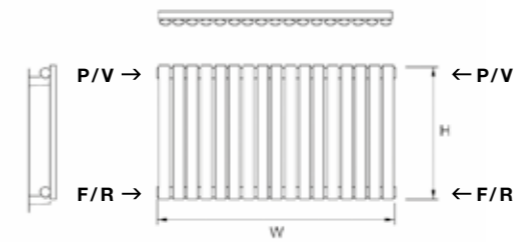

#### AVAILABLE IN THE FOLLOWING FINISHES:

MAIN IMAGE: Shown in White RAL 9016 with Jupiter Angled Valves in Brushed Nickel  
 INSET IMAGE: Shown in Anthracite 7016 Texture

**MATERIAL**  
Mild steel

**DELIVERY**  
All items in bold next working day

**5 YEAR GUARANTEE**

**FOR MORE INFORMATION**  
including fitting instructions, visit our website or scan the QR code

**TECHNICAL INFORMATION**  
**STANDARD CONNECTIONS 1/2"** F = Flow P = Plug  
 R = Return V = Vent

**PIPE CENTRES**  
**Horizontal** = radiator width + valves

Wall to front face = 105mm  
 Wall to pipe centre = 65mm

**SINGLE HORIZONTAL**

**DOUBLE HORIZONTAL**

Model	Height (H) (mm)	Width (W) (mm)	Watts Δt 50°C	BTUs Δt 50°C	White (inc VAT)	Anthracite 7016 Texture (inc VAT)	RAL Colour Finishes (inc VAT)	Weight (kgs)
<b>SINGLE</b>								
Cove 550/7	550	413	275	938	<b>£153.60</b>	<b>£153.60</b>	£214.80	10
Cove 550/10	550	590	390	1331	<b>£194.40</b>	<b>£194.40</b>	£272.40	12
Cove 550/14	550	826	550	1877	<b>£258.00</b>	<b>£258.00</b>	£360.00	16
Cove 550/17	550	1003	665	2269	<b>£320.40</b>	<b>£320.40</b>	£447.60	20
Cove 550/20	550	1180	780	2661	<b>£361.20</b>	<b>£361.20</b>	£506.40	22
<b>DOUBLE</b>								
Cove 550/7D	550	413	440	1501	<b>£216.00</b>	<b>£216.00</b>	£301.20	17
Cove 550/10D	550	590	625	2133	<b>£292.80</b>	<b>£292.80</b>	£408.00	19
Cove 550/14D	550	826	880	3003	<b>£388.80</b>	<b>£388.80</b>	£544.80	27
Cove 550/17D	550	1003	1065	3634	<b>£465.60</b>	<b>£465.60</b>	£651.60	33
Cove 550/20D	550	1180	1250	4265	<b>£535.20</b>	<b>£535.20</b>	£747.60	39