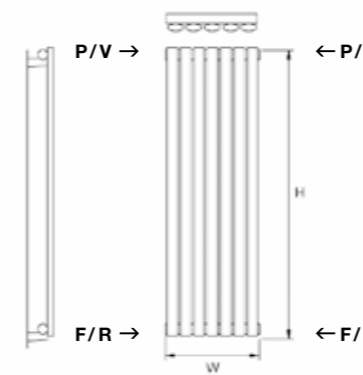

### TECHNICAL INFORMATION

**STANDARD CONNECTIONS 1/2"** F = Flow P = Plug  
R = Return V = Vent

#### PIPE CENTRES

**Vertical** = radiator width + valves  
**Horizontal** = radiator width - 45mm

Wall to front face = 105mm  
Wall to pipe centre = 65mm

Wall to front face = 105mm  
Wall to pipe centre = 65mm

#### SINGLE

Wall to front face = 61mm  
Wall to pipe centre = 20mm

On the Single Horizontal, only straight valves can be used.

#### DOUBLE

Wall to front face = 105mm  
Wall to pipe centre = 61mm

SINGLE VERTICAL

DOUBLE VERTICAL

Additional Horizontal Brackets + **£31.20** (inc VAT)

Model	Height (H) (mm)	Width (W) (mm)	Watts Δt 50°C	BTUs Δt 50°C	White (inc VAT)	Anthracite 7016 Texture (inc VAT)	RAL Colour Finishes (inc VAT)	Weight (kgs)
<b>SINGLE</b>								
Cove 150/5	1500	295	530	1808	<b>£166.80</b>	<b>£166.80</b>	£234.00	14
Cove 150/7	1500	413	750	2559	<b>£222.00</b>	<b>£222.00</b>	£312.00	19
Cove 180/5	1800	295	640	2184	<b>£188.40</b>	<b>£188.40</b>	£262.80	18
Cove 180/7	1800	413	895	3054	<b>£249.60</b>	<b>£249.60</b>	£350.40	22
Cove 180/9	1800	531	1155	3941	<b>£320.40</b>	<b>£320.40</b>	£447.60	28
<b>DOUBLE</b>								
Cove 150/5D	1500	295	800	2730	<b>£306.00</b>	<b>£306.00</b>	£428.40	25
Cove 150/7D	1500	413	1130	3856	<b>£416.40</b>	<b>£416.40</b>	£583.20	35
Cove 180/5D	1800	295	970	3310	<b>£333.60</b>	<b>£333.60</b>	£466.80	28
Cove 180/7D	1800	413	1350	4606	<b>£465.60</b>	<b>£465.60</b>	£651.60	40
Cove 180/9D	1800	531	1740	5937	<b>£625.20</b>	<b>£625.20</b>	£874.80	50