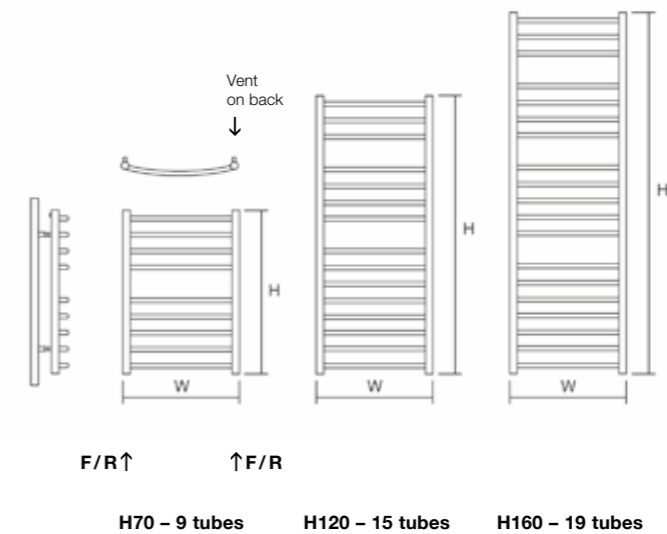

MAIN AND INSET IMAGE:  
Shown in Polished Stainless Steel with Essential Corner TRV in Chrome

**TECHNICAL INFORMATION**  
**STANDARD CONNECTIONS 1/2"**

**F** = Flow      **R** = Return

**Wall to front face = 88-100mm**  
**Wall to pipe centre = 72-94mm**

The brackets are designed to be installed using the smallest measurement – however, the adjustment is available, where required, for fitting purposes.

Model	Height (H) (mm)	Width (W) (mm)	Pipe Centres (mm)	Watts Δt 50°C	BTUs Δt 50°C	Electric Element Wattage	Polished Stainless (inc VAT)	RAL Colour Finishes (inc VAT)	Weight (kgs)
Zante 50/70	700	500	468	389	1328	300	<b>£254.40</b>	£388.80	7
Zante 50/120	1190	500	468	536	1827	600	<b>£379.20</b>	£562.80	10
Zante 50/160	1540	500	468	713	2433	600	<b>£466.80</b>	£704.40	13
Zante 60/70	700	600	568	420	1433	300	<b>£272.40</b>	£456.00	8
Zante 60/120	1190	600	568	641	2187	600	<b>£414.00</b>	£673.20	11
Zante 60/160	1540	600	568	754	2572	600	<b>£511.20</b>	£816.00	14