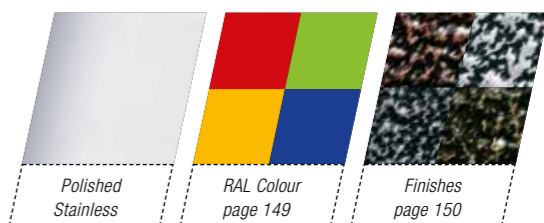

Model	Height (H) (mm)	Width (W) (mm)	Pipe Centres (mm)	Watts Δt 50°C	BTUs Δt 50°C	Electric Element Wattage	Polished Stainless (inc VAT)	RAL Colour Finishes (inc VAT)	Weight (kgs)
Zante 50/70	700	500	468	389	1328	300	£254.40	£388.80	7
Zante 50/120	1190	500	468	536	1827	600	£379.20	£562.80	10
Zante 50/160	1540	500	468	713	2433	600	£466.80	£704.40	13
Zante 60/70	700	600	568	420	1433	300	£272.40	£456.00	8
Zante 60/120	1190	600	568	641	2187	600	£414.00	£673.20	11
Zante 60/160	1540	600	568	754	2572	600	£511.20	£816.00	14

* All items in bold – Next working day delivery

* All items not in bold – 5-7 working days delivery

VALVES & ACCESSORIES
(Please see pages 138-148)

1. ADDITIONAL EXTRAS:
2. ELECTRIC VERSION (ESSENTIAL ELEMENT) + **£132.00**
   - DUAL FUEL VERSION (PLEASE ADD PRICE OF CORRECT SIZE ELEMENT FROM ACCESSORIES PAGES)

AVAILABLE IN THE FOLLOWING FINISHES: