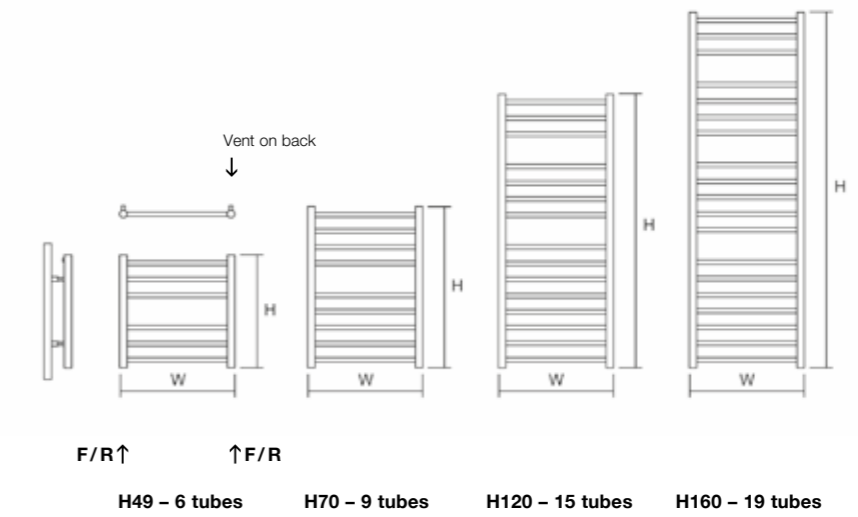

**TECHNICAL INFORMATION**  
**STANDARD CONNECTIONS 1/2"**

F = Flow R = Return

Wall to front face = 88-100mm  
 Wall to pipe centre = 72-94mm

The brackets are designed to be installed using the smallest measurement – however, the adjustment is available, where required, for fitting purposes.

Model	Height (H) (mm)	Width (W) (mm)	Pipe Centres (mm)	Watts Δt 50°C	BTUs Δt 50°C	Electric Element Wattage	Copper Lacquer (inc VAT)	Black Nickel Lacquer (inc VAT)	Weight (kgs)
Rosa 40/49	490	400	368	196	667	150	£255.60	£255.60	6
Rosa 75/49	490	750	718	389	1328	300	£322.80	£322.80	7
Rosa 100/49	490	1000	968	446	1523	300	£375.60	£375.60	10
Rosa 35/70	700	350	318	270	922	300	£308.40	£308.40	6
Rosa 35/120	1190	350	318	479	1636	300	£442.80	£442.80	9
Rosa 35/160	1540	350	318	563	1920	600	£530.40	£530.40	12
Rosa 50/70	700	500	468	389	1328	300	<b>£334.80</b>	<b>£334.80</b>	7
Rosa 50/120	1190	500	468	536	1827	600	<b>£504.00</b>	<b>£504.00</b>	10
Rosa 50/160	1540	500	468	713	2433	600	<b>£628.80</b>	<b>£628.80</b>	13
Rosa 60/70	700	600	568	420	1433	300	£402.00	£402.00	8
Rosa 60/120	1190	600	568	641	2187	600	£583.20	£583.20	11
Rosa 60/160	1540	600	568	754	2572	600	£730.80	£730.80	14