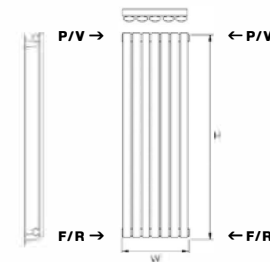

NEW

Black Nickel Lacquer

Copper Lacquer

TECHNICAL INFORMATION

STANDARD CONNECTIONS 1/2" F = Flow P = Plug
R = Return V = Vent

PIPE CENTRES

Vertical = radiator width + valves

Wall to front face = 105mm
Wall to pipe centre = 65mm

VERTICAL

Model	Height (H) (mm)	Width (W) (mm)	Watts At 50°C	Btu's At 50°C	Copper Lacquer (inc VAT)	Black Nickel Lacquer (inc VAT)	Weight (kgs)
Denali 180/5	1800	295	640	2184	£592.00	£592.00	15
Denali 180/7	1800	413	895	3054	£789.00	£789.00	20