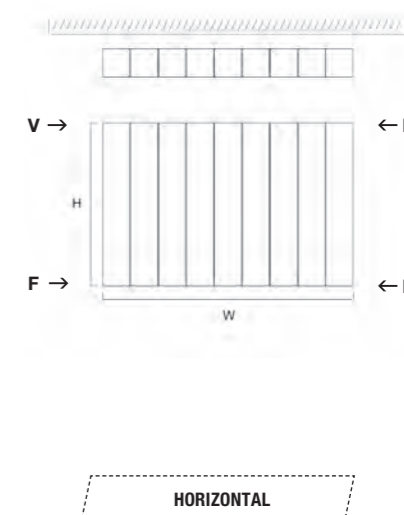

### TECHNICAL INFORMATION

STANDARD CONNECTIONS 1/2" F = Flow P = Plug  
R = Return V = Vent

### PIPE CENTRES

Vertical = radiator width + valves  
Horizontal = radiator width + valves

Wall to front face = 90mm  
Wall to pipe centre = 55mm

VERTICAL

HORIZONTAL

Model	Height (H) (mm)	Width (W) (mm)	Watts Δt 50°C	Btu's Δt 50°C	White Matt (inc VAT)	Anthracite 7016 Matt (inc VAT)	Weight (kgs)
<b>VERTICAL</b>							
Vela 190/3	1900	367	843	2876	£634.00	£634.00	20
Vela 190/4	1900	488	1124	3835	£809.00	£809.00	26
<b>HORIZONTAL</b>							
Vela 60/3	600	367	318	1085	£413.00	£413.00	6
Vela 60/5	600	610	530	1808	£629.00	£629.00	10
Vela 60/7	600	853	742	2532	£844.00	£844.00	14
Vela 60/9	600	1096	954	3255	£1,060.00	£1,060.00	18

\* Next working day delivery

VALVES & ACCESSORIES  
(Please see pages 141-148)

ADDITIONAL EXTRAS:  
• ADDITIONAL TOWEL BAR IN POLISHED.  
SIZES 367MM & 488MM + £132.00

AVAILABLE IN THE FOLLOWING FINISHES: