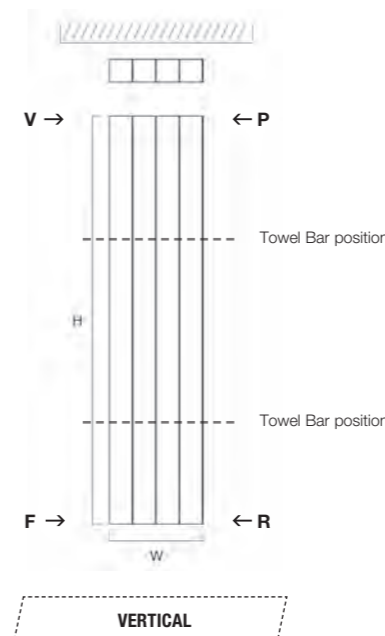

### TECHNICAL INFORMATION

STANDARD CONNECTIONS 1/2" F = Flow P = Plug  
R = Return V = Vent

### PIPE CENTRES

Vertical = radiator width + valves  
Horizontal = radiator width + valves

Wall to front face = 90mm  
Wall to pipe centre = 55mm

VERTICAL

HORIZONTAL

Model	Height (H) (mm)	Width (W) (mm)	Watts Δt 50°C	Btu's Δt 50°C	White Matt (inc VAT)	Anthracite 7016 Matt (inc VAT)	Weight (kgs)
<b>VERTICAL</b>							
Vela 190/3	1900	367	843	2876	£634.00	£634.00	20
Vela 190/4	1900	488	1124	3835	£809.00	£809.00	26
<b>HORIZONTAL</b>							
Vela 60/3	600	367	318	1085	£413.00	£413.00	6
Vela 60/5	600	610	530	1808	£629.00	£629.00	10
Vela 60/7	600	853	742	2532	£844.00	£844.00	14
Vela 60/9	600	1096	954	3255	£1,060.00	£1,060.00	18

\* Next working day delivery

VALVES & ACCESSORIES  
(Please see pages 141-148)

ADDITIONAL EXTRAS:  
• ADDITIONAL TOWEL BAR IN POLISHED.  
SIZES 367MM & 488MM + £132.00

AVAILABLE IN THE FOLLOWING FINISHES: