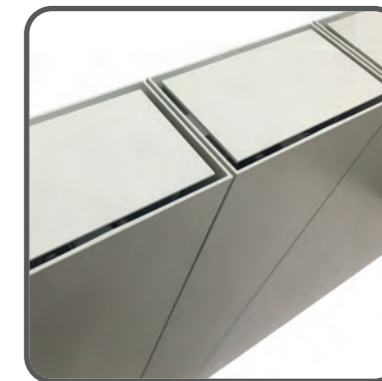

LOW WATER CONTENT

MATERIAL
• Aluminium

DELIVERY
• Next working day

5 YEAR GUARANTEE

FOR FITTING INSTRUCTIONS VISIT
www.dqheating.com

100% RECYCLED ALUMINIUM

MAIN IMAGE: Shown in Anthracite RAL 7016 Matt with additional Towel Bars and Essential Angled Valves in Chrome
INSET IMAGE: Shown in White RAL 9016 Matt

VERTICAL & HORIZONTAL

This elegant flat panel radiator manufactured from lightweight aluminium, has low water content along with many different options, including a striking polished towel bar and electric only versions. It provides energy efficient solutions to your heating requirements without compromising on style.

E: sales@dqheating.com – T: 01842 810833

TECHNICAL INFORMATION

STANDARD CONNECTIONS 1/2" F = Flow P = Plug
R = Return V = Vent

PIPE CENTRES

Vertical = radiator width + valves
Horizontal = radiator width + valves

Wall to front face = 90mm
Wall to pipe centre = 55mm